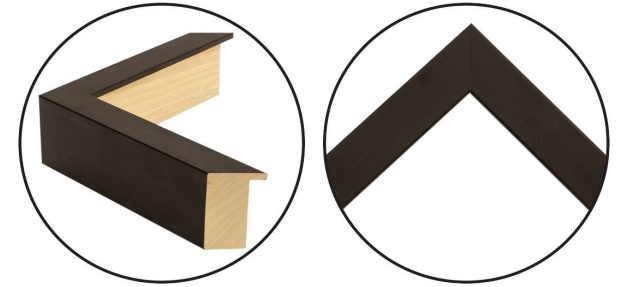

WENDOVER ART GROUP

ITEM NUMBER : **CK0680**

TITLE : **Decoupage 1**

OUTWARD DIMENSION (W X H) : **33.5" x 41.5"**

FRAME (WIDTH X DEPTH) : **MC2332 | 1" x 2.13"**

FRAME FINISH : **Standard Frame
Espresso**

DESCRIPTION :

**Giclee on Watercolor Paper, Deckled and Floated on Mat,
Framed in Shadowbox**