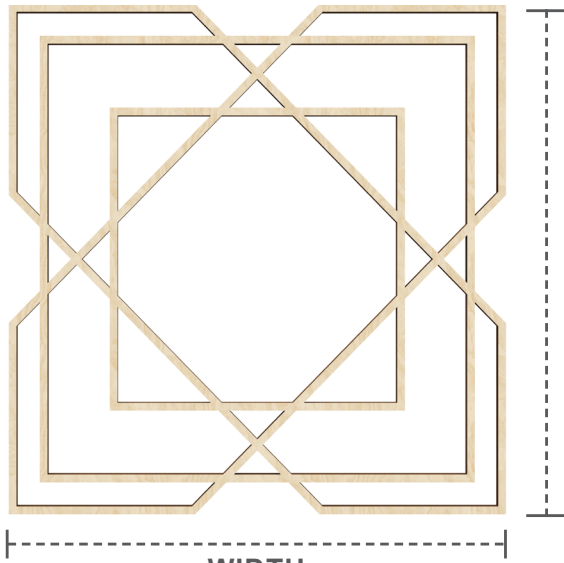

# STAIN GRADE WOOD FRETWORK

STYLE

LAKWOOD

WIDTH  
FRONT VIEW

HEIGHT

THICKNESS  
SIDE VIEW

23 3/8" x 23 3/8"  
**LARGE**

15 3/8" x 15 3/8"  
**MEDIUM**

11 3/8" x 11 3/8"  
**SMALL**

7 3/8" x 7 3/8"  
**EXTRA SMALL**