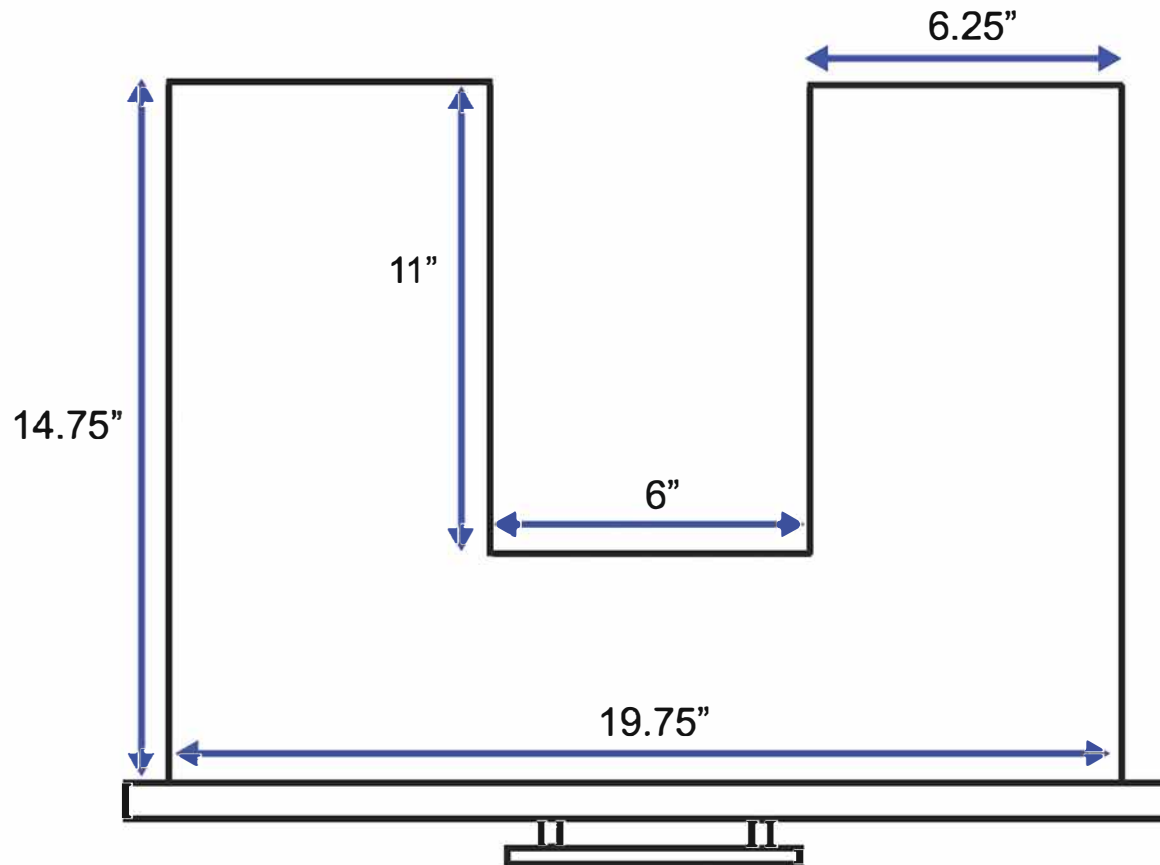

Charlotte 60-inch Single Vanity Drawer Under Sink - Bird's Eye View

All measurements are approximate and rounded to the nearest quarter inch.
Please allow for a slight margin of error.