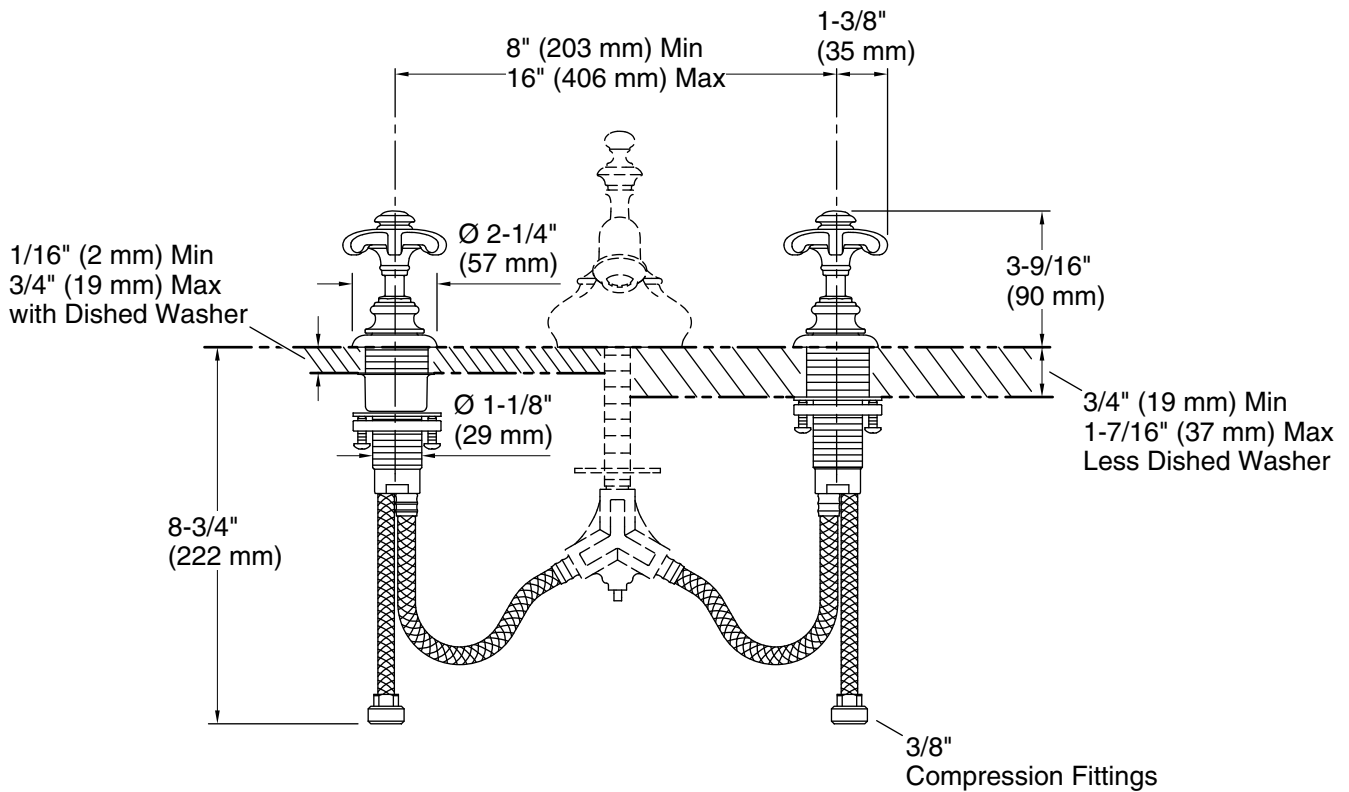

Features

- Metal construction.
- Quarter-turn washerless ceramic disc valves.

Material

- Brass valve bodies.

Installation

- For 8" - 16" (203 - 406 mm) centers.

Required Products/Accessories

K-72758 widespread bathroom sink spout

Technical Information

All product dimensions are nominal.

Notes

Install this product according to the installation guide.

ADA compliant for handles only.

ADA compliant when installed to the specific requirements of these regulations.