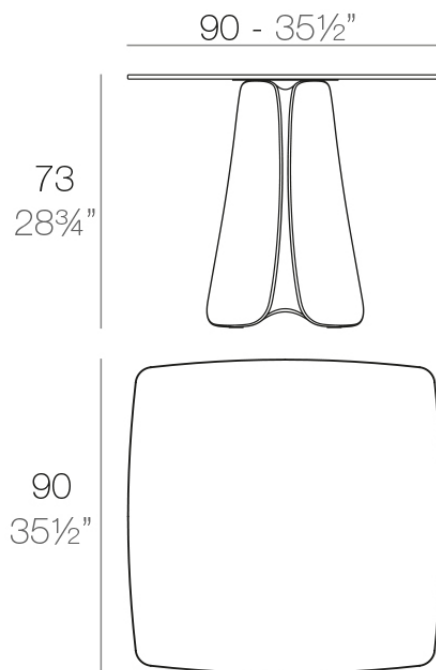

Products / Dining Tables / Pezzettina Table 90x90x73

Pezzettina table 90x90x73

by Archirivolto Design

Pezzettina outdoor furniture collection is designed by Archirivolto Design for Vondom. Is a collection inspired by nature, a thought and a unique inspiration that materialize in an original product with fluid and expressive forms.

Info

Description

Made of polyethylene resin by rotational moulding. 100% Recyclable. Item suitable for indoor and outdoor use. Available in different finishes.

Weight: 35.8 Kg

PEZZETTINA Mesa 90x90

PEZZETTINA Dining Table 35½"x35½"