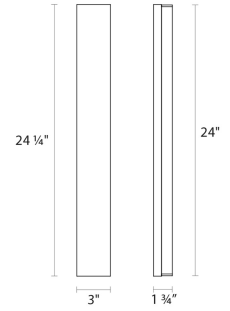

Project:

Spec Sheet

Dimensions

Height:	3"
Width:	24.25"
Extends:	1.75"
Minimum Extension:	1.75"
Maximum Extension:	1.75"
Size:	Wide 24"
Canopy/Backplate/Base Depth:	3
Canopy/Backplate/Base Height:	24

Electrical Specs

Installation

Installation:	Licensed electrician required
Installation Orientation:	Any Orientation

Shipping

Carton 1 L x W x H:	27" X 7" X 7"
Carton 1 Gross Weight:	3 LBS

Shade

Shade 1 Material:	Optical Acrylic
-------------------	-----------------