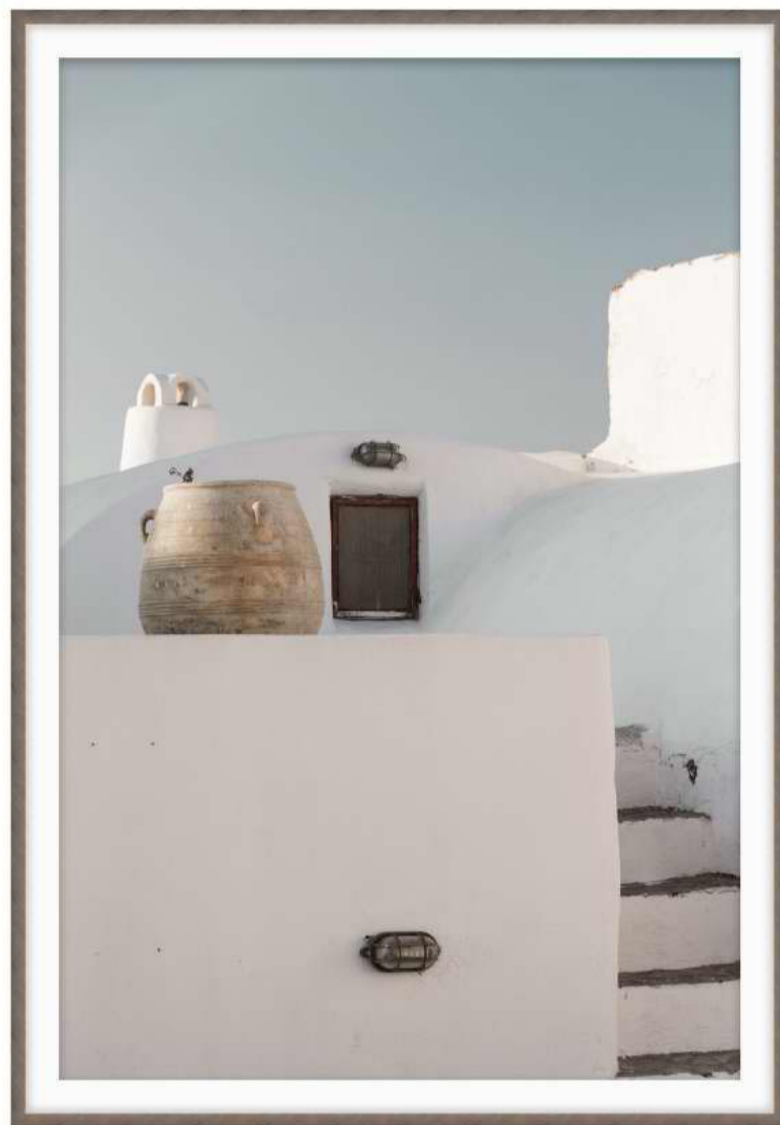

THEODORE ALEXANDER

Moments Collected 1

D2201S44027-3552

Moments Collected features an image of a secluded Mediterranean rooftop terrace high above the sea. The photograph's minimalist composition offers a study in form, perspective, and emphasis. A large, ceramic decorative pot, a shuttered window, and a chimney provide emphasis that adds a subtle touch of visual interest to the scene. The perspective offers a multi-tiered view that lifts the sight toward the sky. Smooth clean lines and curvilinear structures give the composition a strong sense of form.

Offering an intimate glimpse of coastal life, Moments Collected displays personal artifacts against a backdrop of blue and white. An original addition to the exclusive ART by TA Collection.

► Frame Width: 0.625 in

W 24 x D 2¾ x H 36 inches

Material(s): Paper

Collection: Art by TA

Style: Modern / Formal Modern

Type: Décor / Wall Art