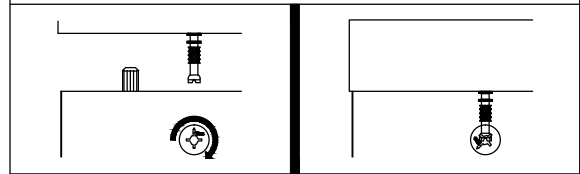

Assembly Instruction

Part List

Assembly Instruction

Hardware List

No.	SHAPE	DESCRIPTION	Qty.
1		8x25mm Wood Dowel	16Pcs
2		15MM Myfix Minifix	6Sets
3		M3x16mm Screw	12Pcs
4		M5x38mm Screw	10Pcs
5		M3.5x15mm Screw	15Pcs
6		Shelf Support	40Pcs
7		15mm Minifix Cap	6Pcs
8		Screw Cap	2Pcs
9		Door Support Metal	4Pcs

10		Brown Magnet 2 Pin Flat Head Tapping Screw M6x10mm ZB	4Sets
11		Z Bracket (Big)	6Pcs
12		PVC Sofa leg (H70mm)	5Pcs

Dowel / Cam - Lock Installation

STEP 1

Assembly Instruction

STEP 2

STEP 3

Assembly Instruction