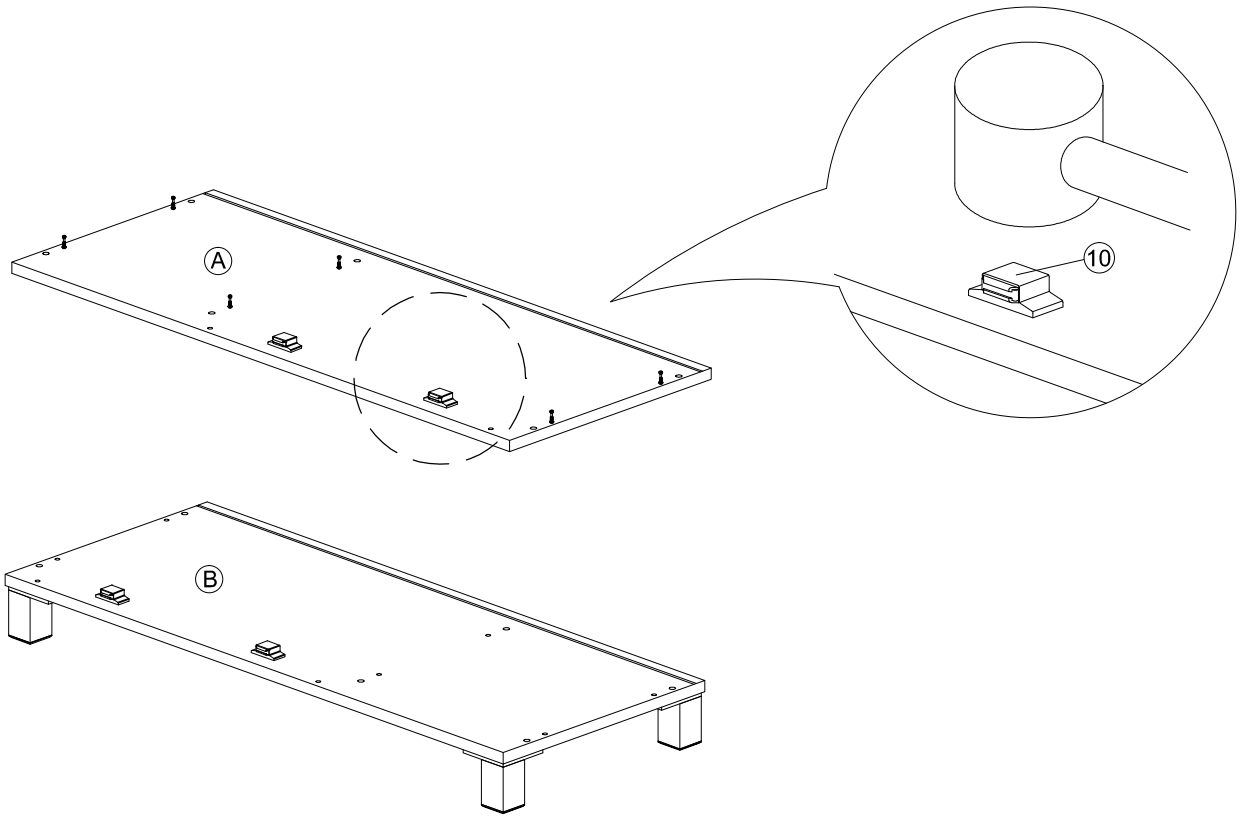

Assembly Instruction

STEP 4