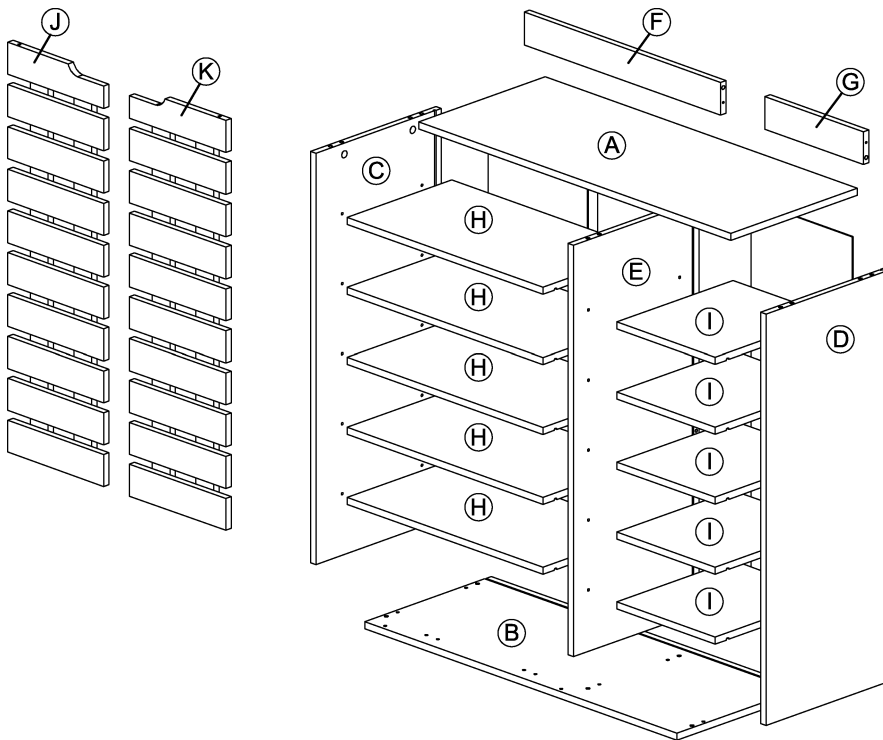

Assembly Instruction

Part List

Assembly Instruction

Hardware List

No.	SHAPE	DESCRIPTION	Qty.
1		8x25mm Wood Dowel	16Pcs
2		15MM Myfix Minifix	6Sets
3		M3x16mm Screw	12Pcs
4		M5x38mm Screw	10Pcs
5		M3.5x15mm Screw	15Pcs
6		Shelf Support	40Pcs
7		15mm Minifix Cap	6Pcs
8		Screw Cap	2Pcs
9		Door Support Metal	4Pcs

10		Brown Magnet 2 Pin Flat Head Tapping Screw M6x10mm ZB	4Sets
11		Z Bracket (Big)	6Pcs
12		PVC Sofa leg (H70mm)	5Pcs

Dowel / Cam - Lock Installation

STEP 1

Assembly Instruction

STEP 2

STEP 3

Assembly Instruction