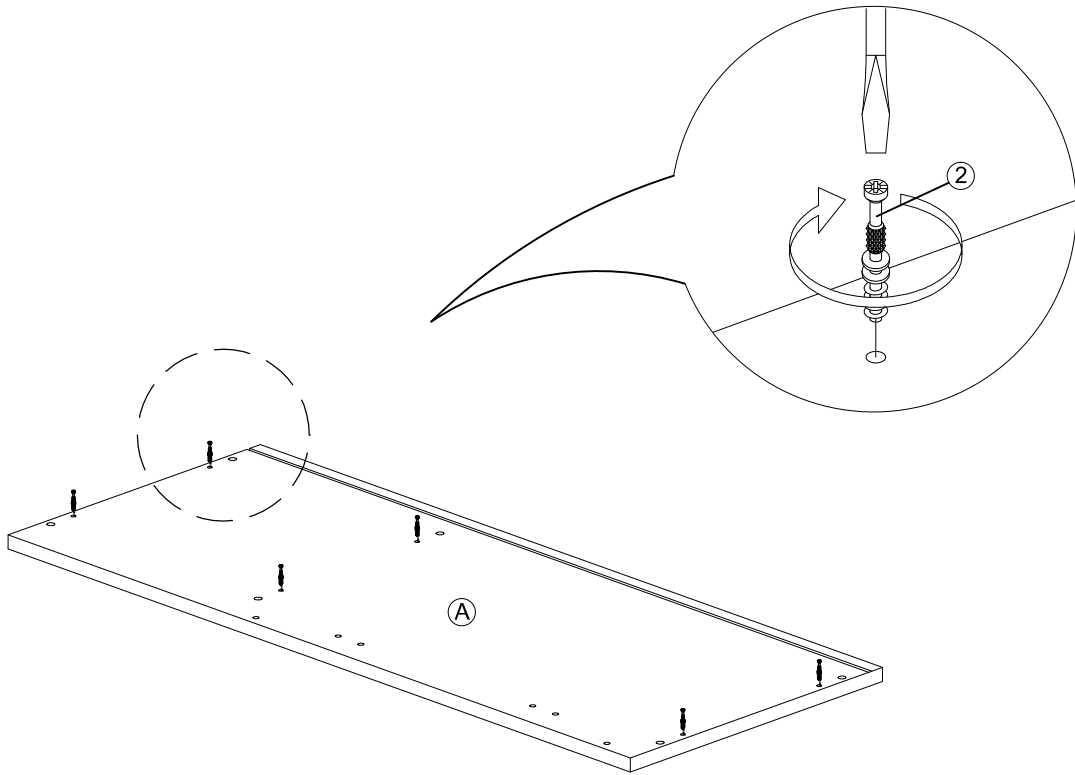

Assembly Instruction

Part List

Assembly Instruction

Hardware List

No.	SHAPE	DESCRIPTION	Qty.
1		8x25mm Wood Dowel	16Pcs
2		15MM Myfix Minifix	6Sets
3		M3x16mm Screw	12Pcs
4		M5x38mm Screw	10Pcs
5		M3.5x15mm Screw	15Pcs
6		Shelf Support	40Pcs
7		15mm Minifix Cap	6Pcs
8		Screw Cap	2Pcs
9		Door Support Metal	4Pcs

10		Brown Magnet 2 Pin Flat Head Tapping Screw M6x10mm ZB	4Sets
11		Z Bracket (Big)	6Pcs
12		PVC Sofa leg (H70mm)	5Pcs

Dowel / Cam - Lock Installation

STEP 1

Assembly Instruction

STEP 2

STEP 3

Assembly Instruction