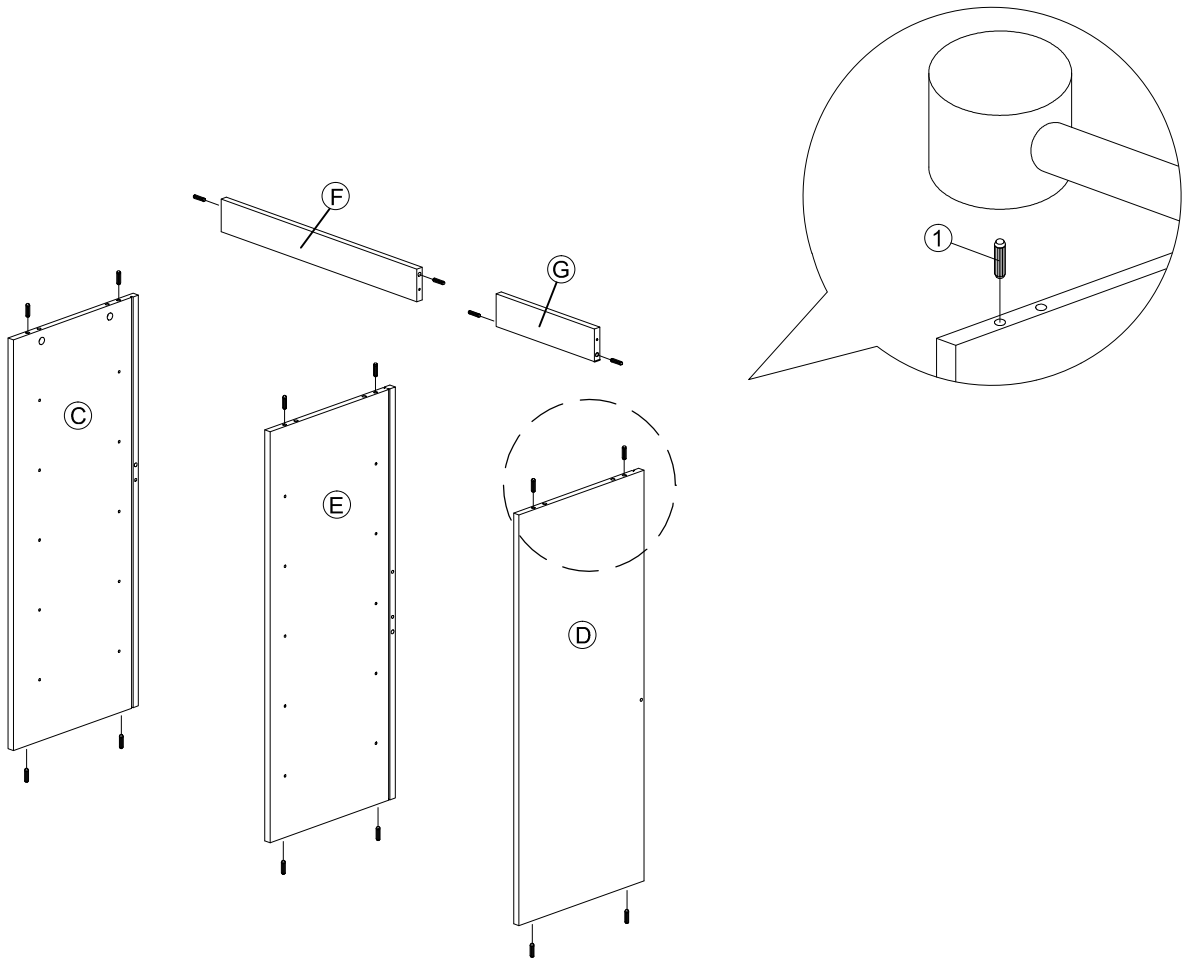

Assembly Instruction

Part List

Assembly Instruction

Hardware List

No.	SHAPE	DESCRIPTION	Qty.
1		8x25mm Wood Dowel	16Pcs
2		15MM Myfix Minifix	6Sets
3		M3x16mm Screw	12Pcs
4		M5x38mm Screw	10Pcs
5		M3.5x15mm Screw	15Pcs
6		Shelf Support	40Pcs
7		15mm Minifix Cap	6Pcs
8		Screw Cap	2Pcs
9		Door Support Metal	4Pcs

10		Brown Magnet 2 Pin Flat Head Tapping Screw M6x10mm ZB	4Sets
11		Z Bracket (Big)	6Pcs
12		PVC Sofa leg (H70mm)	5Pcs

Dowel / Cam - Lock Installation

STEP 1

Assembly Instruction

STEP 2

STEP 3

Assembly Instruction