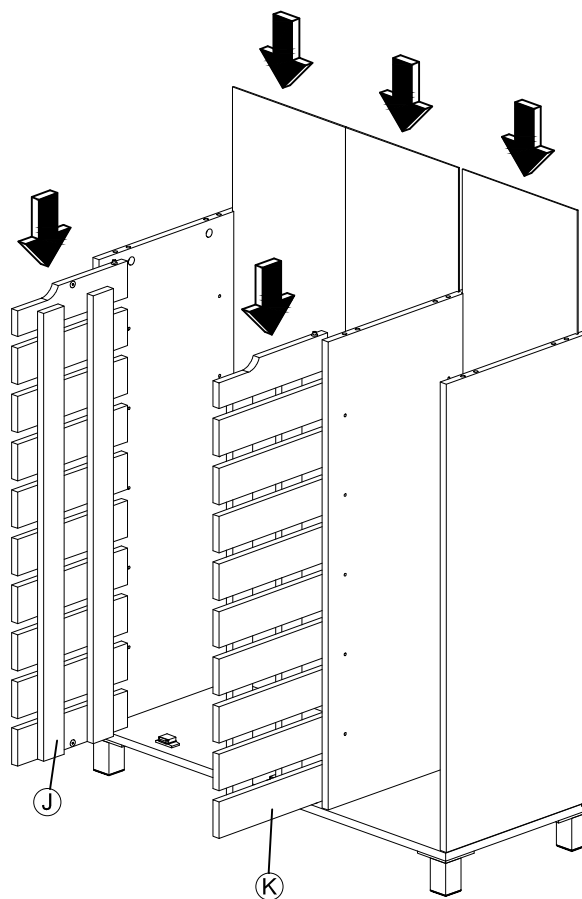

Assembly Instruction

STEP 10

STEP 11