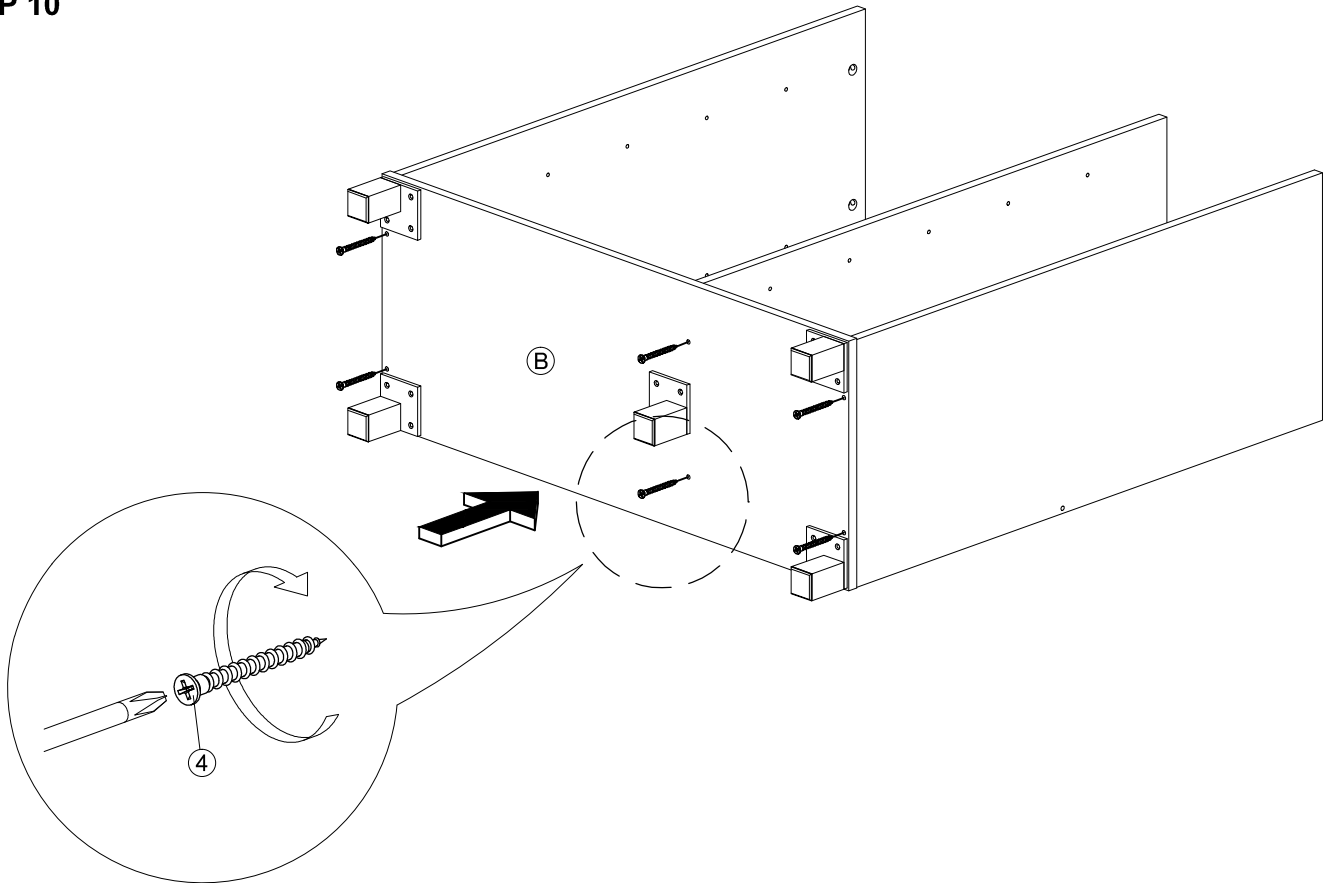

Assembly Instruction

STEP 10

STEP 11