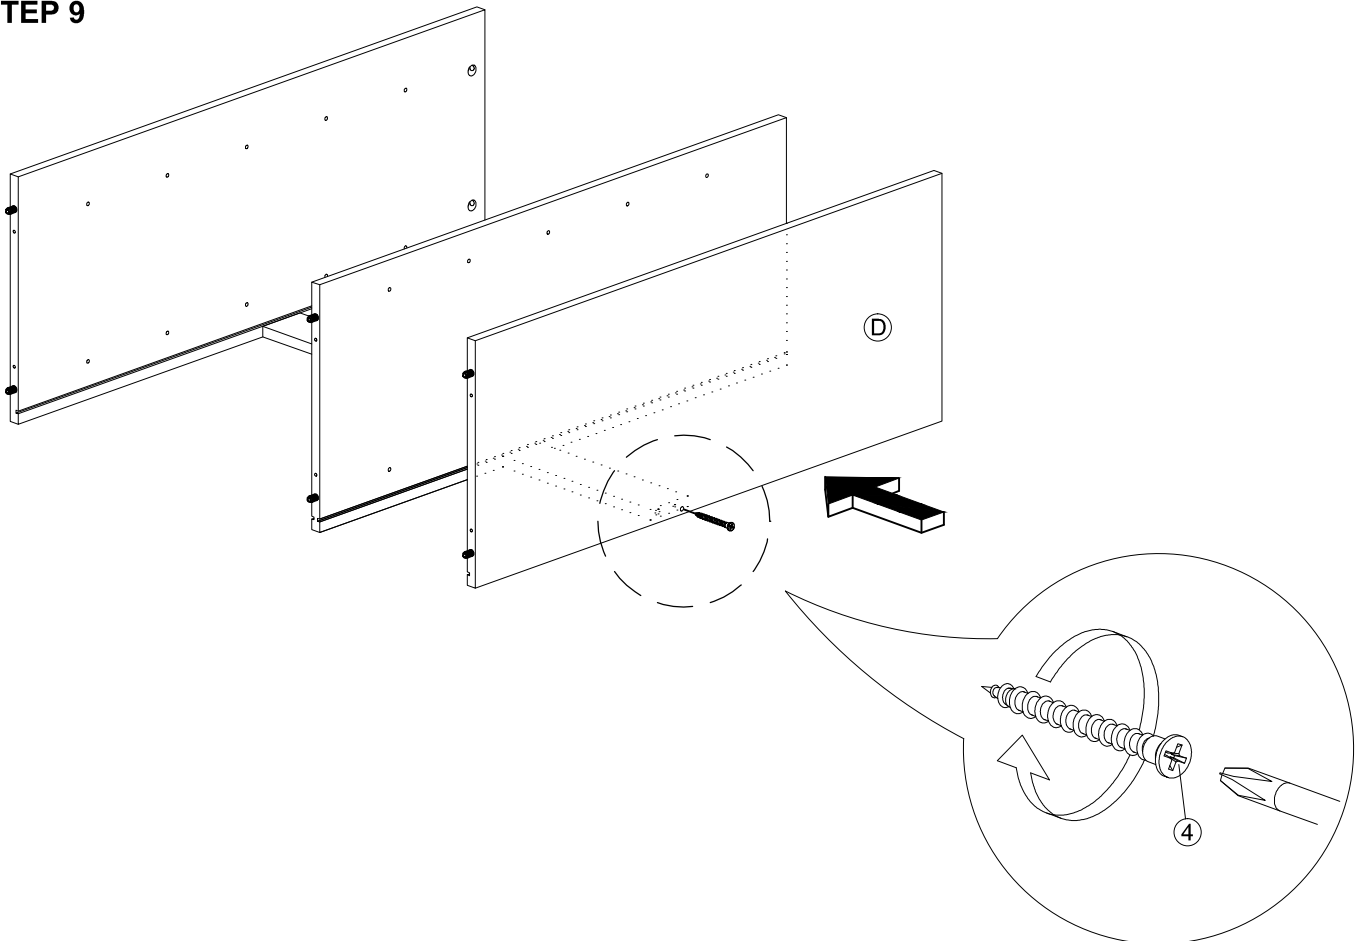

10		Brown Magnet 2 Pin Flat Head Tapping Screw M6x10mm ZB	4Sets
11		Z Bracket (Big)	6Pcs
12		PVC Sofa leg (H70mm)	5Pcs

Dowel / Cam - Lock Installation

STEP 1

Assembly Instruction

STEP 2

STEP 3

Assembly Instruction

STEP 4

STEP 5

Assembly Instruction

STEP 6

STEP 7

Assembly Instruction

STEP 8

STEP 9