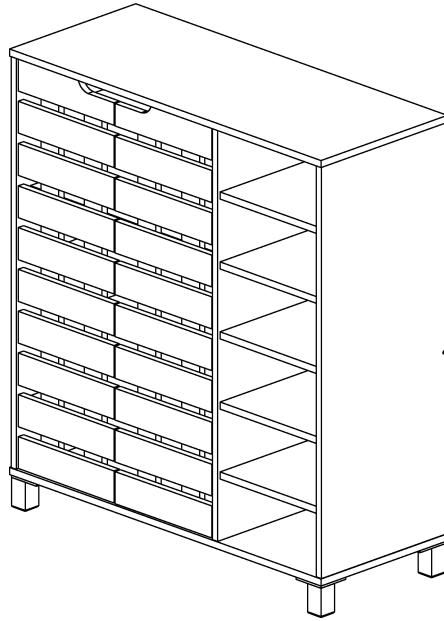

Assembly Instruction

Part List

Assembly Instruction

Hardware List

No.	SHAPE	DESCRIPTION	Qty.
1		8x25mm Wood Dowel	16Pcs
2		15MM Myfix Minifix	6Sets
3		M3x16mm Screw	12Pcs
4		M5x38mm Screw	10Pcs
5		M3.5x15mm Screw	15Pcs
6		Shelf Support	40Pcs
7		15mm Minifix Cap	6Pcs
8		Screw Cap	2Pcs
9		Door Support Metal	4Pcs

10		Brown Magnet 2 Pin Flat Head Tapping Screw M6x10mm ZB	4Sets
11		Z Bracket (Big)	6Pcs
12		PVC Sofa leg (H70mm)	5Pcs

Dowel / Cam - Lock Installation

STEP 1

Assembly Instruction

STEP 2

STEP 3

Assembly Instruction