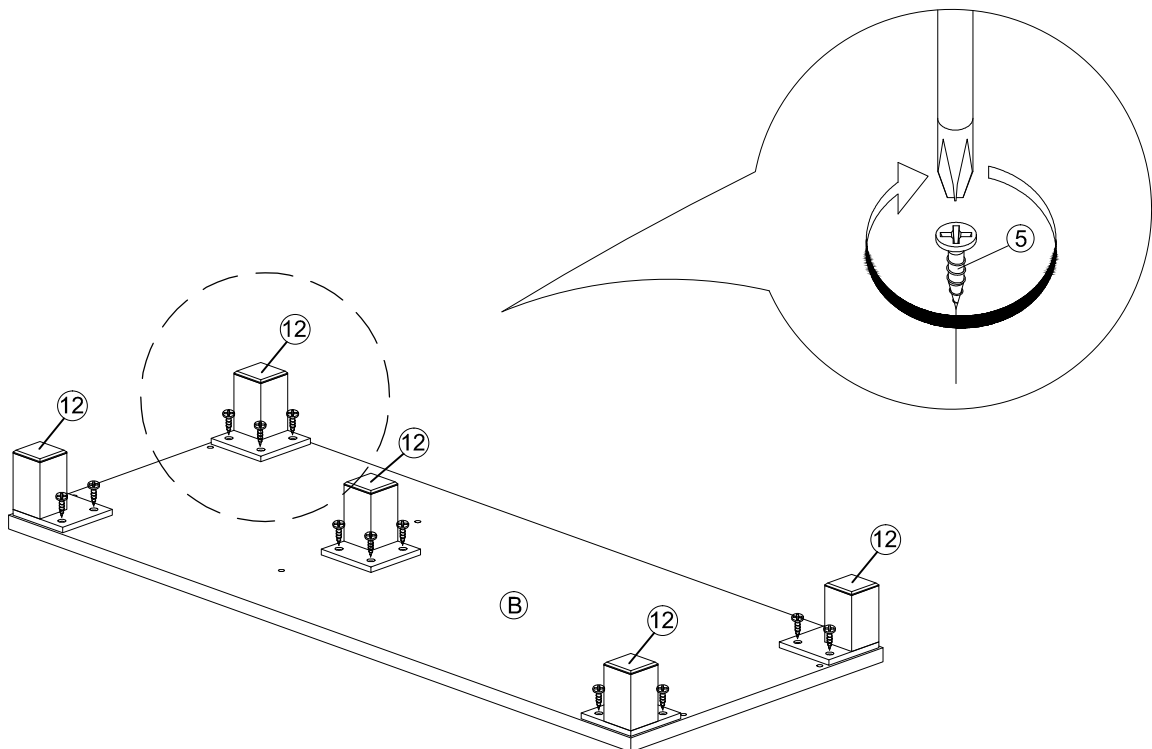

Assembly Instruction

Part List

Assembly Instruction

Hardware List

No.	SHAPE	DESCRIPTION	Qty.
1		8x25mm Wood Dowel	16Pcs
2		15MM Myfix Minifix	6Sets
3		M3x16mm Screw	12Pcs
4		M5x38mm Screw	10Pcs
5		M3.5x15mm Screw	15Pcs
6		Shelf Support	40Pcs
7		15mm Minifix Cap	6Pcs
8		Screw Cap	2Pcs
9		Door Support Metal	4Pcs

10		Brown Magnet 2 Pin Flat Head Tapping Screw M6x10mm ZB	4Sets
11		Z Bracket (Big)	6Pcs
12		PVC Sofa leg (H70mm)	5Pcs

Dowel / Cam - Lock Installation

STEP 1

Assembly Instruction

STEP 2

STEP 3

Assembly Instruction

STEP 4

STEP 5

Assembly Instruction

STEP 6

STEP 7

Assembly Instruction

STEP 8

STEP 9