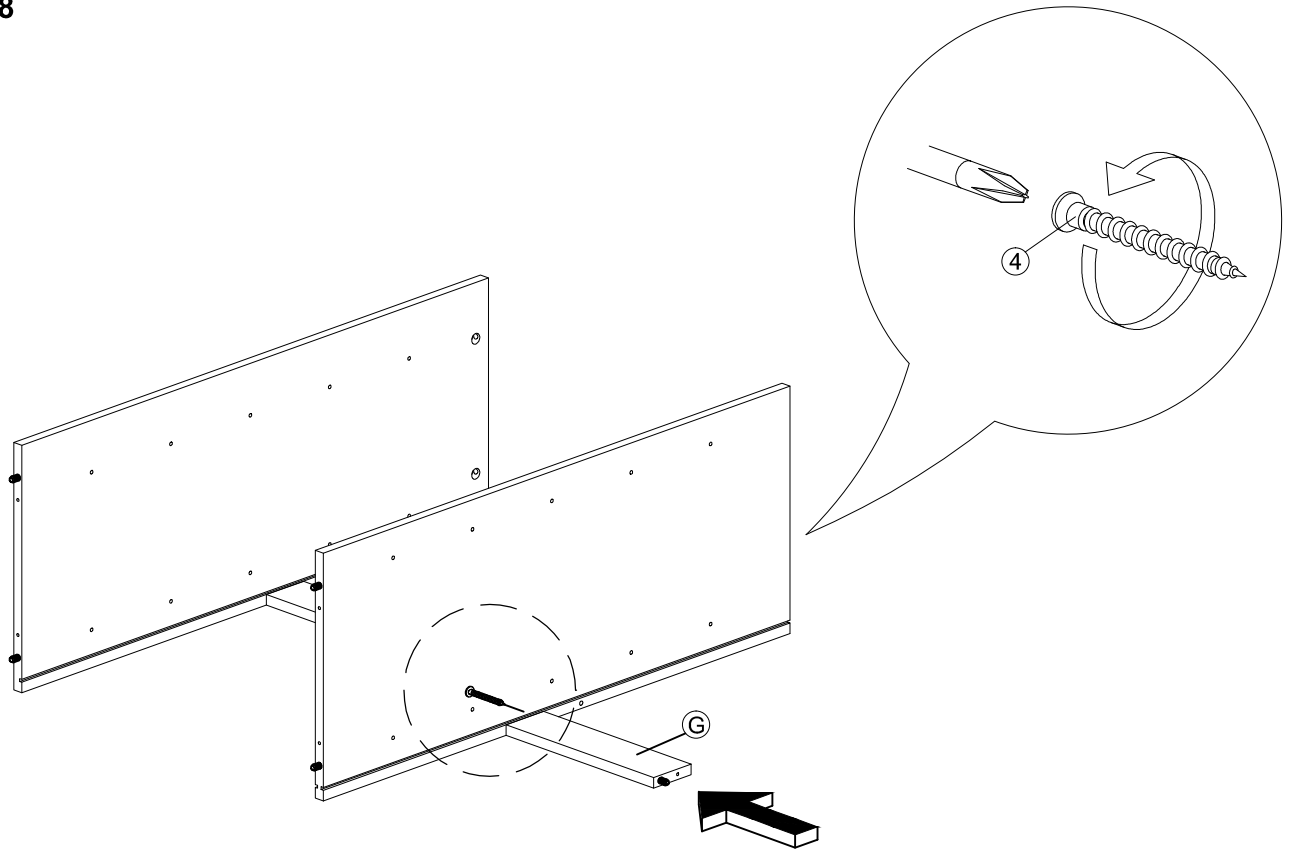

10		Brown Magnet 2 Pin Flat Head Tapping Screw M6x10mm ZB	4Sets
11		Z Bracket (Big)	6Pcs
12		PVC Sofa leg (H70mm)	5Pcs

Dowel / Cam - Lock Installation

STEP 1

Assembly Instruction

STEP 2

STEP 3

Assembly Instruction

STEP 4

STEP 5

Assembly Instruction

STEP 6

STEP 7

Assembly Instruction

STEP 8

STEP 9