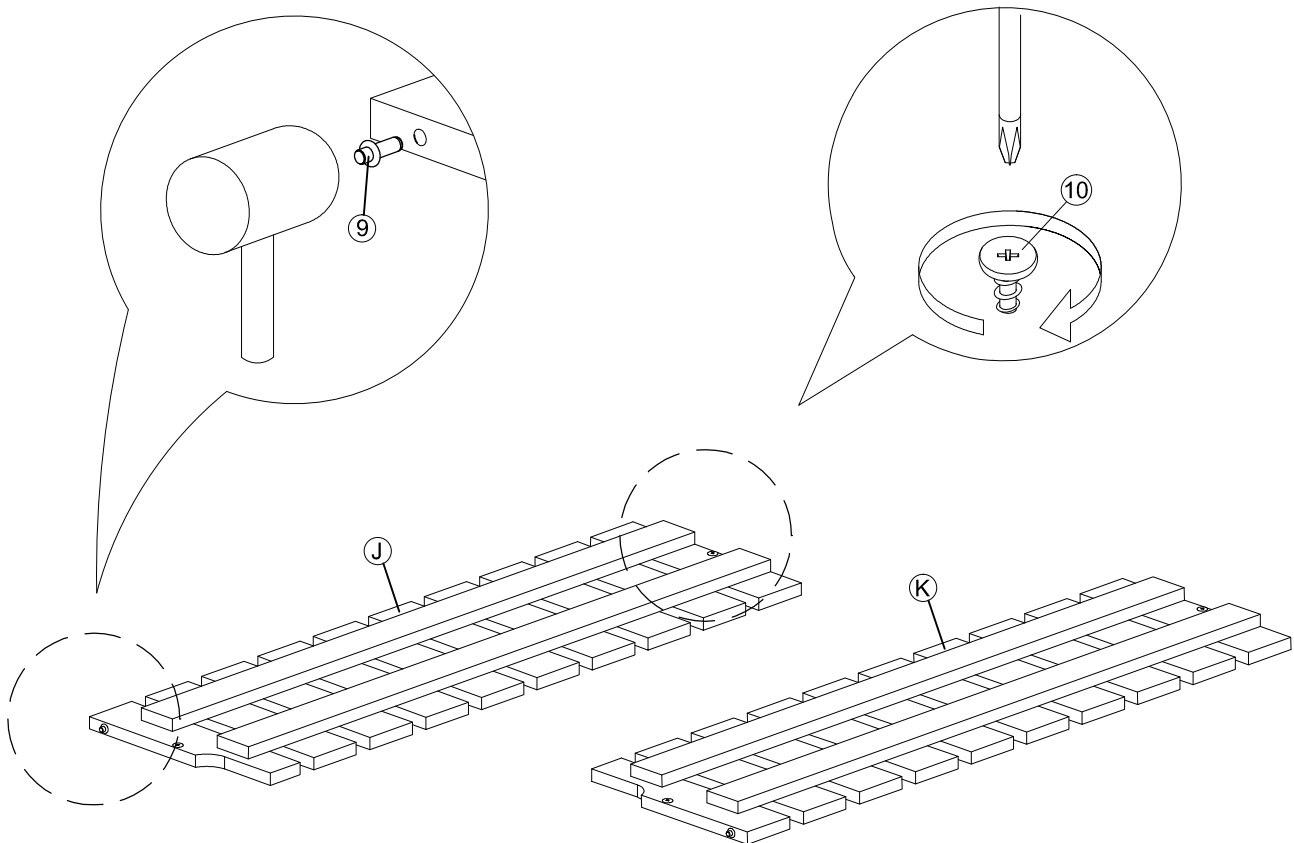

Assembly Instruction

STEP 4

STEP 5