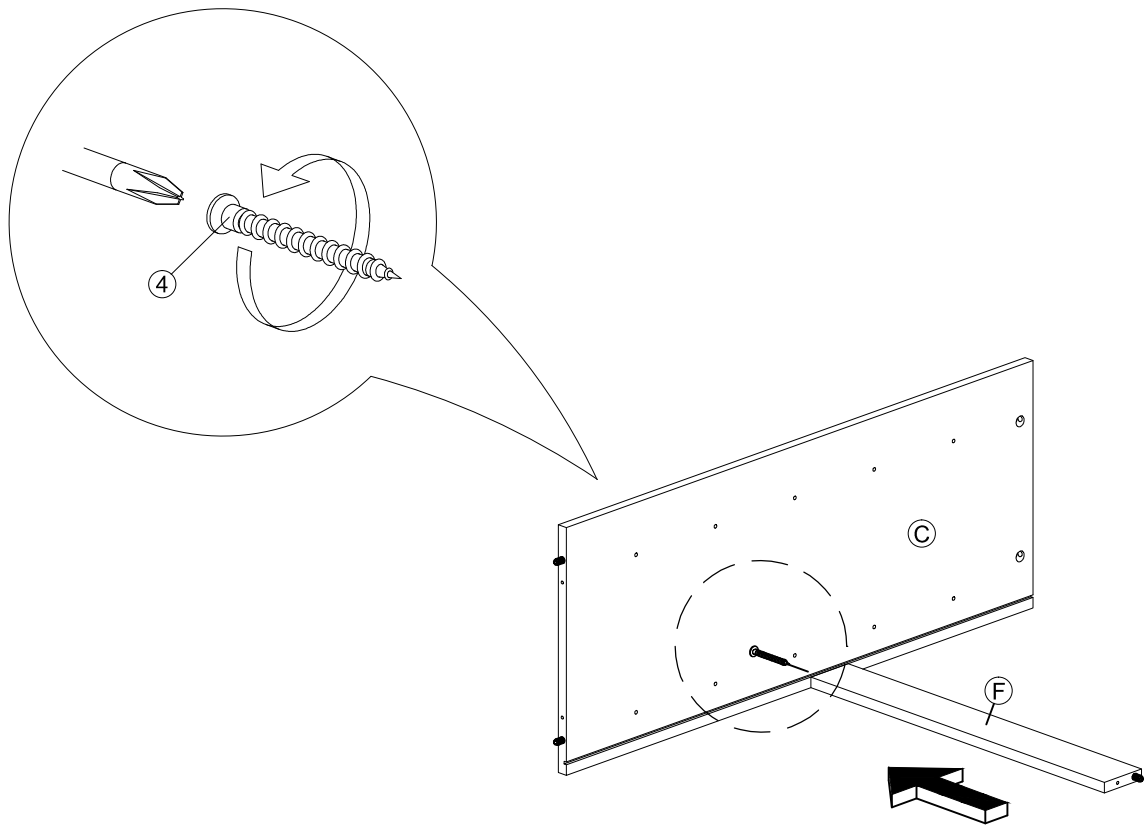

10		Brown Magnet 2 Pin Flat Head Tapping Screw M6x10mm ZB	4Sets
11		Z Bracket (Big)	6Pcs
12		PVC Sofa leg (H70mm)	5Pcs

Dowel / Cam - Lock Installation

STEP 1

Assembly Instruction

STEP 2

STEP 3

Assembly Instruction

STEP 4

STEP 5

Assembly Instruction

STEP 6

STEP 7

Assembly Instruction

STEP 8

STEP 9