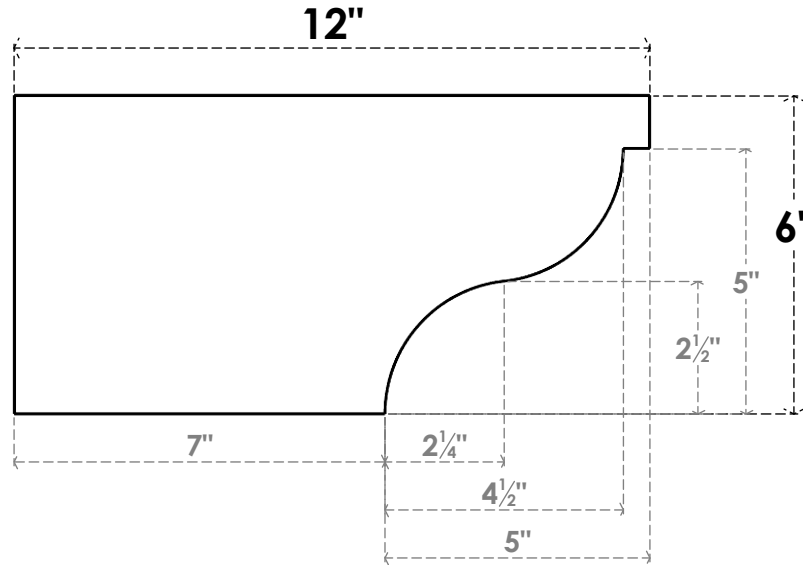

ITEM NUMBER: RFTURO060X06000X12000X006GAR00RCPR

6"W X 6"H X 12"L TIMBERTHANE ROUGH CEDAR GARNER FAUX WOOD OPEN RAFTER TAIL, 6"L END, PRIMED TAN

SIDE PROFILE

FRONT PROFILE

ISOMETRIC

GENERATED DATE : 03/02/2023