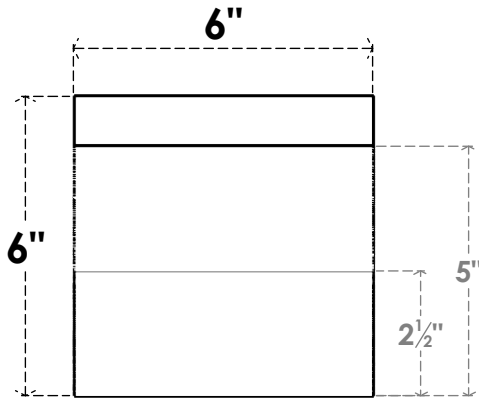

ITEM NUMBER: RFTURO060X06000X12000X006GAR00RCPR

6"W X 6"H X 12"L TIMBERTHANE ROUGH CEDAR GARNER FAUX WOOD OPEN RAFTER TAIL, 6"L END, PRIMED TAN

SIDE PROFILE

FRONT PROFILE

ISOMETRIC

GENERATED DATE : 03/02/2023