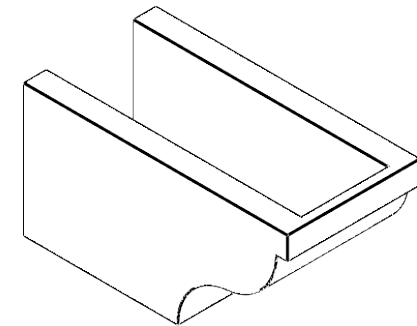

ITEM NUMBER: RFTURO060X06000X12000X006GAR00RCPR

6"W X 6"H X 12"L TIMBERTHANE ROUGH CEDAR GARNER FAUX WOOD OPEN RAFTER TAIL, 6"L END, PRIMED TAN

SIDE PROFILE

FRONT PROFILE

ISOMETRIC

GENERATED DATE : 03/02/2023

EKENA MILLWORK
2300 WEST MAIN ST.
CLARKSVILLE, TX 75426
TOLL FREE: 866-607-0453
WWW.EKENAMILLWORK.COM

NOTES

1. INSTALLATION TO BE COMPLETED IN ACCORDANCE WITH MANUFACTURER'S SPECIFICATIONS.
2. DRAWING MAY NOT BE TO SCALE
3. THIS DRAWING IS INTENDED FOR DESIGN AND PLANNING PURPOSES ONLY.
4. ALL INFORMATION CONTAINED HEREIN WAS CURRENT AT THE TIME OF DEVELOPMENT BUT MUST BE REVIEWED AND APPROVED BY THE PRODUCT MANUFACTURER TO BE CONSIDERED ACCURATE.
5. TIMBERTHANE ARCHITECTURAL PRODUCTS ARE MADE FROM HIGH DENSITY URETHANE AND COME FACTORY PRIMED