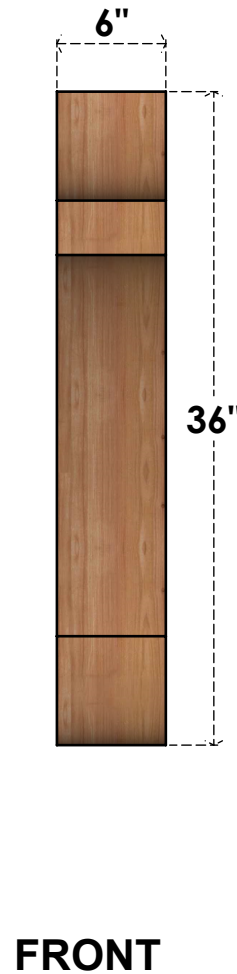

BRC06X24X36OLY00RWR

6"W X 24"D X 36"H OLYMPIC ROUGH SAWN BRACE, WESTERN RED CEDAR

EKENA MILLWORK
 2300 WEST MAIN ST.
 CLARKSVILLE, TX 75426
 TOLL FREE: 866-607-0453
 WWW.EKENAMILLWORK.COM

NOTES

1. INSTALLATION TO BE COMPLETED IN ACCORDANCE WITH MANUFACTURER'S SPECIFICATIONS.
2. DRAWING MAY NOT BE TO SCALE
3. THIS DRAWING IS INTENDED FOR DESIGN AND PLANNING PURPOSES ONLY.
4. ALL INFORMATION CONTAINED HEREIN WAS CURRENT AT THE TIME OF DEVELOPMENT BUT MUST BE REVIEWED AND APPROVED BY THE PRODUCT MANUFACTURER TO BE CONSIDERED ACCURATE.
5. PRODUCTS ARE NOT KILN DRIED. THIS ITEM IS UNIQUE AND WILL CONTAIN THE NATURAL VARIATIONS THAT THE WOOD SPECIES OFFERS. THIS MAY RESULT IN VARIATIONS UP TO 1/4"