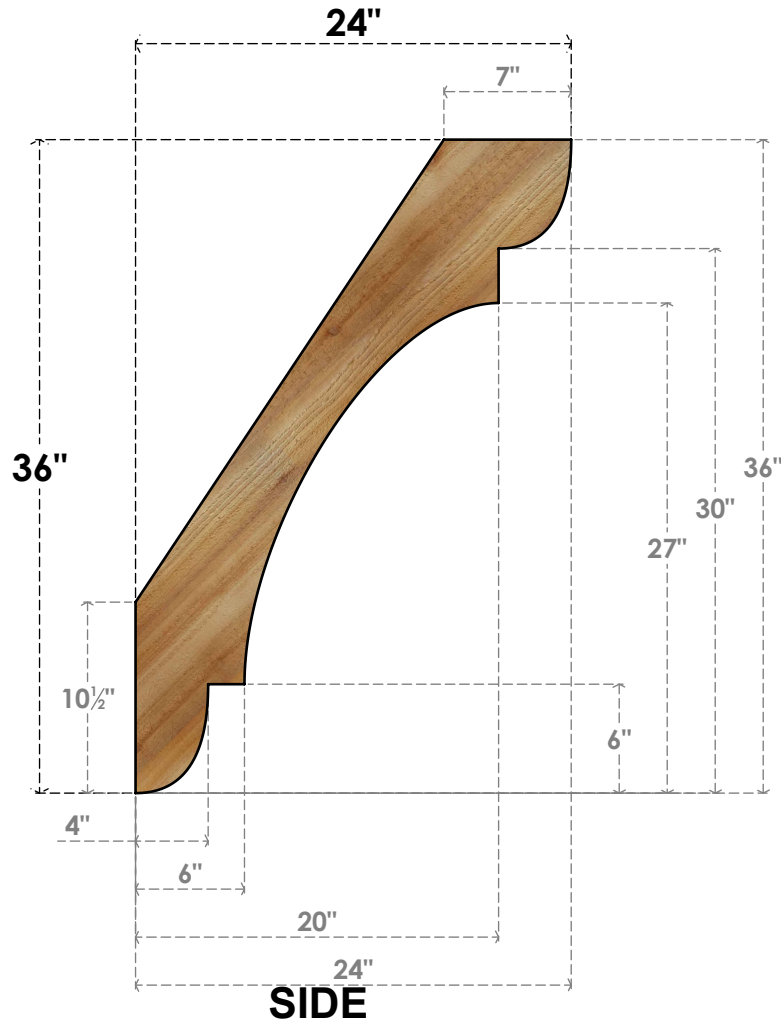

BRC06X24X36OLY00RWR

6"W X 24"D X 36"H OLYMPIC ROUGH SAWN BRACE, WESTERN RED CEDAR

EKENA MILLWORK
 2300 WEST MAIN ST.
 CLARKSVILLE, TX 75426
 TOLL FREE: 866-607-0453
 WWW.EKENAMILLWORK.COM

NOTES

1. INSTALLATION TO BE COMPLETED IN ACCORDANCE WITH MANUFACTURER'S SPECIFICATIONS.
2. DRAWING MAY NOT BE TO SCALE
3. THIS DRAWING IS INTENDED FOR DESIGN AND PLANNING PURPOSES ONLY.
4. ALL INFORMATION CONTAINED HEREIN WAS CURRENT AT THE TIME OF DEVELOPMENT BUT MUST BE REVIEWED AND APPROVED BY THE PRODUCT MANUFACTURER TO BE CONSIDERED ACCURATE.
5. PRODUCTS ARE NOT KILN DRIED. THIS ITEM IS UNIQUE AND WILL CONTAIN THE NATURAL VARIATIONS THAT THE WOOD SPECIES OFFERS. THIS MAY RESULT IN VARIATIONS UP TO 1/4"