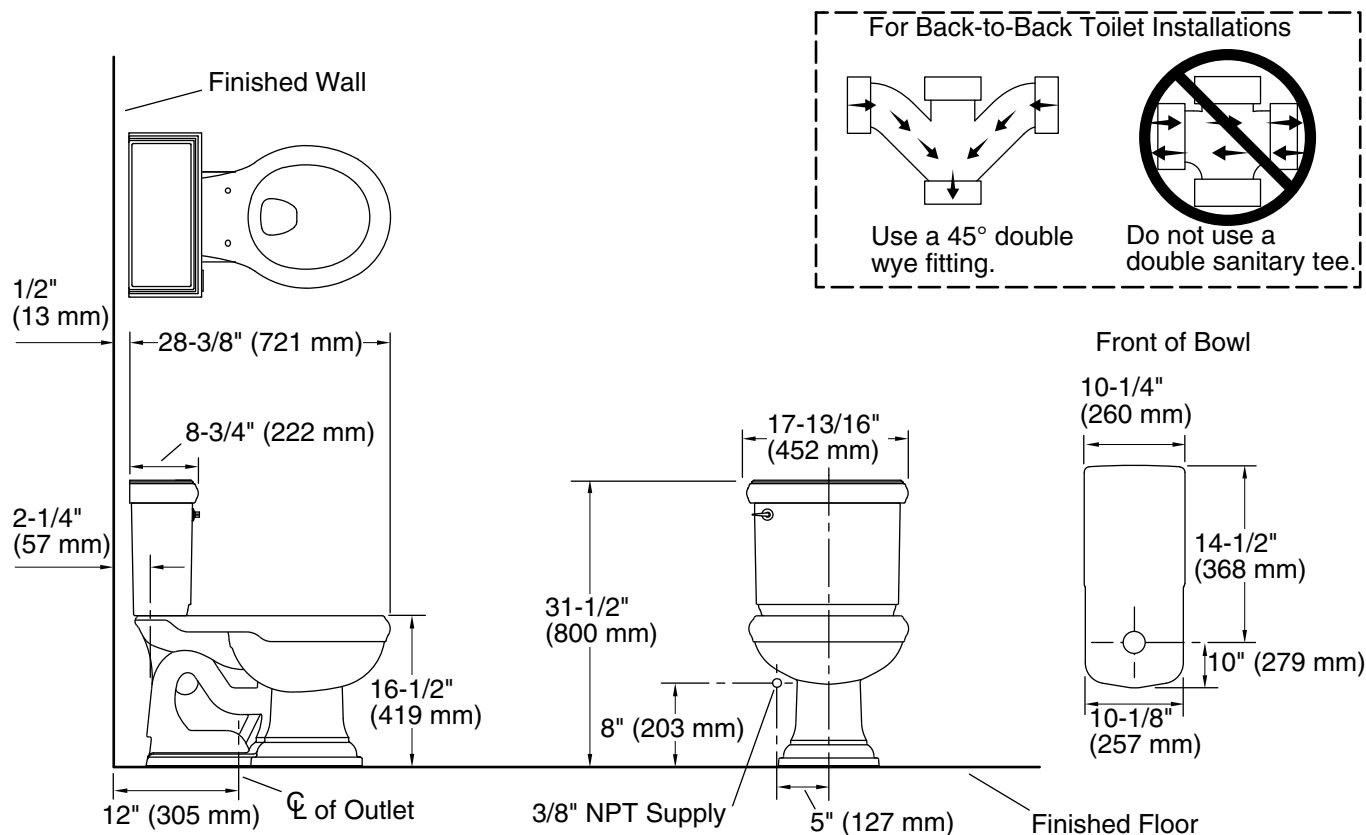

### Features

- Two-piece design
- Round-front bowl offers an ideal solution for smaller bathrooms and powder rooms
- Comfort Height® feature offers chair-height seating that makes sitting down and standing up easier for most adults
- Left-hand Polished Chrome trip lever
- Combination consists of the K-4387 bowl and the K-4433 tank
- Coordinates with other products in the Memoirs collection with Stately design
- Easy-to-flush canister design requires less force to actuate than a 3" (76 mm) flapper, and has 90% less exposed seal material which resists conditions that cause wear, tear, shrinkage and swelling
- Eligible for consumer rebates in some municipalities
- 1.28 gpf (4.8 lpf)
- 2-1/8" (54 mm) fully glazed trapway
- AquaPiston® canister optimizes the flow out of the tank, harnessing gravity and the natural powerful reducing cascade of water to increase the power and effectiveness of the flush

### Installation

- Standard 12" (305 mm) rough-in
- Three-bolt quick-connect installation
- Seat and supply line sold separately

### Technical Information

All product dimensions are nominal.

Toilet type:	Floor-mount
Waste Outlet:	Floor
Bowl shape:	Round-front
Flush type:	AquaPiston
Trap passageway:	2-1/8" (54 mm)
Water surface size:	11-1/2" x 8-3/4" (292 mm x 222 mm)
Rim to water surface:	6-1/8" (156 mm)
Rough-in:	12" (305 mm)
Seat-mounting holes:	5-1/2" (140 mm)