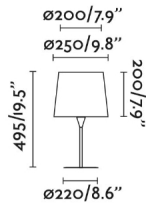

General characteristics

Fixation	Table
voltage	120V
Hertz	60Hz
Cable length	0.02 ft
Switch type	On/Off
Max. Power	15W

Material

Body/Structure	Steel
Screen	Textile

Finish

Body/Structure	Matt White
Screen	White
Location	Dry locations only
US Certification	Portátiles ETLus