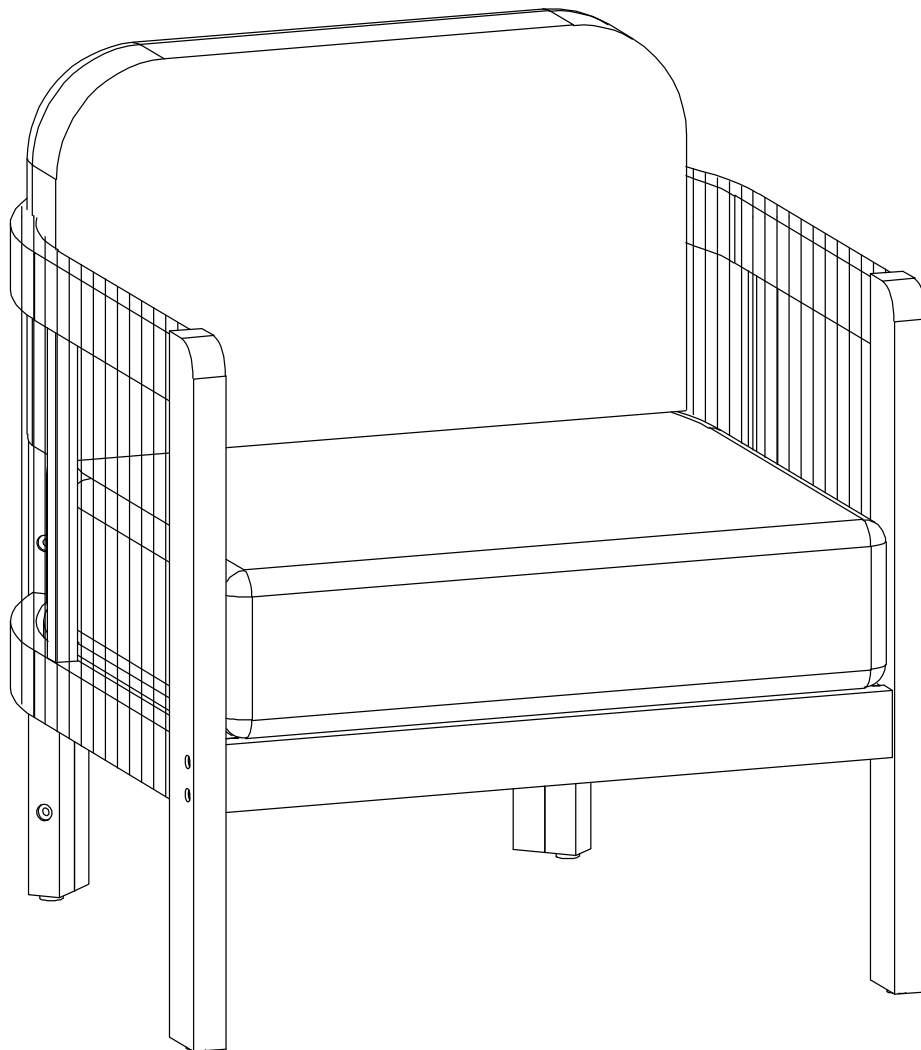

Outdoor Armchair

SKU WHOF2775

ASSEMBLY INSTRUCTIONS

45 min. assembly

2 people

*The estimated assembly time may vary depending on the individual.

Hey, there

Now is assembly time!