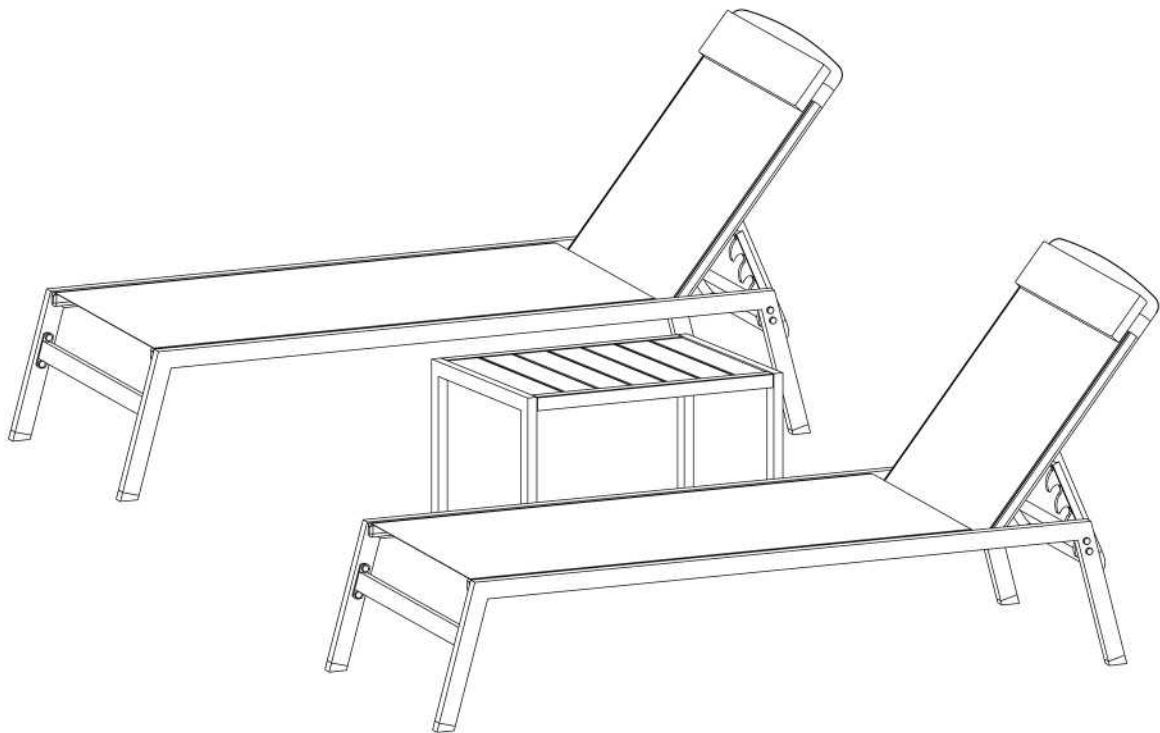

Patio Chaise Lounge Chair Set Assembly Manual

- Prior to assembly, please confirm all of the parts listed included.
- All bolts should be tightened before use. Maybe, you need allen wrench for assembly.
- Missing Part? Damaged? Contact us via email at domiservice01@outlook.com.

<p>A</p>  <p>2PCS</p>	<p>B</p>  <p>2PCS</p>	<p>C</p>  <p>2PCS</p>	<p>D</p>  <p>2PCS</p>	<p>E</p>  <p>2PCS</p>	<p>F</p>  <p>2PCS</p>
<p>G</p>  <p>2PCS</p>	<p>H</p>  <p>2PCS</p>	<p>I</p>  <p>1PC</p>	<p>J</p>  <p>2PC</p>		
<p>K</p>  <p>M6X16 8PCS</p>	<p>M</p>  <p>M6X30 18PCS</p>	<p>O</p>  <p>M6X35 20PCS</p>	<p>P</p>  <p>6PCS</p>	<p>Q</p>  <p>4PCS</p>	<p>R</p>  <p>4PCS</p>
<p>S</p>  <p>4PCS</p>	<p>T</p>  <p>50PCS</p>	<p>U</p>  <p>4PCS</p>	<p>V</p>  <p>M6X50 4PCS</p>	<p>W</p>  <p>2X</p>	<p>X</p>  <p>1X</p>
<p>①</p> 			<p>②</p> 