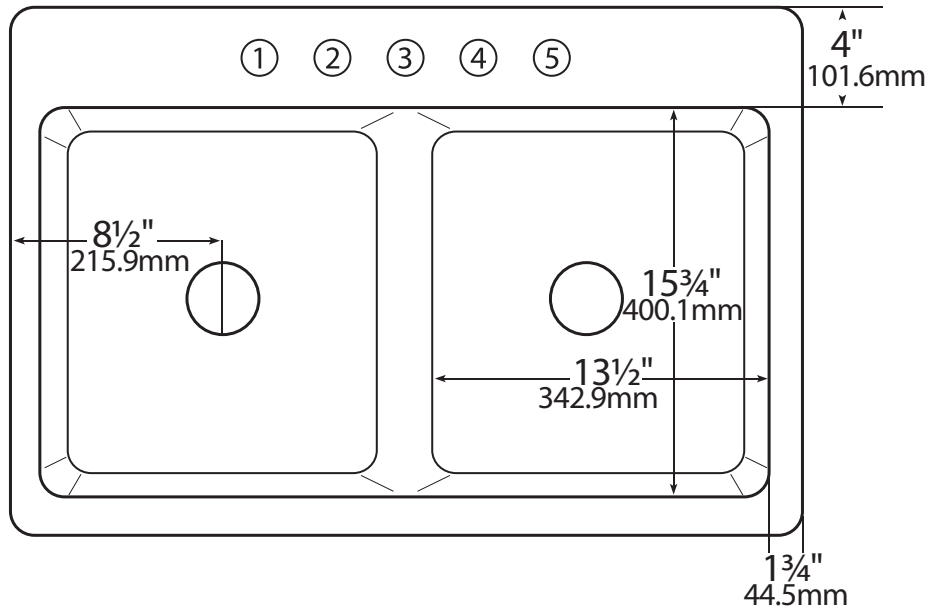

Drains not included.

Certified by: National Association of Homebuilders
(NAHB) Research Center and CSA International

Meets or Exceeds:

CSA B45.0-02 ANSI Z 124.3 - 1995

CSA B45.5-02 ANSI Z 124.6 - 1997

All designs and specifications
subject to change without notice

All dimensions are ± 1/4" (6.35 mm)

900051 © 2009 CorStone, Inc.