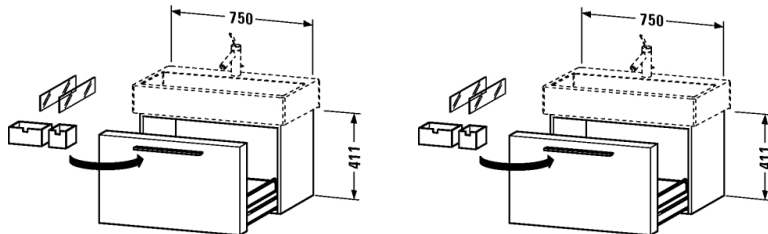

Fogo Vanity unit wall-mounted # F09555

| < 29 1/2" Inch > |

Vanity unit wall-mounted	Dimension	Weight	Order number
1 drawer including compartment, compartment consists of glass dividers and box drawers (small/large), (not ground), for Vero # 045480			
Colors			
M03 Jade High Gloss Lacquer M10 Apricot Pearl High Gloss Lacquer M12 Brushed Oak (Real wood veneer) M13 American Walnut (Real wood veneer) M14 Terra (Decor) M18 White Matt M20 VSG Picto White M22 White High Gloss (Decor) M27 White Lilac High Gloss Lacquer M31 Pine Silver (Decor) M38 Dolomiti Grey High Gloss Lacquer M40 Black High Gloss Lacquer M43 Basalt Matt (Decor) M47 Stone Blue High Gloss Lacquer M49 Graphite Matt (Decor) M51 Pine Terra (Decor) M52 European Oak (Decor) M53 Chestnut Dark (Decor) M61 Olive Brown High Gloss Lacquer M69 Brushed Walnut (Real wood veneer) M71 Mediterranean Oak (Real wood veneer) M72 Brushed Dark Oak (Real wood veneer) M73 Ticino Cherry Tree (Decor) M79 Natural Walnut (Decor) M85 White High Gloss Lacquer M86 Cappuccino High Gloss Lacquer M87 White Lilac Satin Matt Lacquer M89 Flannel Grey High Gloss Lacquer M90 Flannel Grey Satin Matt Lacquer			
Variant			
	29 1/2" x 17 1/2" / 14 1/4" Inch		F09555
Infobox			
# FO 9553, FO 9554, FO 9555 and FO 9556 available from stock: 12-Brushed Oak, 13-American Walnut, 69-Brushed Walnut			
Suitable products			
Furniture washbasin with tap platform, hardware included, cUPC listed, 31 1/2" x 18 1/2" Inch	31 1/2" x 18 1/2" Inch		045480

All drawings contain the necessary measurements which are subject to standard tolerances. They are stated in inch & mm and are non-binding. Exact measurements, in particular for customized installation scenarios, can only be taken from the finished ceramic piece.