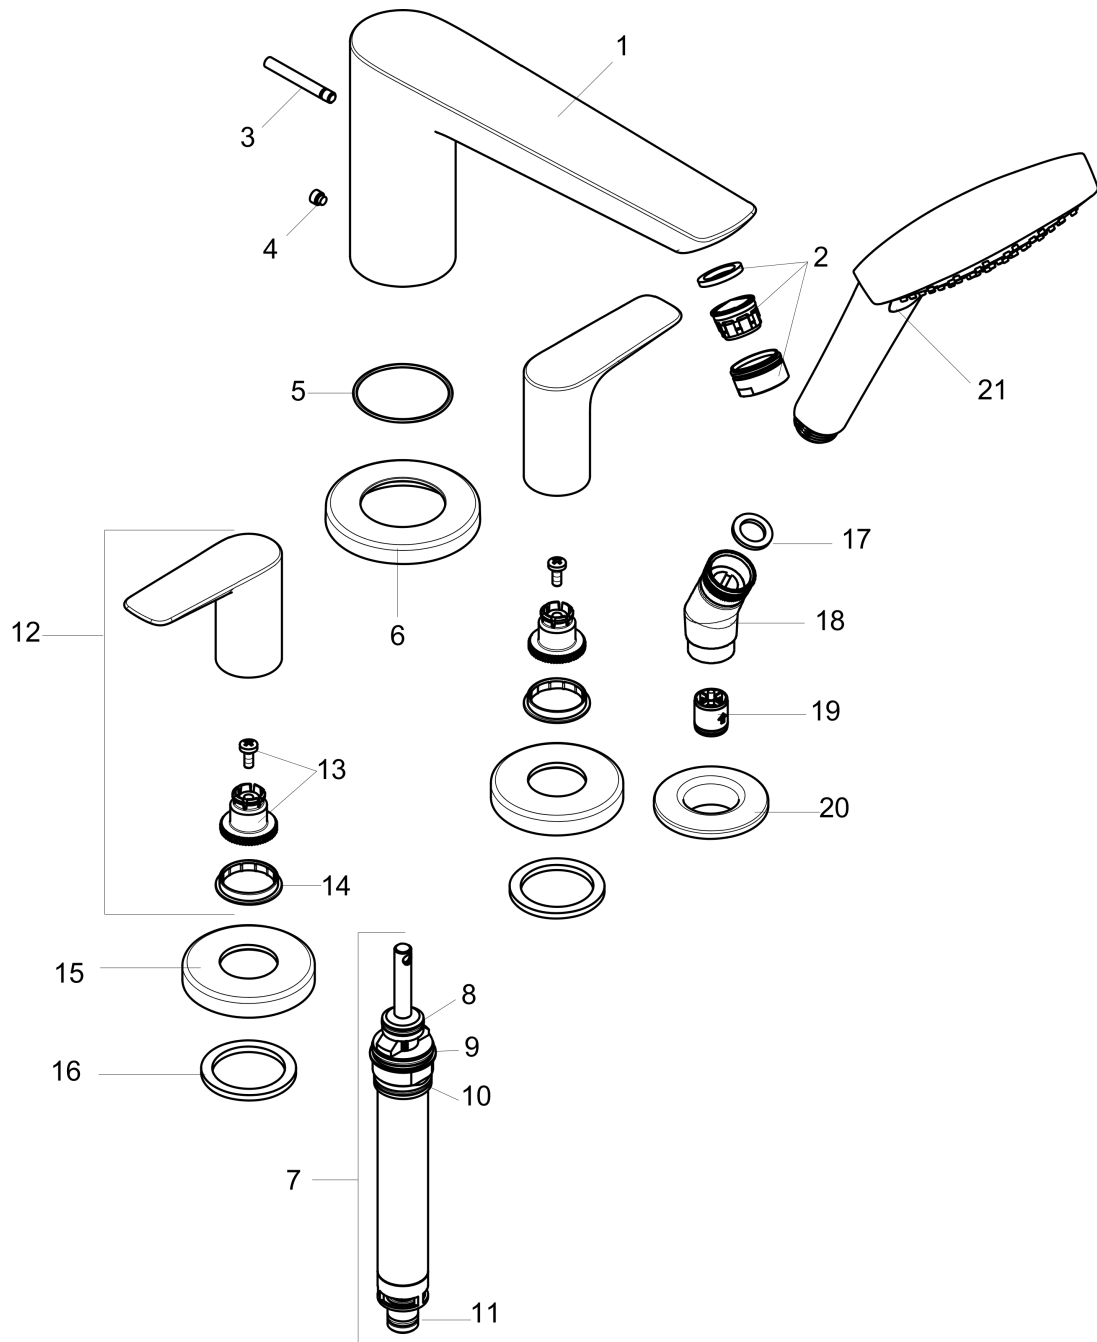

**Talis E**  
**4-Hole Roman Tub Set Trim with 1.8 GPM Handshower**  
 Finishes : **chrome** Part no. : **71744001**

**Exploded drawing**

Year of production: >07/18

**Talis E**  
**4-Hole Roman Tub Set Trim with 1.8 GPM Handshower**  
 Finishes : **chrome** Part no. : **71744001**

## Spare parts list

Year of production: >07/18

Pos.	Description	Part no.	Price	PU
1	spout cpl.	92780000	-	1
2	aerator M24x1 (30 l/min)	96512000	-	1
3	diverter knob	98707000	-	1
4	hollow set screw M6x6	97660000	-	1
5	O-ring 41x1,5	98168000	-	1
6	escutcheon Ø 70 mm	97779000	-	1
7	selector assy	96775000	-	1
8	O-Ring 14x2,5	98189000	-	1
9	O-Ring 23x2,5	98183000	-	1
10	O-Ring 22x2	98185000	-	1
11	O-ring 9x2,5	98217000	-	1
12	handle	92779000	-	1
13	handle fixing set	94184000	-	1
14	set of color-rings cold / hot water	95819000	-	1
15	escutcheon	31098000	-	1
16	flat seal	98749000	-	1
17	filter packing	94246000	-	1
18	shower holder	28071000	-	1
19	set of non return valves DW 15	94074000	-	1
20	escutcheon Ø 52 mm	97159820	-	1
21	handshower	04752000	-	1