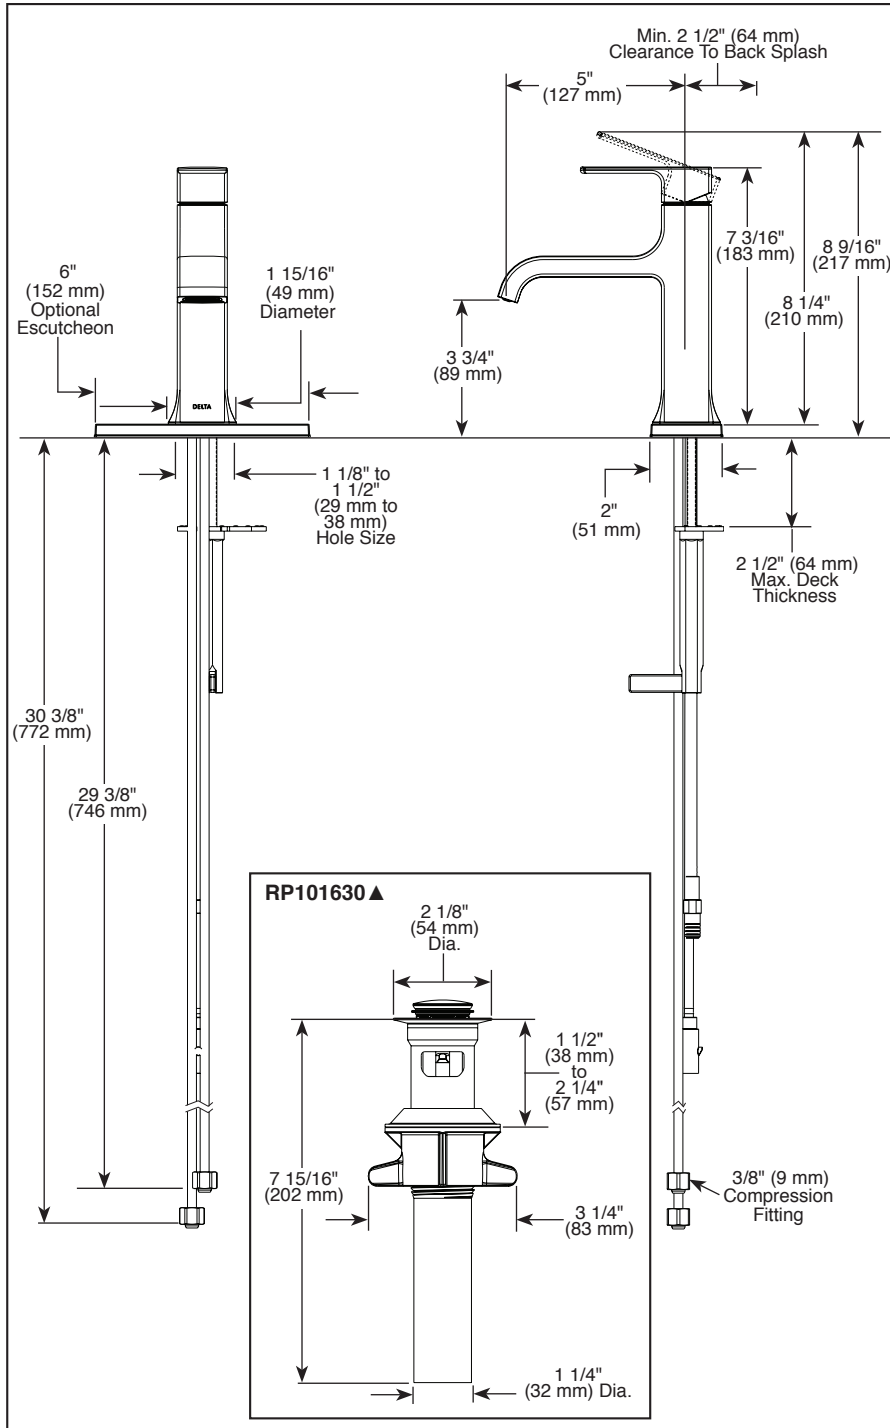

see what Delta can do™

BATHROOM FAUCET

- Velum™ Bath Collection
- Single Handle Deck Mount

FEATURES:

- DIAMOND Seal® Technology

STANDARD SPECIFICATIONS:

- Max flow rate 1.2 gpm @ 60 psi, 4.5 L/min @ 414 kPa
- One or three-hole mount (escutcheon included)
- Diamond coated ceramic cartridge
- 1/4" O.D. straight, staggered PEX supply lines
- Models have metal drain with push pop-up type fitting with plated flange and stopper
- Optional red/blue indicator ring provided with model

COMPLIES WITH:

- ASME A112.18.1 / CSA B125.1
- ASME A112.18.2 / CSA B125.2
- EPA WaterSense®
- ICC/ANSI A117.1

▲ Designate Proper Finish Suffix

Delta Faucet Company reserves the right (1) to make changes in specifications and materials, and (2) to change or discontinue models, both without notice or obligation. Dimensions are for reference only. See current full-line price book or www.deltafaucet.com for finish options and product availability.

DSP-L-539-MPU-DST Rev. B

Delta Faucet Company

55 E. 111th Street, Carmel, IN 46280
 350 South Edgeware Road, St. Thomas, ON N5P 4L1
 © 2025 Delta Faucet Company