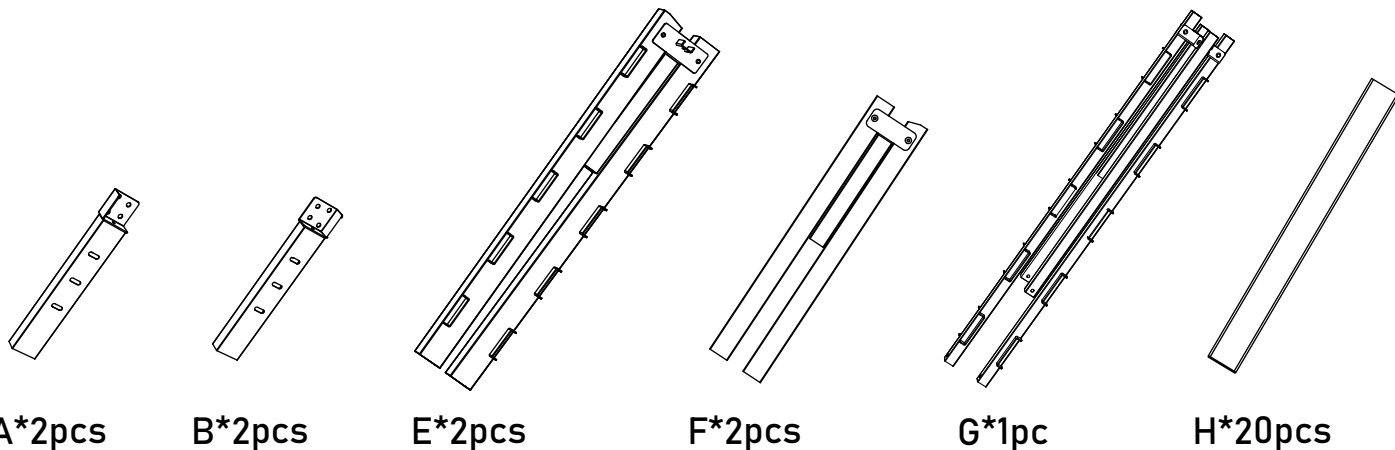

Wooden Slats Platform Bed Set-up Instruction

Size: Full/ Queen/ King/ Cal King

Bed Frame Parts List

Accessories List

Step 1

Step 2

Step 3

Step 4

In the last step, please make sure all the screws are tightened.