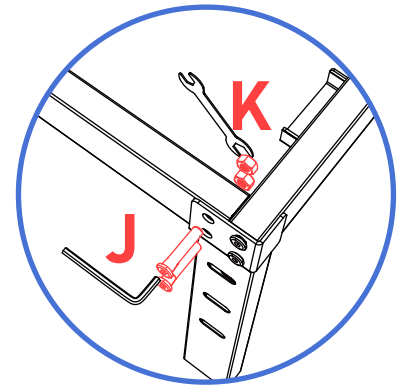

Wooden Slats Platform Bed Set-up Instruction

Size: Full/ Queen/ King/ Cal King

Bed Frame Parts List

Accessories List

Step 1

Step 2

Step 3

Step 4

In the last step, please make sure all the screws are tightened.