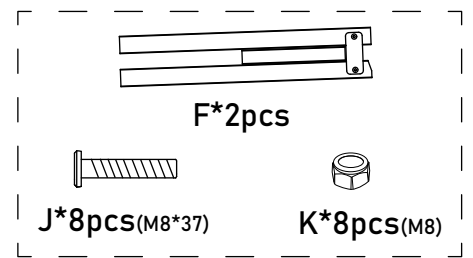

Wooden Slats Platform Bed Set-up Instruction

Size: Full/ Queen/ King/ Cal King

Bed Frame Parts List

Accessories List

Step 1

Step 2

Step 3

Step 4