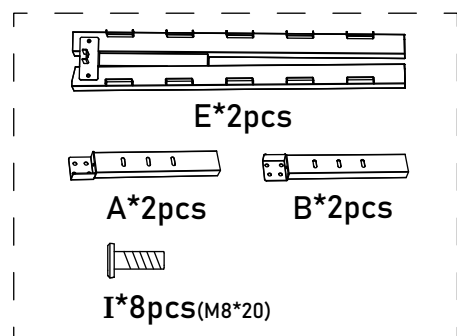

Wooden Slats Platform Bed Set-up Instruction

Size: Full/ Queen/ King/ Cal King

Bed Frame Parts List

Accessories List

Step 1

Step 2

Step 3

Step 4

In the last step, please make sure all the screws are tightened.