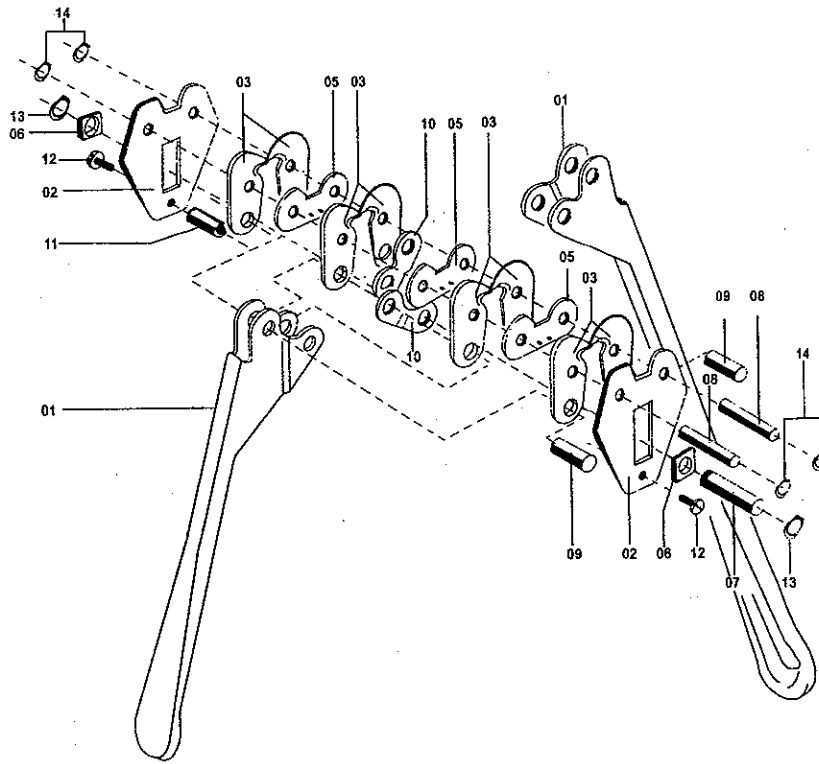

# SEALER For Plastic Strapping

Ref.No.	Part name	Quantity	Ref.No.	Part name	Quantity
1	Lever handle short	2	6	Pivot slide	2
1	Lever handle long	2	7	Axle	1
2	Cover plate 16mm, 5/8"	2	8	Axle	2
2	Cover plate 10+13mm, 3/8"+1/2"	2	9	Bolt	2
2	Cover plate 19mm, 3/4"	2	10	Link	2
3	Jaw 10+13mm, 3/8"+1/2"	8	11	Spacer	1
3	Jaw 16+19mm, 5/8"+3/4"	8	12	Screw	2
5	Anvil 10mm, 3/8"	3	13	Snap ring	2
5	Anvil 13mm, 1/2"	3	14	Snap ring	4
5	Anvil 16mm, 5/8"	3			
5	Anvil 19mm, 3/4"	3			

Please order parts by number and name.