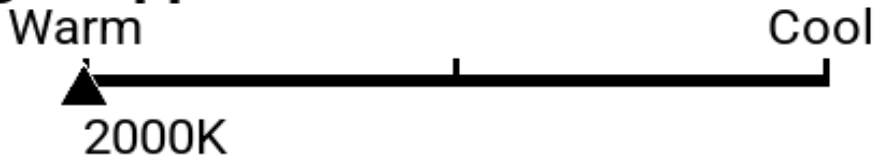

Lighting Facts Per Bulb

Brightness **500 lumens**

Estimated Yearly Energy Cost \$0.66

Based on 3 hrs/day, 11¢/kWh
Cost depends on rates and use

Life

Based on 3 hrs/day **13.7 years**

Light Appearance

Energy Used **5 watts**