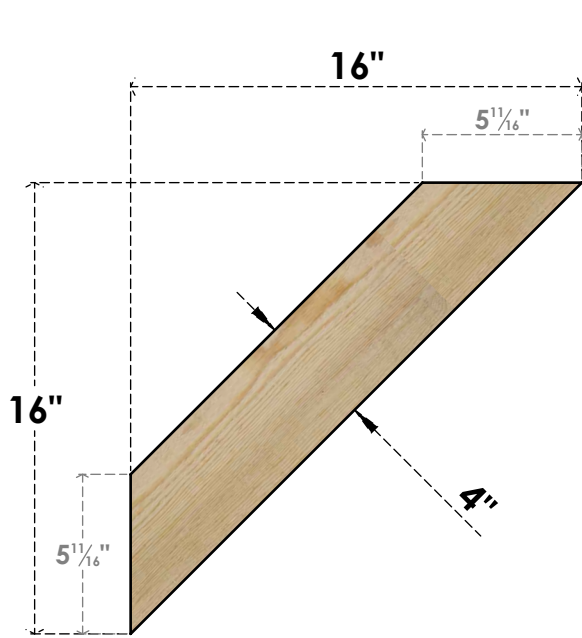

# BRC04X16X16TRA00RDF

4"W X 16"D X 16"H TRADITIONAL ROUGH SAWN BRACE, DOUGLAS FIR

**SIDE**

**FRONT**

EKENA MILLWORK  
2300 WEST MAIN ST.  
CLARKSVILLE, TX 75426  
TOLL FREE: 866-607-0453  
WWW.EKENAMILLWORK.COM