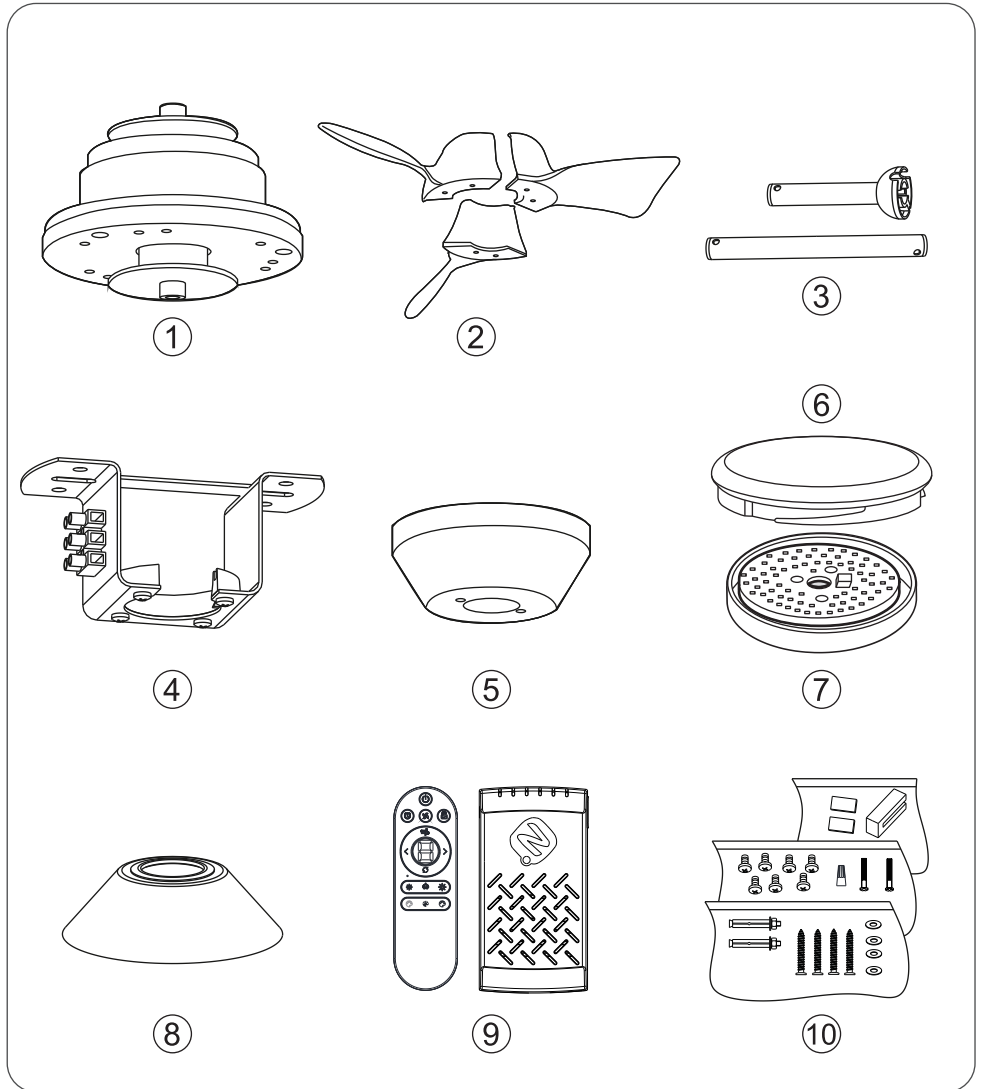

# Ceiling Fan with Light Specification Sheet

# Included Components

# Electrical, Light & Motor Specs

---

| No. | Name   | Qty.  |
|-----|--|-------|
| ①   | Motor Assembly   | 1     |
| ②   | Blades   | 3     |
| ③   | Downrod<br>(5 inches and 10 inches, 5 inches one with hanger ball) | 1 Set |
| ④   | Mounting Bracket   | 1     |
| ⑤   | Canopy   | 1     |
| ⑥   | Blade Holder Ring  | 1     |
| ⑦   | Bottom Nut   | 1     |
| ⑧   | Upper Cover  | 1     |
| ⑨   | Remote Set   | 1     |
| ⑩   | Screws and Washers Package   | 1     |

## Dimensions & Materials

---

| Dimension/ Material                    | Specification   |
|--|---|
| Product Width                          | 30 in.  |
| Downrod Size(s)                        | 5 in., 10 in.   |
| Number of Blades Accommodated          | 3   |
| Blade Length - End to End              | 16.54 in.   |
| Blade Width - At the Widest Point      | 7.4 in.   |
| Package Length                         | 21.3 in   |
| Package Width                          | 13 in   |
| Package Height                         | 10 in   |
| Product Weight                         | 8.2 lb.   |
| Package Weight                         | 13.7 lb.  |
| Distance From Ceiling To Bottom Of Fan | 5 in. Downrod: 11.42 in./10 in.<br>Downrod: 16.34 in. |
| Body Material                          | Metal   |
| Blade Material                         | ABS   |
| Shade Material                         | PC  |
| Shade Color                            | Milky White   |