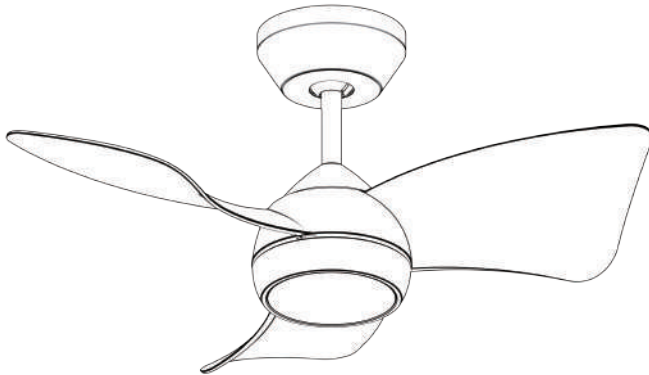

# Ceiling Fan with Light Specification Sheet

# Electrical, Light & Motor Specs

---

| No. | Name   | Qty.  |
|-----|--|-------|
| ①   | Motor Assembly   | 1     |
| ②   | Blades   | 3     |
| ③   | Downrod<br>(5 inches and 10 inches, 5 inches one with hanger ball) | 1 Set |
| ④   | Mounting Bracket   | 1     |
| ⑤   | Canopy   | 1     |
| ⑥   | Blade Holder Ring  | 1     |
| ⑦   | Bottom Nut   | 1     |
| ⑧   | Upper Cover  | 1     |
| ⑨   | Remote Set   | 1     |
| ⑩   | Screws and Washers Package   | 1     |

## Dimensions & Materials

---

| Dimension/ Material                    | Specification   |
|--|---|
| Product Width                          | 30 in.  |
| Downrod Size(s)                        | 5 in., 10 in.   |
| Number of Blades Accommodated          | 3   |
| Blade Length - End to End              | 16.54 in.   |
| Blade Width - At the Widest Point      | 7.4 in.   |
| Package Length                         | 21.3 in   |
| Package Width                          | 13 in   |
| Package Height                         | 10 in   |
| Product Weight                         | 8.2 lb.   |
| Package Weight                         | 13.7 lb.  |
| Distance From Ceiling To Bottom Of Fan | 5 in. Downrod: 11.42 in./10 in.<br>Downrod: 16.34 in. |
| Body Material                          | Metal   |
| Blade Material                         | ABS   |
| Shade Material                         | PC  |
| Shade Color                            | Milky White   |