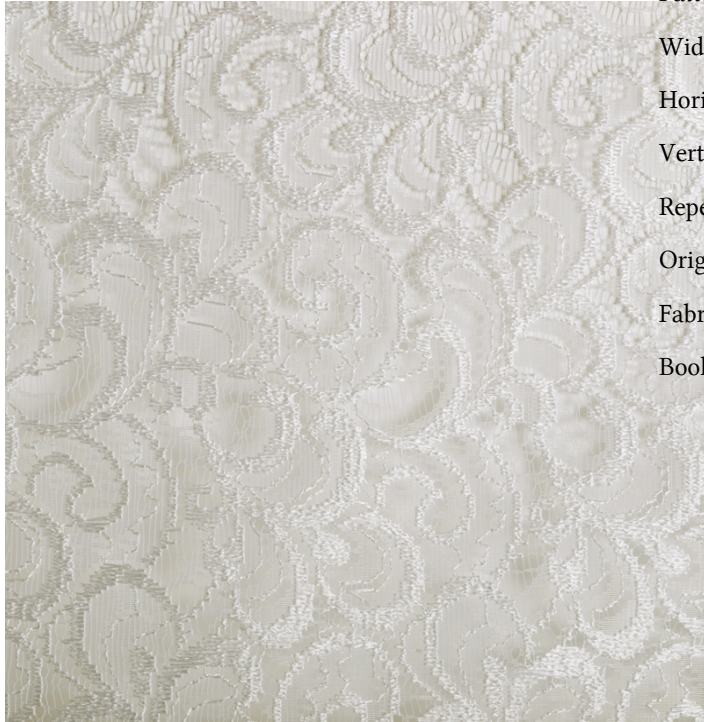

Fabric Detail for: 51215 | 671-yogurt

Pattern: 51215 | 671-yogurt
Width: 58"
Horizontal Repeat: 3.250"
Vertical Repeat: 7.750"
Repeat Direction: Up The Roll
Origin: Germany
Fabric Contents: 100% Polyester
Book Name: ALEGRIA - LACE