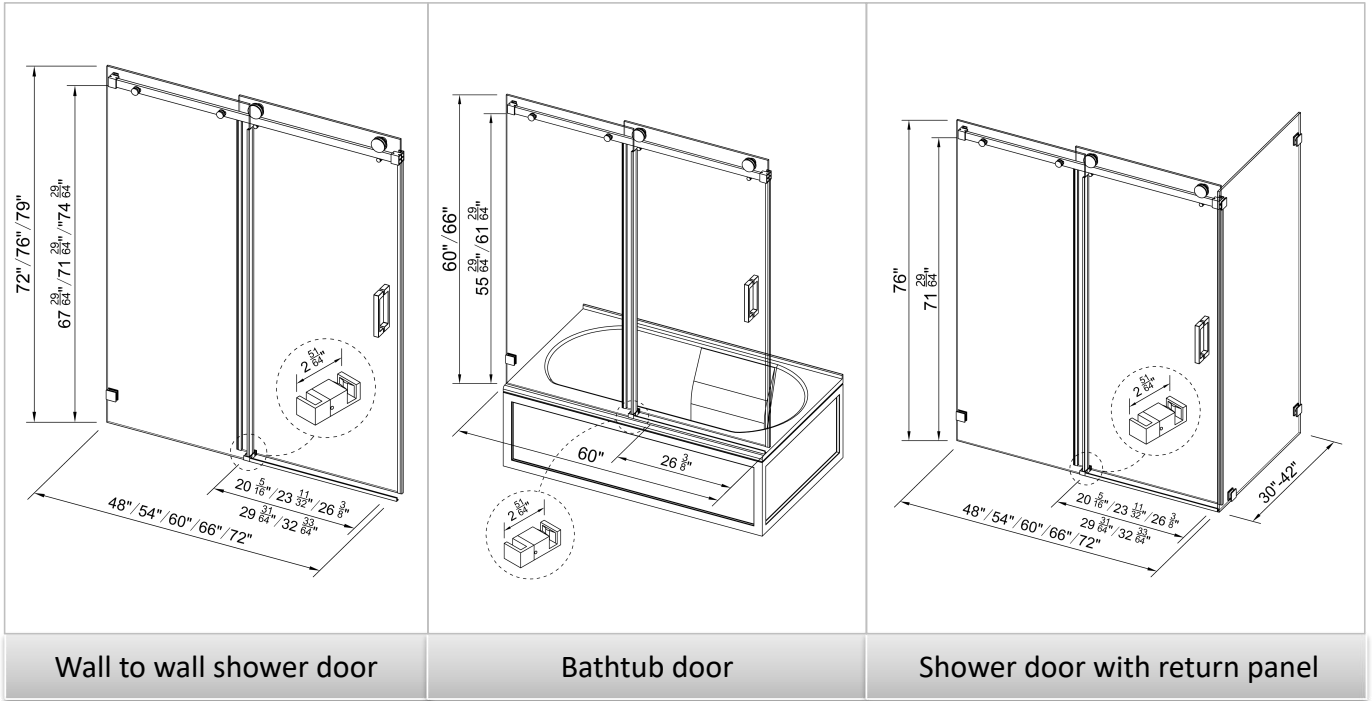

SS05

<http://mcocodusa.com>
<http://mcocodshowerdoor.com>
Email: manager@mcocod.com

Tel: (321)-946-6293
Tel: (321)-947-4100

Warehouse: 309 Dodd Blvd SE,#100 Rome,GA30161
Warehouse: 16030 Phoenix dr, city of industry CA 91745