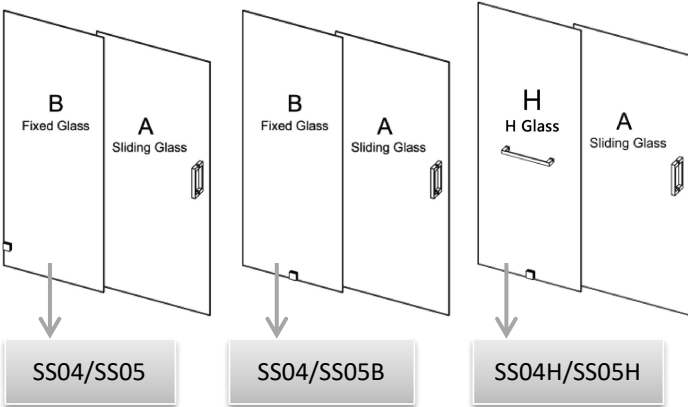

### Frameless Single Sliding Door with Smooth Sliding

Stainless steel 304 hardware accessories.

stainless steel rectangle tube guide rail,  
size 3/5" x 1-6/11" (15x40mm), thickness 1/14" (2.0mm);

2 pcs Dia 2-3/4" (70mm) rollers.

1 pair of rectangle handle, handle length 8-7/8" (225mm).

new design wall mount bracket with anti-collision effect,  
simple design and more safety.

3/8" (10mm) Double- side easy clean tempered glass in United States standards.

Can be adjusted width in 2" to 3" (50-76mm), reversible for left or right opening,  
easy & quick installation, also equipped with professional installation video.

20 years warranty.

## SS05

Wall to wall shower door

Bathtub door

Shower door with return panel

SS04/SS05

SS04/SS05B

SS04H/SS05H

Easy-Clean Glass