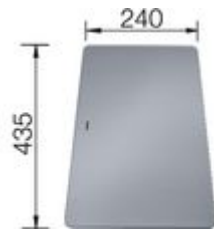

Cutting board

BL227697

BLANCO UK Limited

Tel: 01923 635200

Fax: 0800 0911608

> www.blanco.co.uk