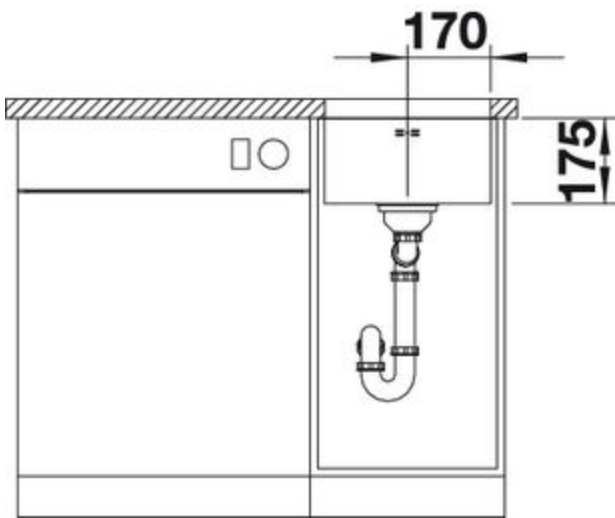

Surfaces

Stainless steel
18/10

Stainless steel 18/10

Item No. BL450762

Details

Top View

Side View

Front View

Scope of supply

undermount bowl with 3 1/2" basket strainer waste, overflow and
Topper waste cover, fixing kit 212 330 included

Design tips

Cabinet Width: 40 cm

Bowl depth: 175 mm

Corner radius: 60mm

Cut out information supplied with bowls.