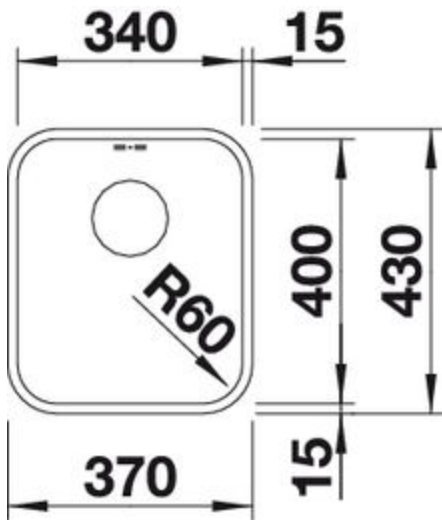

Surfaces

Stainless steel
18/10

Stainless steel 18/10

Item No. BL450762

Details

Top View

Side View

Front View

Scope of supply

undermount bowl with 3 1/2" basket strainer waste, overflow and
Topper waste cover, fixing kit 212 330 included

Design tips

Cabinet Width: 40 cm

Bowl depth: 175 mm

Corner radius: 60mm

Cut out information supplied with bowls.