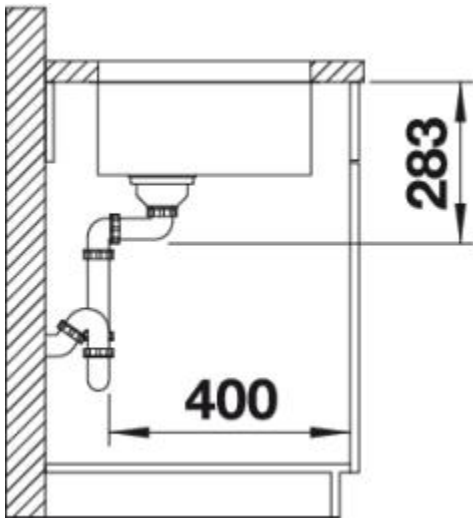

Surfaces

Stainless steel
18/10

Stainless steel 18/10

Item No. BL450762

Details

Top View

Side View

Front View

Scope of supply

undermount bowl with 3 1/2" basket strainer waste, overflow and
Topper waste cover, fixing kit 212 330 included

Design tips

Cabinet Width: 40 cm

Bowl depth: 175 mm

Corner radius: 60mm

Cut out information supplied with bowls.