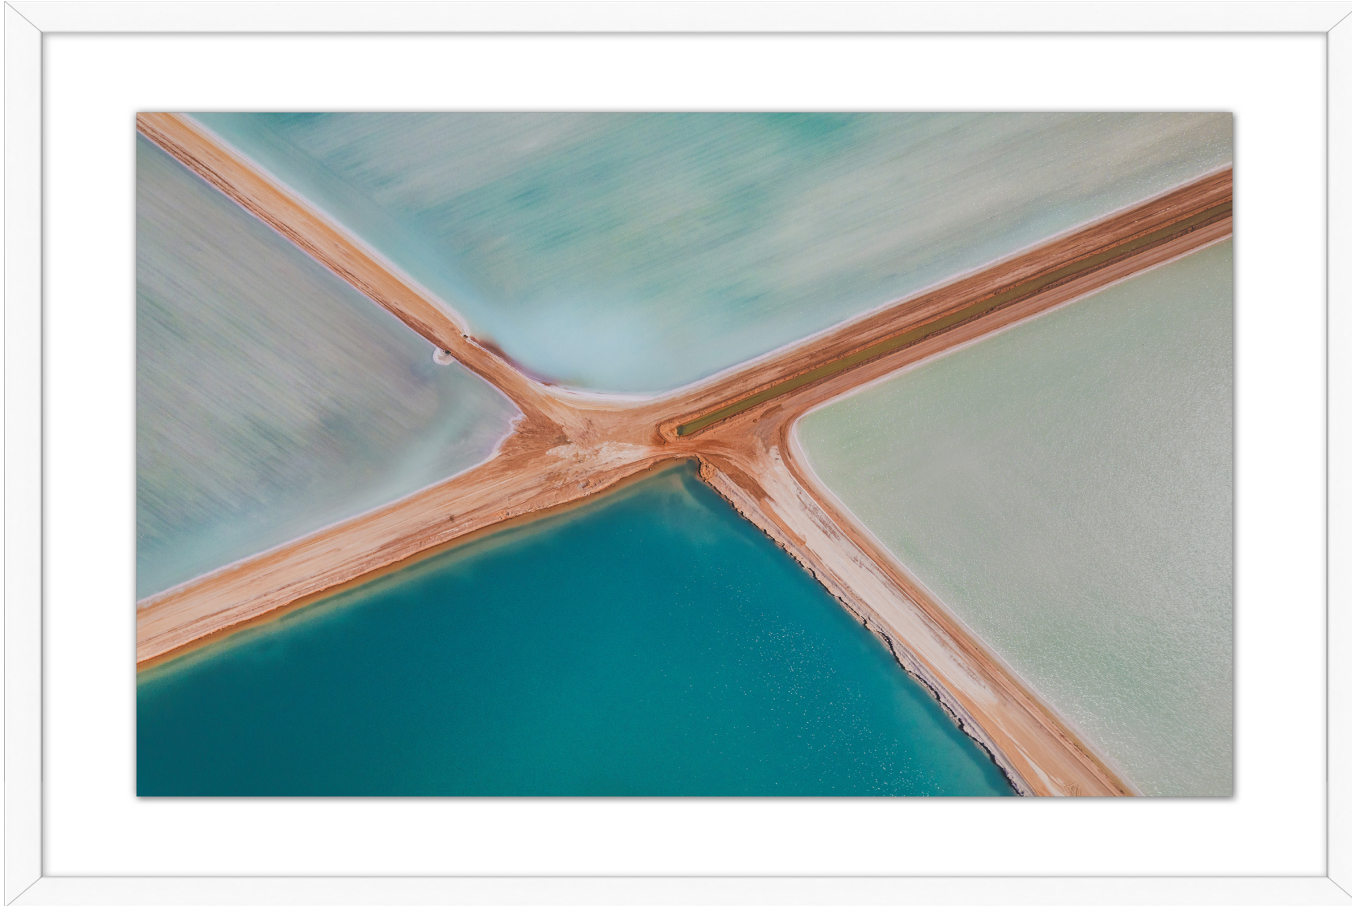

# WENDOVER ART GROUP

---

ITEM NUMBER : **WTFH1457**

TITLE : **Salted Overlaying 3**

OUTWARD DIMENSION (W X H) : **38.5" x 30.5"**

FRAME (WIDTH X DEPTH) : **MC2329 | 1" x 2.13"**

FRAME FINISH : **Standard Frame**

**Matte White**

DESCRIPTION :

**Giclee on Matte Paper, Straight Cut and Floated on Mat,  
Framed in Shadowbox**