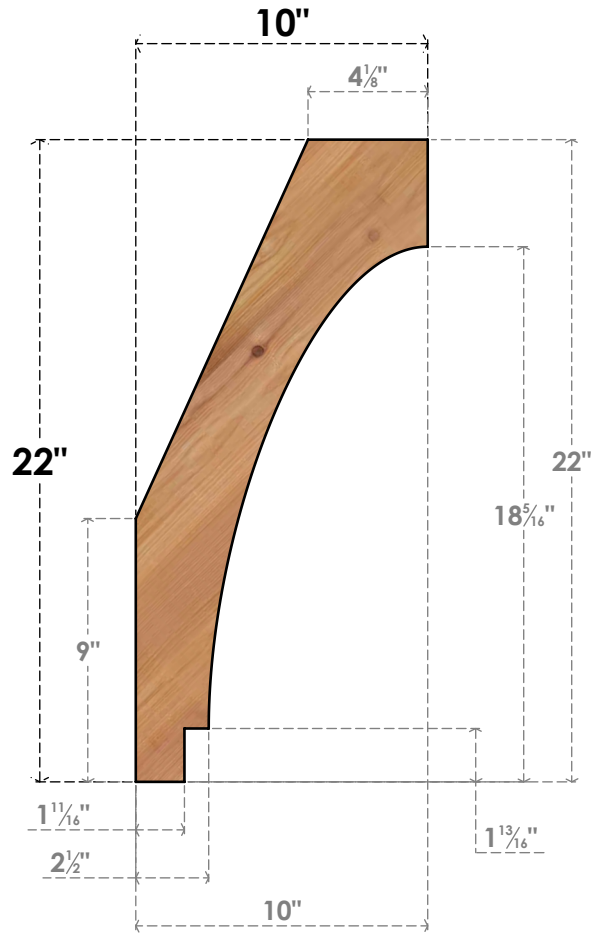

BRC04X10X22IMP00SWR

3 1/2"W X 10"D X 22"H IMPERIAL SMOOTH BRACE, WESTERN RED CEDAR

SIDE

FRONT

EKENA MILLWORK
 2300 WEST MAIN ST.
 CLARKSVILLE, TX 75426
 TOLL FREE: 866-607-0453
 WWW.EKENAMILLWORK.COM

NOTES