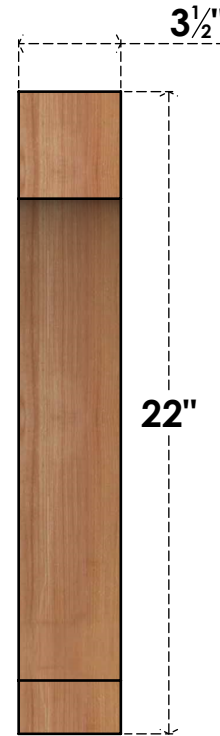

BRC04X10X22IMP00SWR

3 1/2"W X 10"D X 22"H IMPERIAL SMOOTH BRACE, WESTERN RED CEDAR

SIDE

FRONT

EKENA MILLWORK
 2300 WEST MAIN ST.
 CLARKSVILLE, TX 75426
 TOLL FREE: 866-607-0453
 WWW.EKENAMILLWORK.COM

NOTES

1. INSTALLATION TO BE COMPLETED IN ACCORDANCE WITH MANUFACTURER'S SPECIFICATIONS.
2. DRAWING MAY NOT BE TO SCALE
3. THIS DRAWING IS INTENDED FOR DESIGN AND PLANNING PURPOSES ONLY.
4. ALL INFORMATION CONTAINED HEREIN WAS CURRENT AT THE TIME OF DEVELOPMENT BUT MUST BE REVIEWED AND APPROVED BY THE PRODUCT MANUFACTURER TO BE CONSIDERED ACCURATE.
5. PRODUCTS ARE NOT KILN DRIED. THIS ITEM IS UNIQUE AND WILL CONTAIN THE NATURAL VARIATIONS THAT THE WOOD SPECIES OFFERS. THIS MAY RESULT IN VARIATIONS UP TO 1/4"