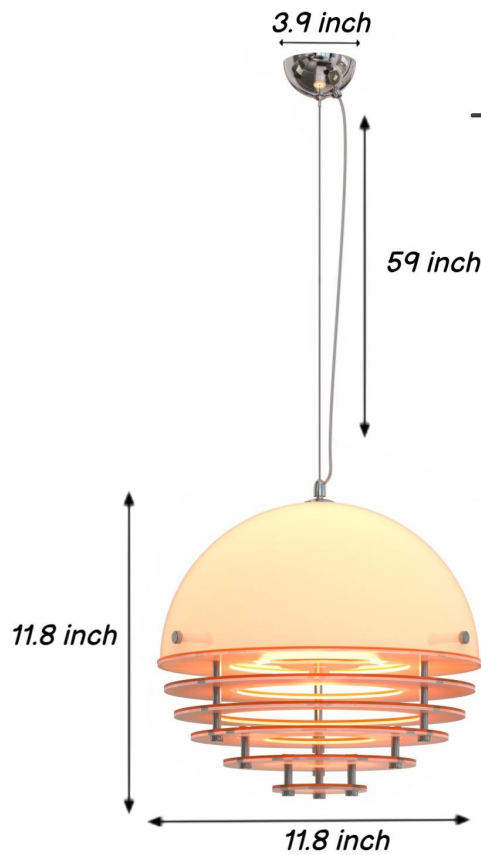

PRODUCT INFORMATION

E26 Bulbs X 3

Includes three light bulbs (three colors)

Product Information

Upper part: The white lampshade is made of glass material

Lower part: The orange part is made of acrylic material

Lamp head model: 3 * E26

(maximum 12W; including three color light bulb)

Control method: wall control