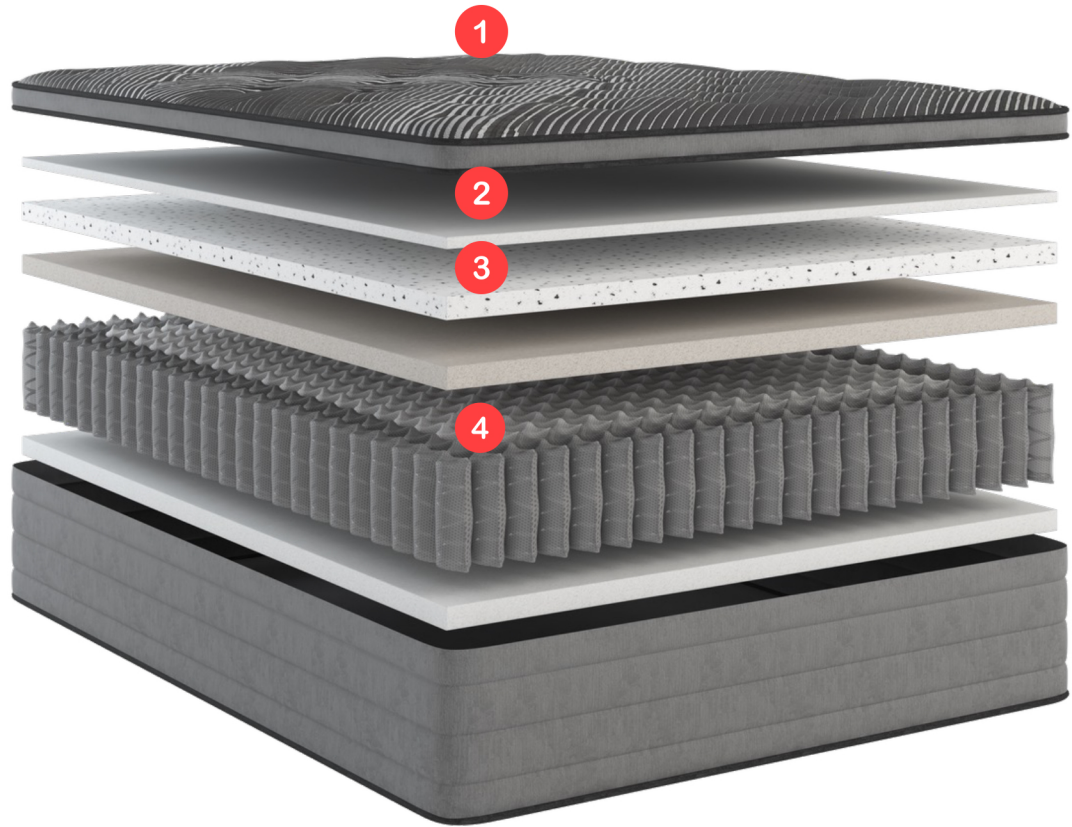

TRU PURE ICE

EURO TOP | 15

432BX

- 1 Black Ice Cover**
Get a cooler sleep experience with a breathable cover that wicks away moisture. This 6-way stretch fabric allows you to experience the full benefits of the Elate Visco underneath.
- 2 Elate Visco**
Infused with copper, gel, silver, and graphite to promote airflow, pressure relief, and better health. This foam contours to your body and provides better pressure relief.
- 3 HD Comfort Foam**
Helping to create even support across the body, this layer aids in proper spinal alignment.
- 4 Perimeter Edge Wrapped Coils**
Individually wrapped coils help reduce noise and isolate body movement by your sleep partner allowing you to stay asleep longer.