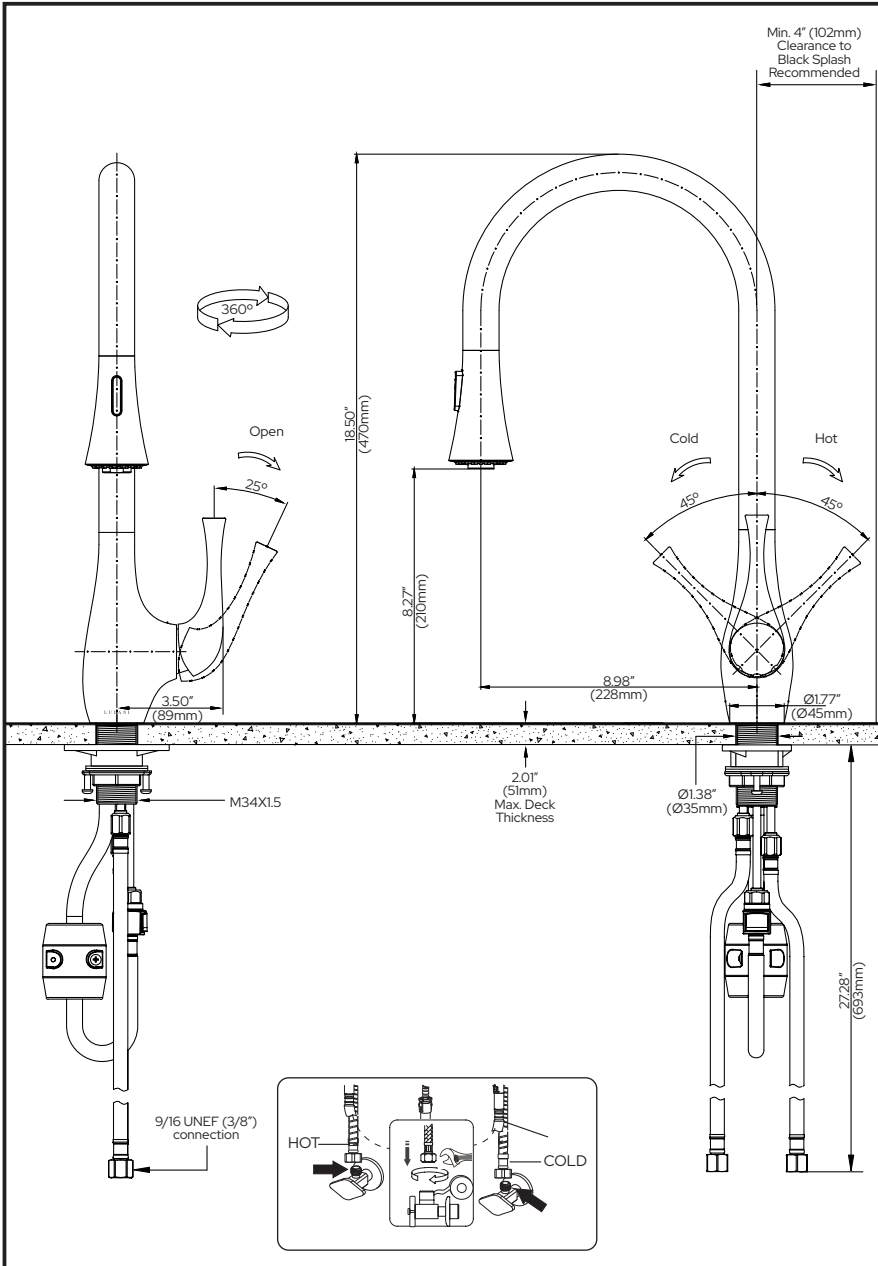

▲ Designate proper finish suffix

Lulani reserves the right (1) to make changes in specifications and materials, and (2) to change or discontinue models, both without notice or obligation. Dimensions are for reference only. See current full-line price book or www.lulani.com for finish options and product availability.