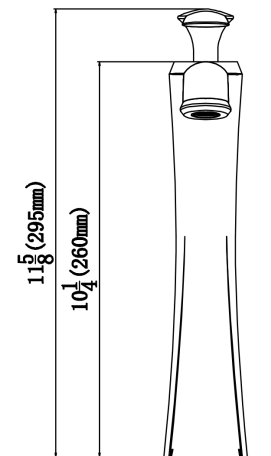

PROJECT INFORMATION

PROJECT: _____

CONTACT: _____

DATE: _____

NOTES: _____

_____

_____

APPROVAL:

We reserve the right to update product specifications without notice. Please visit karran.com for the most current specification sheets. All dimensions are accurate to 1/4". REV 05-2022