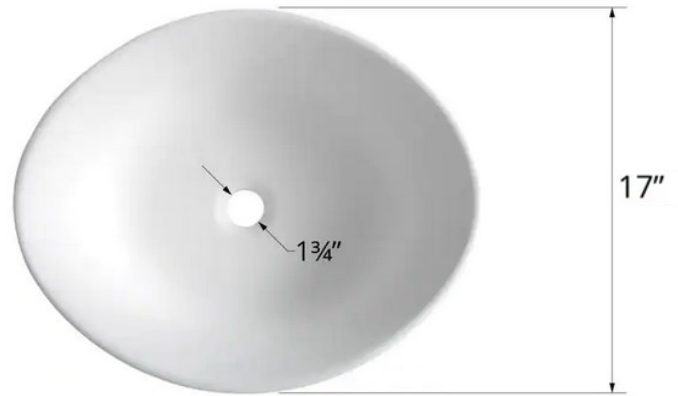

Karran Quattro Matte sinks are designed with grace and flair combined, creating sinks that are truly eye-catching. They are produced from a 100% acrylic solid surface. All models are available in our crisp white finish. They feature a matte surface that is easy to clean and care for, and disguises scuffs and scratches to the surface. Consider them the perfect choice for any residential or commercial bathroom project. All Quattro Matte sinks are designed to be vessel mounted above the countertop, allowing for more storage space in the cabinet below. Pair your Quattro Matte sink with a Karran bathroom faucet. Select a taller faucet for all vessel sink installations.

Series:	Quattro Matte Collection
Material:	Solid surface acrylic
Installation Type:	Vessel mount
Configuration / Style:	Vanity bowl
Finish:	Matte finish
Overall dimensions:	20-5/8" x 17" x 7"
Drain size:	1-3/4"
Min. cabinet size:	21"
Template included:	No
Clips included:	No
Accessories included:	No
Colors available:	White