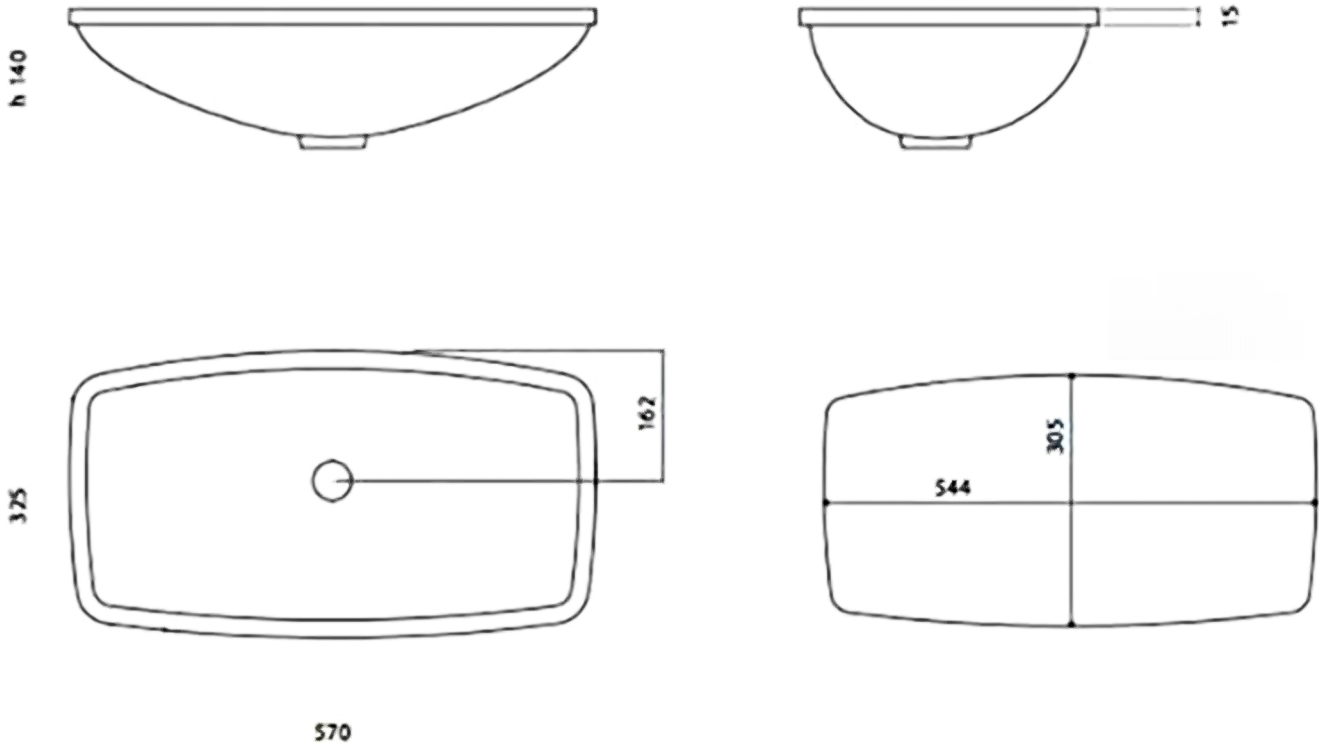

Vetrofredo

Model: Vetrofredo

Category: Bathroom Sink

Material: Resin and Glass

Dimensions: 22.45" (L) x 12.8" (W) x 5.5" (D)

Description: Luxury bathroom sink in gold leaf finish.

*Numbers are in millimeters