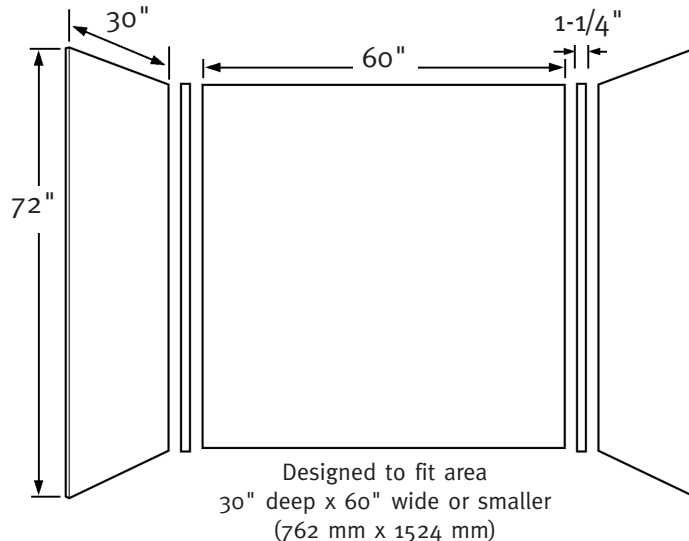

SPECIFICATIONS

SS-72-3 Swanstone Bath Wall Kit

Model	Part	Tub Area Designed To Fit	Ship Wt. Lb.	Ship FedEx	Carton Dims. In.	Cu. Ft.
SS-72-3	SS00723	30" D x 60" W* (762 mm x 1524 mm) (or smaller)	165	–	78 x 66 x 4	11.92

Kit Includes: One flat back panel, two flat side panels, two corner moldings and color coordinated silicone.

Soap shelves and installation kit (**SS-29**) sold separately.

Packaging: Each kit is packed in a flat, rectangular carton.