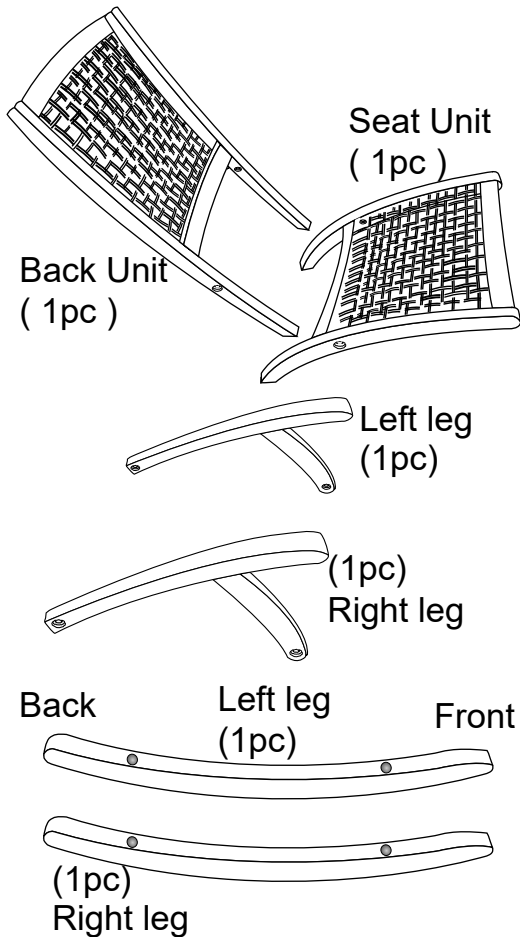

# ASSEMBLY INSTRUCTIONS FOR EUCALYPTUS MODERN ROCKING CHAIR

## Assembly Instructions & Care:

Please assemble on soft surface after removing contents as not to scratch or damage parts.

NO.	LIST OF HARDWARE	QTY.
1	LC 4X98 	01
2	LCT 4 	01
3	BOLTS 8*50 	04
4	BOLTS 8*65 	02
5	VIS 7*90 	04

### Step 1

Pro Tip: Back interlocks with seat unit. You may need to maneuver to lock in groves

**STOP! PLEASE READ FIRST :**

### Step 3

The more narrow/tapered edge of the rocking unit faces the front