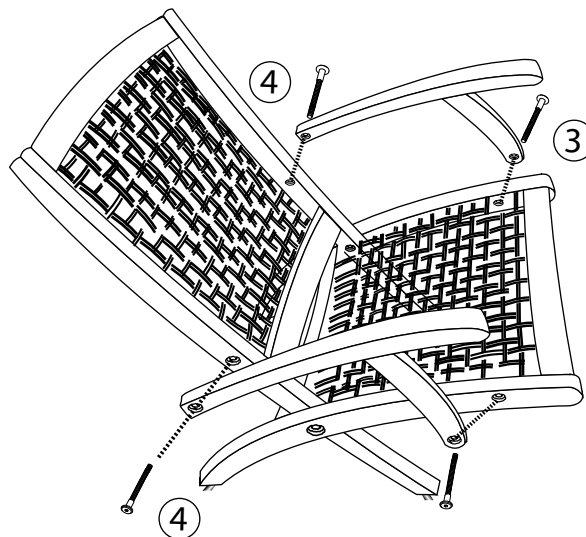

## Assembly Instructions & Care:

Please assemble on soft surface after removing contents as not to scratch or damage parts.

NO.	LIST OF HARDWARE	QTY.
1	LC 4X98 	01
2	LCT 4 	01
3	BOLTS 8*50 	04
4	BOLTS 8*65 	02
5	VIS 7*90 	04

### Step 1

Pro Tip: Back interlocks with seat unit. You may need to maneuver to lock in groves

**STOP! PLEASE READ FIRST :**

### Step 3

The more narrow/tapered edge of the rocking unit faces the front