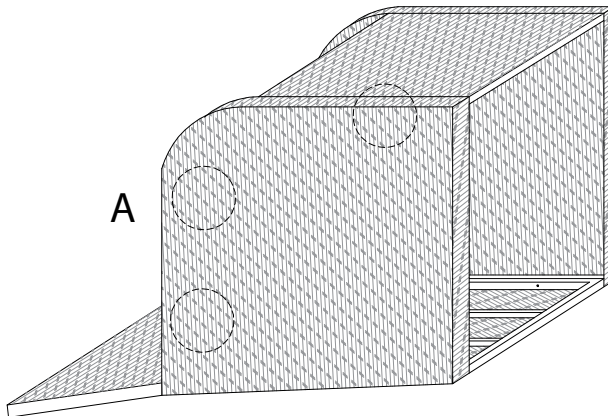

4

H

x 3

I

x 3

J

x 1