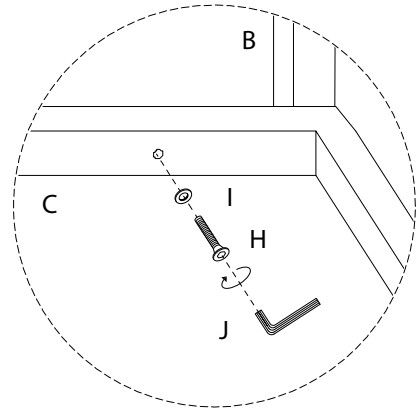

Warning icons and instructions:

- Top-left: A circle containing an L-shaped corner bracket, next to a crossed-out power drill icon, with a warning triangle above.
- Top-right: A clock icon with the number 60' below it.
- Bottom-left: A circle containing a rectangular block on a textured surface, next to a crossed-out block icon, with a warning triangle above.
- Bottom-right: A stick figure icon with the number 2 below it.

I

x 2

J

x 1

4

H

x 3

I