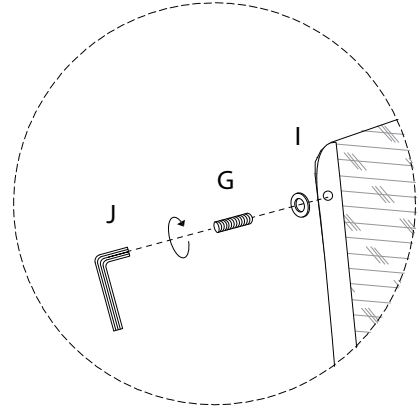

Warning icons and instructions:

- Top-left: A circle containing an L-shaped corner bracket, next to a crossed-out power drill icon, with a warning triangle above.
- Top-right: A clock icon with the number 60' below it.
- Bottom-left: A circle containing a rectangular block on a textured surface, next to a crossed-out block icon, with a warning triangle above.
- Bottom-right: A stick figure icon with the number 2 below it.

A

1

2

3

C

x 1

H

x 2