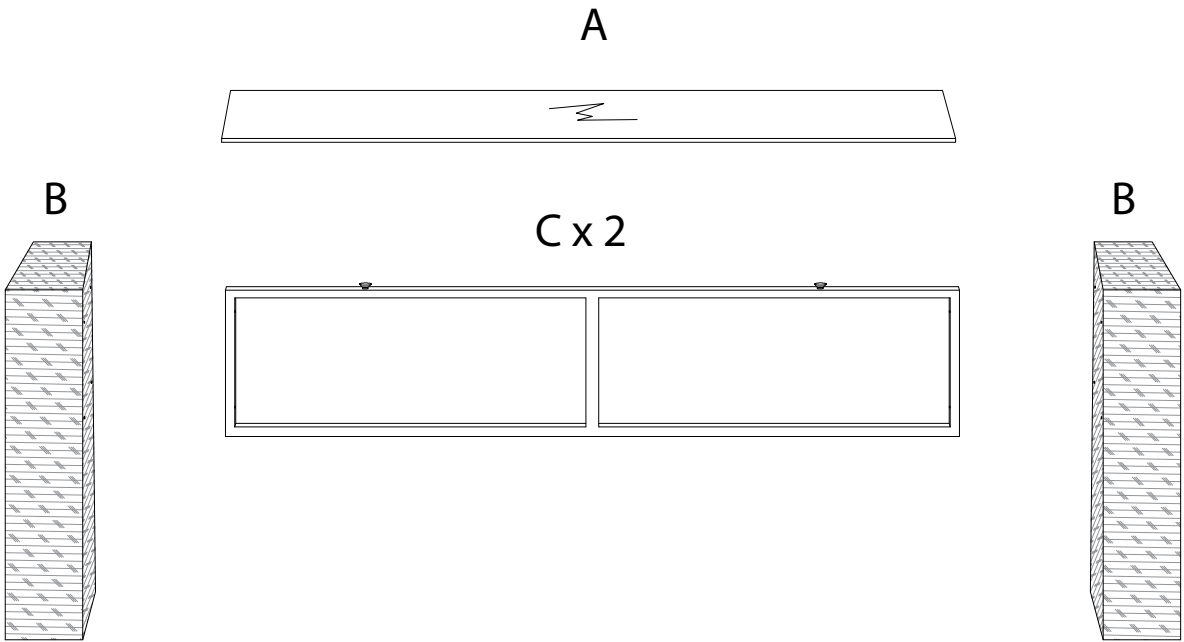

Warning icons and instructions:

- Top-left: A circle containing an L-shaped corner bracket, next to a crossed-out power drill icon, with a warning triangle above.
- Top-right: A clock icon with the number 60' below it.
- Bottom-left: A circle containing a rectangular block on a textured surface, next to a crossed-out block icon, with a warning triangle above.
- Bottom-right: A stick figure icon with the number 2 below it.

1

2

3

4

5

6

C

1