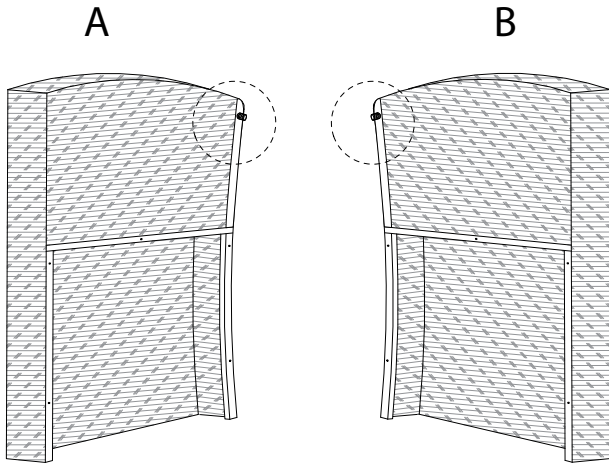

Warning icons and instructions:

- Top-left: A circle containing an L-shaped corner bracket, next to a crossed-out power drill icon, with a warning triangle above.
- Top-right: A clock icon with the number 60' below it.
- Bottom-left: A circle containing a rectangular block on a textured surface, next to a crossed-out block icon, with a warning triangle above.
- Bottom-right: A stick figure icon with the number 2 below it.

A

1

2

3

C

x 1

H

x 2