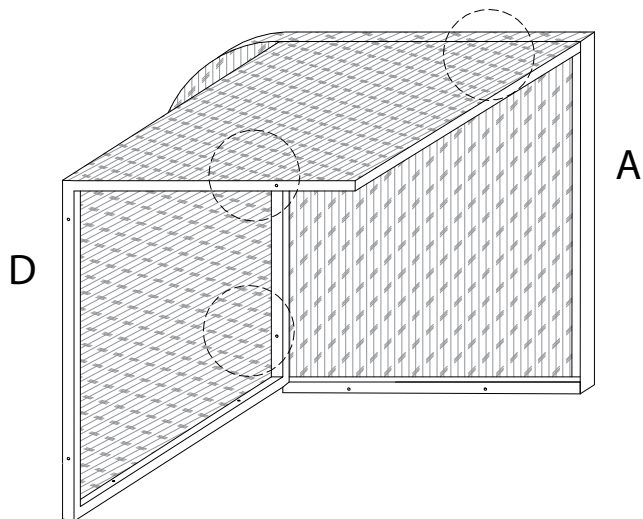

Warning icons and instructions:

- Top-left: A circle containing an L-shaped corner bracket, next to a crossed-out power drill icon, with a warning triangle above.
- Top-right: A clock icon with the number 60' below it.
- Bottom-left: A circle containing a rectangular block on a textured surface, next to a crossed-out block icon, with a warning triangle above.
- Bottom-right: A stick figure icon with the number 2 below it.

A

1

2

3

C

x 1

H

x 2