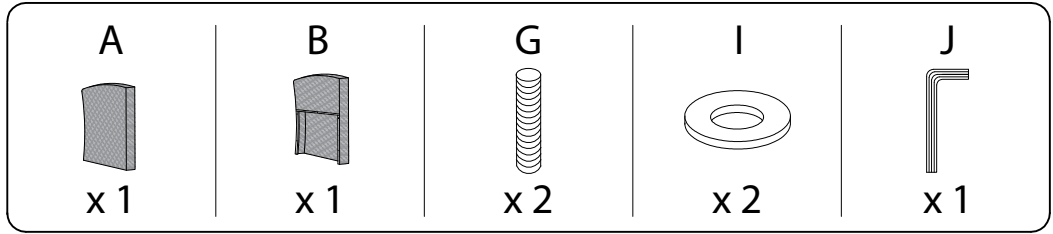

Warning icons and instructions:

- Top-left: A circle containing an L-shaped corner bracket, next to a crossed-out power drill icon, with a warning triangle above.
- Top-right: A clock icon with the number 60' below it.
- Bottom-left: A circle containing a rectangular block on a textured surface, next to a crossed-out block icon, with a warning triangle above.
- Bottom-right: A stick figure icon with the number 2 below it.

A

1

2

3

C

x 1

H

x 2