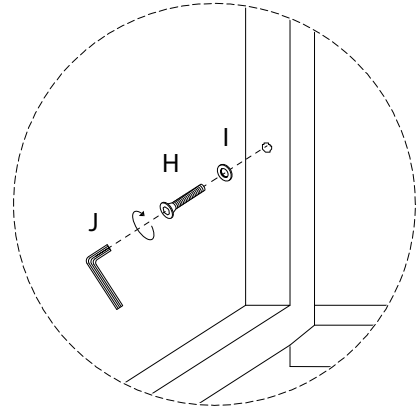

4

H

x 3

I

x 3

J

x 1