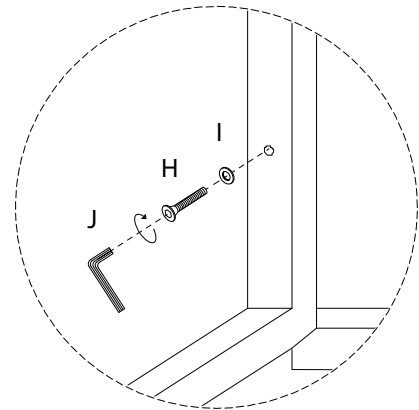

Warning icons and instructions:

- Top-left: A circle containing an L-shaped corner bracket, next to a crossed-out power drill icon, with a warning triangle above.
- Top-right: A clock icon with the number 60' below it.
- Bottom-left: A circle containing a rectangular block on a textured surface, next to a crossed-out block icon, with a warning triangle above.
- Bottom-right: A stick figure icon with the number 2 below it.

A

1

2

3

C

x 1

H

x 2