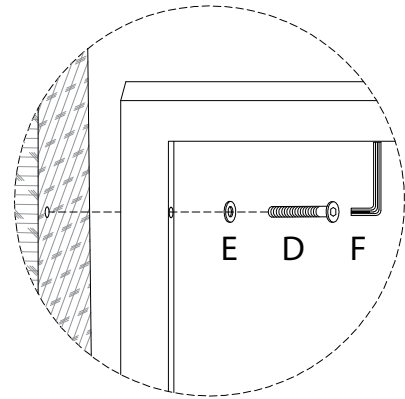

Warning icons and instructions:

- Top-left: A circle containing an L-shaped corner bracket, next to a crossed-out power drill icon, with a warning triangle above.
- Top-right: A clock icon with the number 60' below it.
- Bottom-left: A circle containing a rectangular block on a textured surface, next to a crossed-out block icon, with a warning triangle above.
- Bottom-right: A stick figure icon with the number 2 below it.

1

2

3

4

5

6

C

1