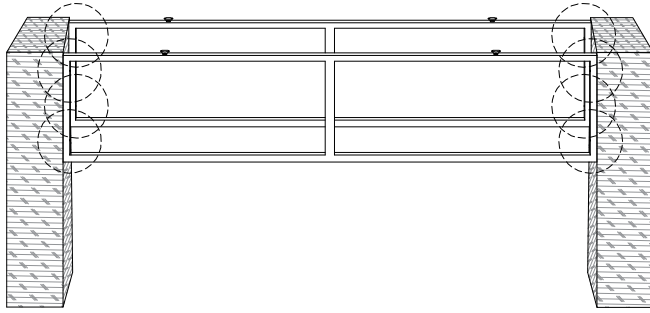

Warning icons and instructions:

- Top-left: A circle containing an L-shaped corner bracket, next to a crossed-out power drill icon, with a warning triangle above.
- Top-right: A clock icon with the number 60' below it.
- Bottom-left: A circle containing a rectangular block on a textured surface, next to a crossed-out block icon, with a warning triangle above.
- Bottom-right: A stick figure icon with the number 2 below it.

1

2

3

4

5

6

C

1