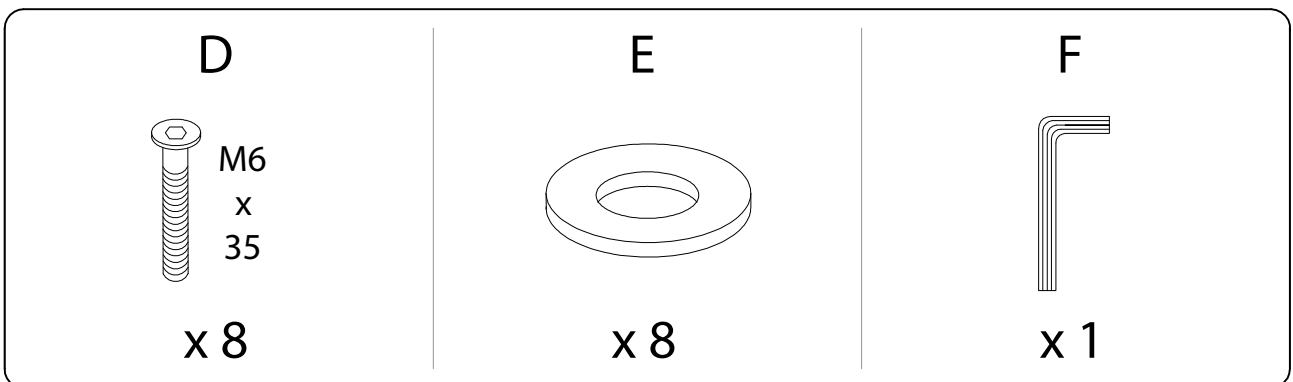

Warning icons and instructions:

- Top-left: A circle containing an L-shaped corner bracket, next to a crossed-out power drill icon, with a warning triangle above.
- Top-right: A clock icon with the number 60' below it.
- Bottom-left: A circle containing a rectangular block on a textured surface, next to a crossed-out block icon, with a warning triangle above.
- Bottom-right: A stick figure icon with the number 2 below it.

1

2

3

4

5

6

C

1