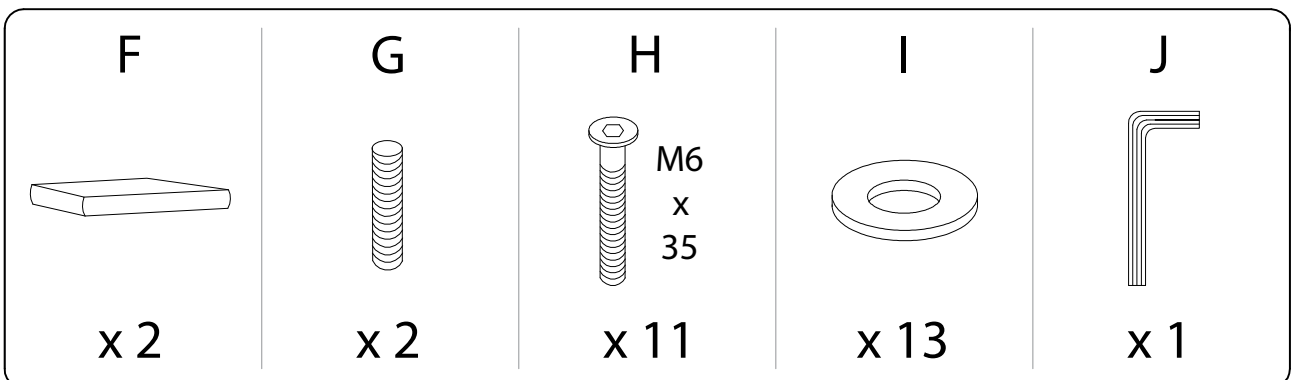

Warning icons and instructions:

- Top-left: A circle containing an L-shaped corner bracket, next to a crossed-out power drill icon, with a warning triangle above.
- Top-right: A clock icon with the number 60' below it.
- Bottom-left: A circle containing a rectangular block on a textured surface, next to a crossed-out block icon, with a warning triangle above.
- Bottom-right: A stick figure icon with the number 2 below it.

x 3

J

x 1

5

6

E

F

B