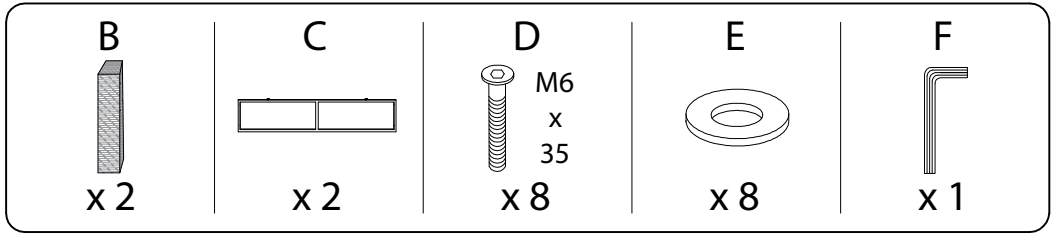

Warning icons and instructions:

- Top-left: A circle containing an L-shaped corner bracket, next to a crossed-out power drill icon, with a warning triangle above.
- Top-right: A clock icon with the number 60' below it.
- Bottom-left: A circle containing a rectangular block on a textured surface, next to a crossed-out block icon, with a warning triangle above.
- Bottom-right: A stick figure icon with the number 2 below it.

1

2

3

4

5

6

C

1