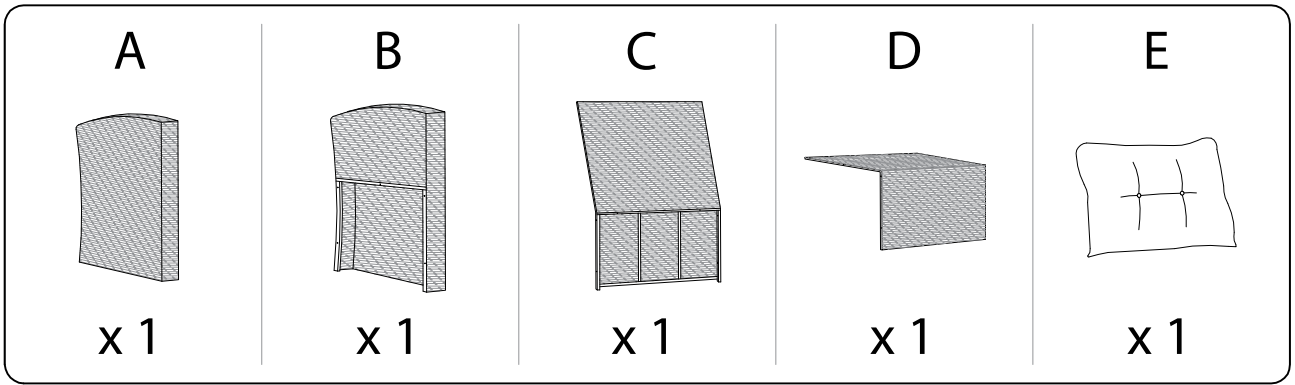

Warning icons and instructions:

- Top-left: A circle containing an L-shaped corner bracket, next to a crossed-out power drill icon, with a warning triangle above.
- Top-right: A clock icon with the number 60' below it.
- Bottom-left: A circle containing a rectangular block on a textured surface, next to a crossed-out block icon, with a warning triangle above.
- Bottom-right: A stick figure icon with the number 2 below it.

A

1

2

3

C

x 1

H

x 2