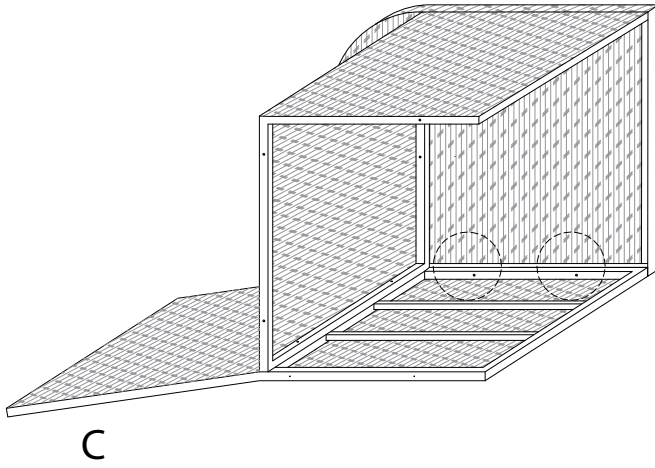

Warning icons and instructions:

- Top-left: A circle containing an L-shaped corner bracket, next to a crossed-out power drill icon, with a warning triangle above.
- Top-right: A clock icon with the number 60' below it.
- Bottom-left: A circle containing a rectangular block on a textured surface, next to a crossed-out block icon, with a warning triangle above.
- Bottom-right: A stick figure icon with the number 2 below it.

A

1

2

3

C

x 1

H

x 2

I

x 2

J

x 1

4

H

x 3

I