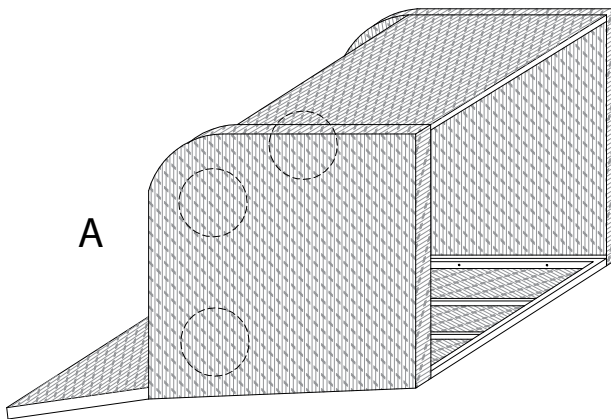

Warning icons and instructions:

- Top-left: A circle containing an L-shaped corner bracket, next to a crossed-out power drill icon, with a warning triangle above.
- Top-right: A clock icon with the number 60' below it.
- Bottom-left: A circle containing a rectangular block on a textured surface, next to a crossed-out block icon, with a warning triangle above.
- Bottom-right: A stick figure icon with the number 2 below it.

1

2

3

4

5

6

C

1