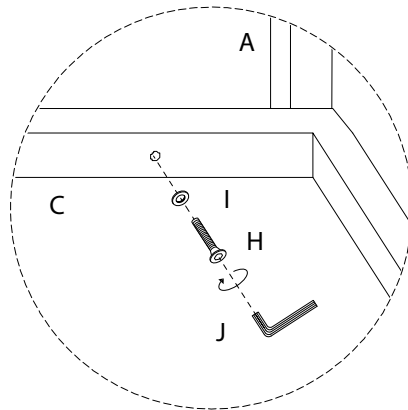

Warning icons and instructions:

- Top-left: A circle containing an L-shaped corner bracket, next to a crossed-out power drill icon, with a warning triangle above.
- Top-right: A clock icon with the number 60' below it.
- Bottom-left: A circle containing a rectangular block on a textured surface, next to a crossed-out block icon, with a warning triangle above.
- Bottom-right: A stick figure icon with the number 2 below it.

1

2

3

4

5

6

C

1