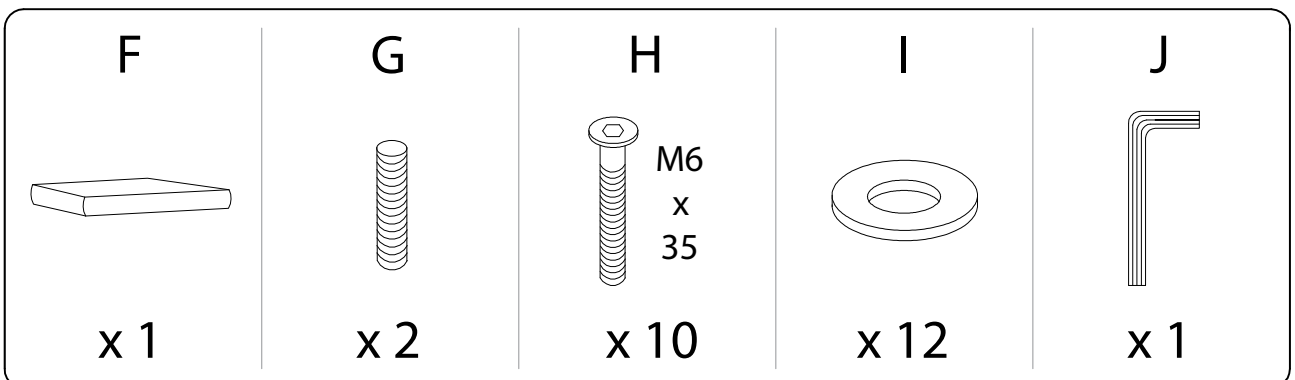

Warning icons and instructions:

- Top-left: A circle containing an L-shaped corner bracket, next to a crossed-out power drill icon, with a warning triangle above.
- Top-right: A clock icon with the number 60' below it.
- Bottom-left: A circle containing a rectangular block on a textured surface, next to a crossed-out block icon, with a warning triangle above.
- Bottom-right: A stick figure icon with the number 2 below it.

A

1

2

3

C

x 1

H

x 2