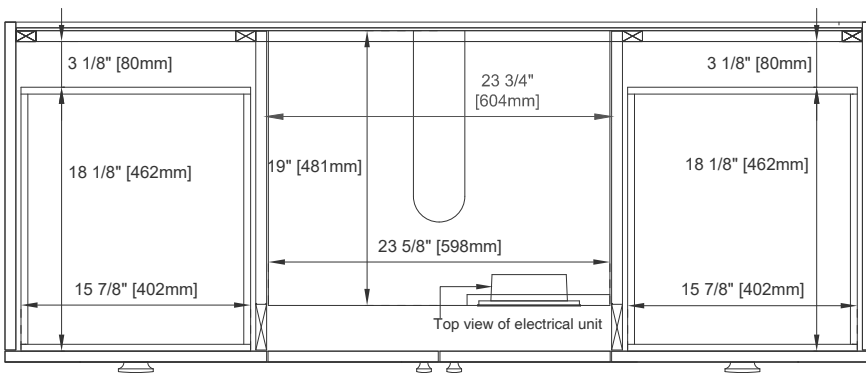

Vanity Top Included: NO, Optional 3cm Tops Available with Sinks

Overflow: Yes, Front Facing

Number of Doors: Two

Number of Drawers: Six

USB/Power Component: YES (ETL5011080)

Cord Length: 6'6"

Assembly Type: Installation of Optional 3cm Top with Sink

Fits Drain Hole Size: 1 3/4"

Full Extension, Soft Close Glides

European Soft Close Hinges

Aluminum Laminate Drawer Liners

Adjustable Levelers

Dimension

Width: 59-7/8"

Depth: 23-1/2"

Height: 33-5/8"

Rough-In Height: 21-1/2"

60"S VANITY

Knob

Top View

Bamboo Drawer Organizer

Front View

All dimensions are nominal
Diagrams are of cabinet only—Optional Countertops and sinks are not shown

60" S VANITY

Side View

Side View

Back View

All dimensions are nominal
 Diagrams are of cabinet only– Optional Countertops and sinks are not shown