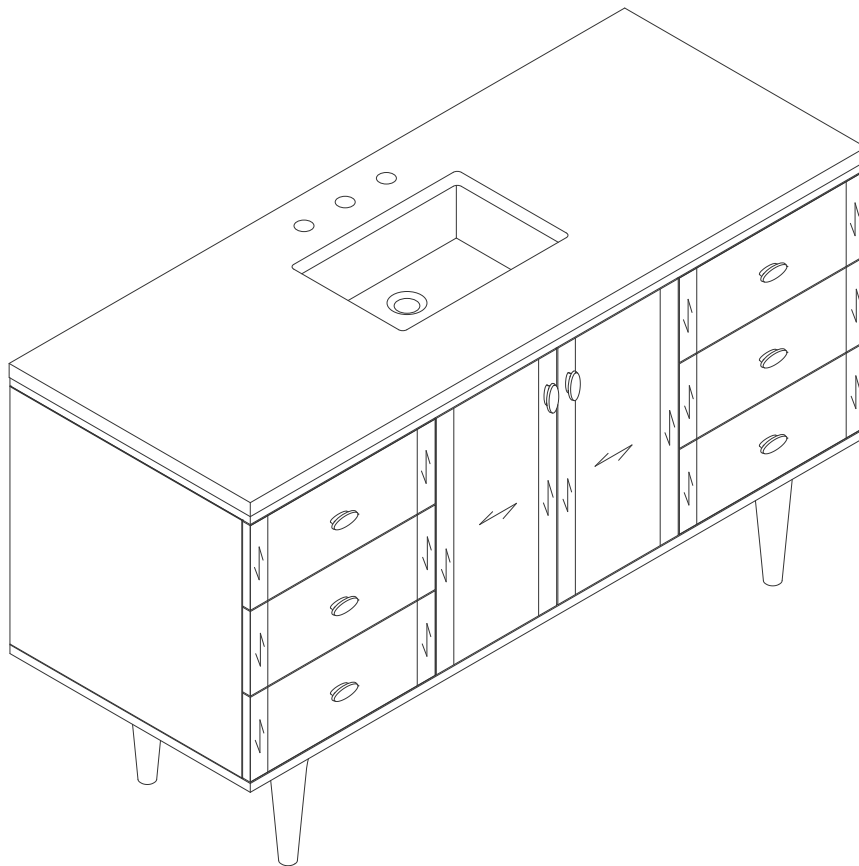

60" S VANITY

Features and Materials

Solids: Para wood and Yellow Poplar

Veneers: Quarter Cut Walnut

Panels: Plywood

Installation Type: Floor Standing with Base or Wall Mounted

Number of Basins: One, with Optional 3cm Top

Vanity Top Included: NO, Optional 3cm Tops Available with Sinks

Overflow: Yes, Front Facing

Number of Doors: Two

Number of Drawers: Six

USB/Power Component: YES (ETL5011080)

Cord Length: 6'6"

Assembly Type: Installation of Optional 3cm Top with Sink

Assembly Type: Remove Base to Wall Hang (hardware included)

Bamboo Storage Tray: One

Drawer Box Material and Construction: 12mm Plywood/English Dovetail Joinery

Hardware Material and Finish: Zinc Alloy in Champagne Brass

Fits Drain Hole Size: 1 3/4"

Full Extension, Soft Close Glides

European Soft Close Hinges

Aluminum Laminate Drawer Liners

Adjustable Levelers

Dimension

Width: 59-7/8"

Depth: 23-1/2"