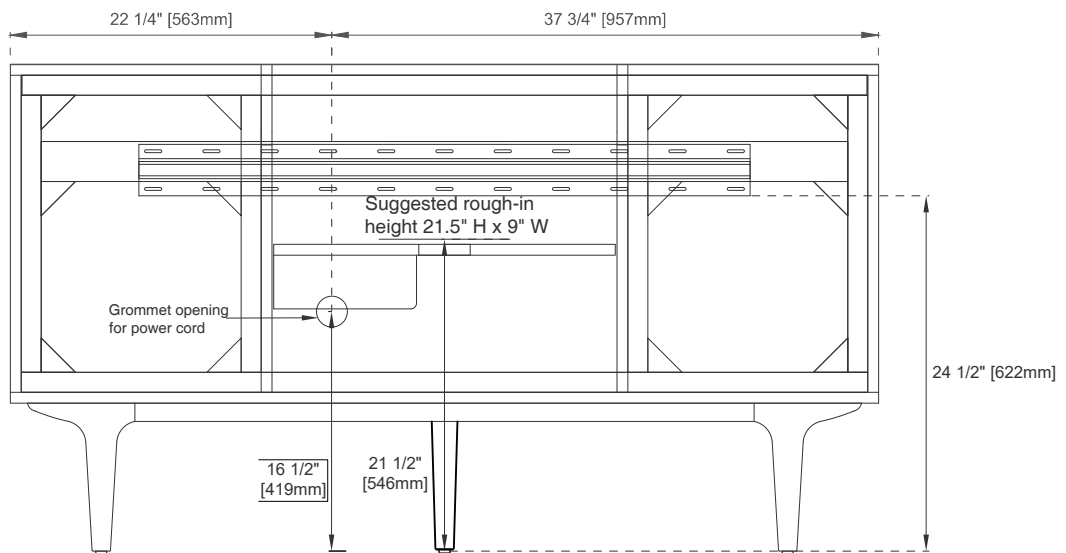

Fits Drain Hole Size: 1 3/4"

Full Extension, Soft Close Glides

European Soft Close Hinges

Aluminum Laminate Drawer Liners

Adjustable Levelers

Dimension

Width: 59-7/8"

Depth: 23-1/2"

Height: 33-5/8"

Rough-In Height: 21-1/2"

60"S VANITY

Knob

Top View

Bamboo Drawer Organizer

Front View

All dimensions are nominal
Diagrams are of cabinet only—Optional Countertops and sinks are not shown

60" S VANITY

Side View

Side View

Back View

All dimensions are nominal
 Diagrams are of cabinet only– Optional Countertops and sinks are not shown