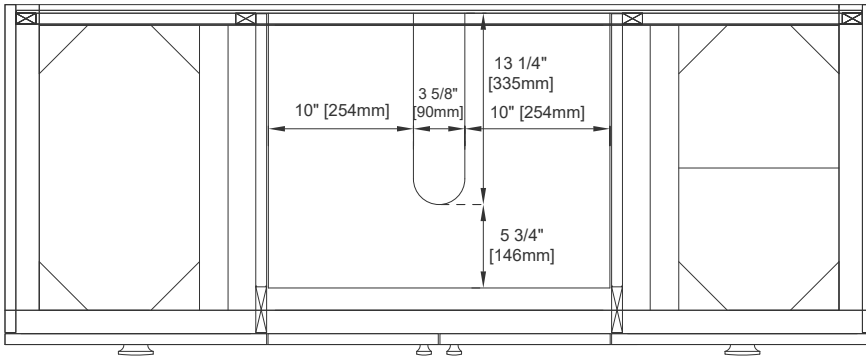

Assembly Type: Remove Base to Wall Hang (hardware included)

Bamboo Storage Tray: One

Drawer Box Material and Construction: 12mm Plywood/English Dovetail Joinery

Hardware Material and Finish: Zinc Alloy in Champagne Brass

Fits Drain Hole Size: 1 3/4"

Full Extension, Soft Close Glides

European Soft Close Hinges

Aluminum Laminate Drawer Liners

Adjustable Levelers

Dimension

Width: 59-7/8"

Depth: 23-1/2"

Height: 33-5/8"

Rough-In Height: 21-1/2"

60"S VANITY

Knob

Top View

Bamboo Drawer Organizer

Front View

All dimensions are nominal
Diagrams are of cabinet only—Optional Countertops and sinks are not shown

60" S VANITY

Side View

Side View

Back View

All dimensions are nominal
 Diagrams are of cabinet only– Optional Countertops and sinks are not shown