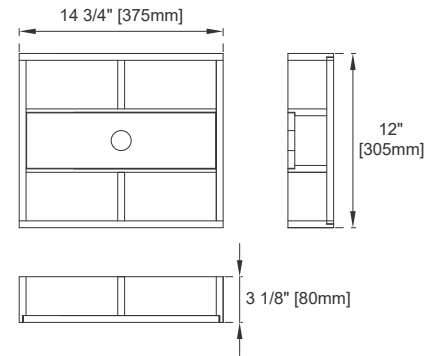

Assembly Type: Remove Base to Wall Hang (hardware included)

Bamboo Storage Tray: One

Drawer Box Material and Construction: 12mm Plywood/English Dovetail Joinery

Hardware Material and Finish: Zinc Alloy in Champagne Brass

Fits Drain Hole Size: 1 3/4"

Full Extension, Soft Close Glides

European Soft Close Hinges

Aluminum Laminate Drawer Liners

Adjustable Levelers

Dimension

Width: 59-7/8"

Depth: 23-1/2"

Height: 33-5/8"

Rough-In Height: 21-1/2"

60"S VANITY

Knob

Top View

Bamboo Drawer Organizer

Front View

All dimensions are nominal
Diagrams are of cabinet only—Optional Countertops and sinks are not shown

60" S VANITY

Side View

Side View

Back View

All dimensions are nominal
 Diagrams are of cabinet only– Optional Countertops and sinks are not shown