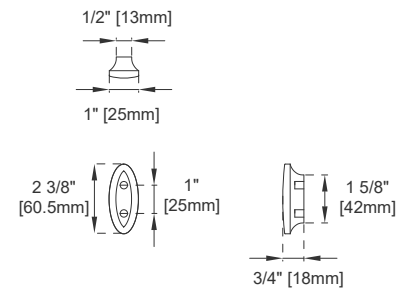

Assembly Type: Remove Base to Wall Hang (hardware included)

Bamboo Storage Tray: One

Drawer Box Material and Construction: 12mm Plywood/English Dovetail Joinery

Hardware Material and Finish: Zinc Alloy in Champagne Brass

Fits Drain Hole Size: 1 3/4"

Full Extension, Soft Close Glides

European Soft Close Hinges

Aluminum Laminate Drawer Liners

Adjustable Levelers

Dimension

Width: 59-7/8"

Depth: 23-1/2"

Height: 33-5/8"

Rough-In Height: 21-1/2"

60"S VANITY

Knob

Top View

Bamboo Drawer Organizer

Front View

All dimensions are nominal
Diagrams are of cabinet only—Optional Countertops and sinks are not shown

60" S VANITY

Side View

Side View

Back View

All dimensions are nominal
 Diagrams are of cabinet only– Optional Countertops and sinks are not shown