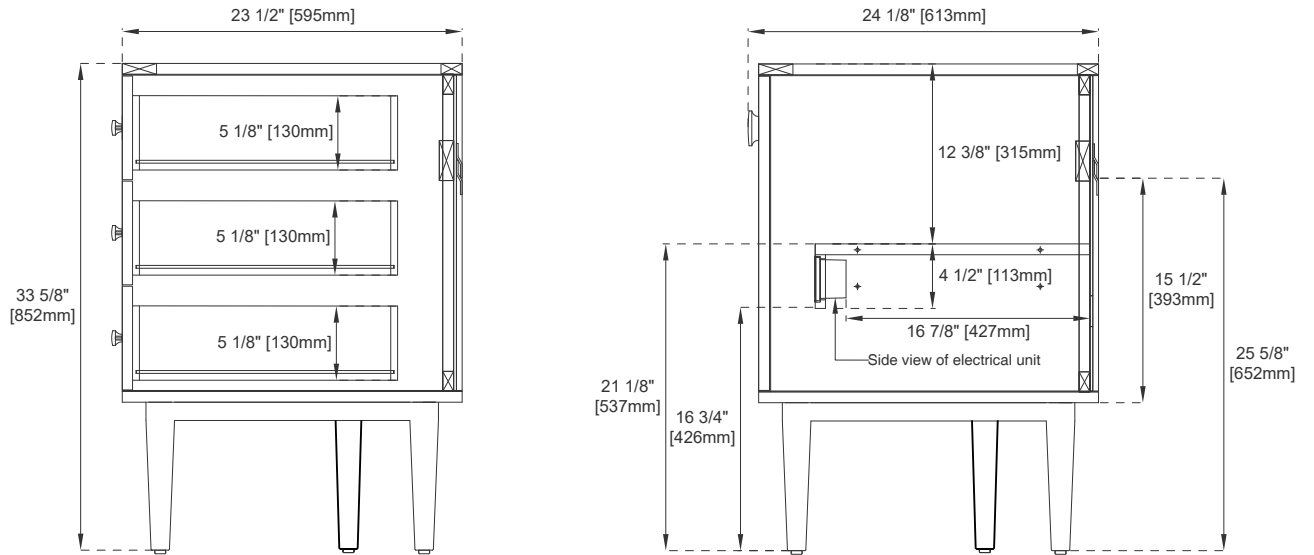

Fits Drain Hole Size: 1 3/4"

Full Extension, Soft Close Glides

European Soft Close Hinges

Aluminum Laminate Drawer Liners

Adjustable Levelers

Dimension

Width: 59-7/8"

Depth: 23-1/2"

Height: 33-5/8"

Rough-In Height: 21-1/2"

60"S VANITY

Knob

Top View

Bamboo Drawer Organizer

Front View

All dimensions are nominal
Diagrams are of cabinet only—Optional Countertops and sinks are not shown

60" S VANITY

Side View

Side View

Back View

All dimensions are nominal
 Diagrams are of cabinet only– Optional Countertops and sinks are not shown