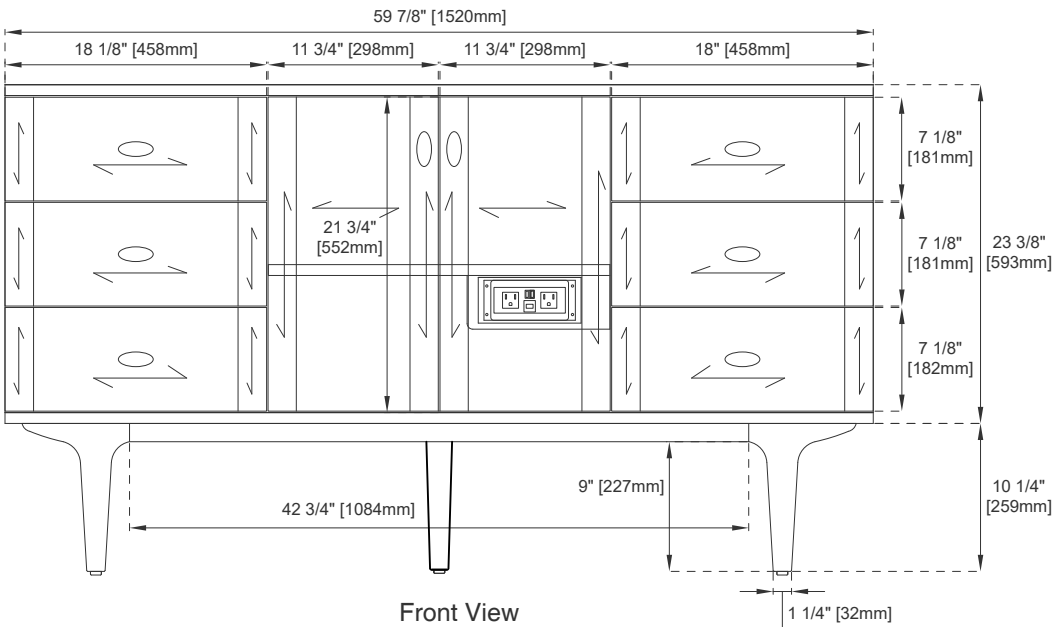

Vanity Top Included: NO, Optional 3cm Tops Available with Sinks

Overflow: Yes, Front Facing

Number of Doors: Two

Number of Drawers: Six

USB/Power Component: YES (ETL5011080)

Cord Length: 6'6"

Assembly Type: Installation of Optional 3cm Top with Sink

Fits Drain Hole Size: 1 3/4"

Full Extension, Soft Close Glides

European Soft Close Hinges

Aluminum Laminate Drawer Liners

Adjustable Levelers

Dimension

Width: 59-7/8"

Depth: 23-1/2"

Height: 33-5/8"

Rough-In Height: 21-1/2"

60"S VANITY

Knob

Top View

Bamboo Drawer Organizer

Front View

All dimensions are nominal
Diagrams are of cabinet only—Optional Countertops and sinks are not shown

60" S VANITY

Side View

Side View

Back View

All dimensions are nominal
 Diagrams are of cabinet only– Optional Countertops and sinks are not shown