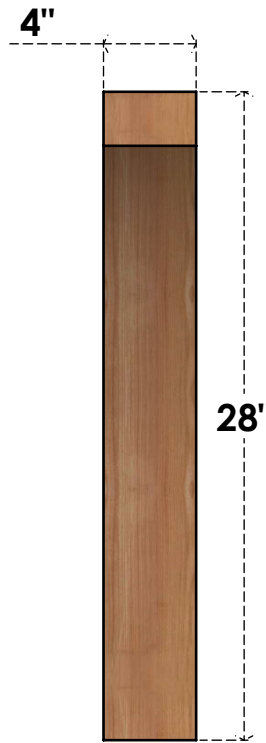

BRC04X20X28THR00RWR

4"W X 20"D X 28"H THORTON ROUGH SAWN BRACE, WESTERN RED CEDAR

SIDE

FRONT

EKENA MILLWORK
 2300 WEST MAIN ST.
 CLARKSVILLE, TX 75426
 TOLL FREE: 866-607-0453
 WWW.EKENAMILLWORK.COM

NOTES

1. INSTALLATION TO BE COMPLETED IN ACCORDANCE WITH MANUFACTURER'S SPECIFICATIONS.
2. DRAWING MAY NOT BE TO SCALE
3. THIS DRAWING IS INTENDED FOR DESIGN AND PLANNING PURPOSES ONLY.
4. ALL INFORMATION CONTAINED HEREIN WAS CURRENT AT THE TIME OF DEVELOPMENT BUT MUST BE REVIEWED AND APPROVED BY THE PRODUCT MANUFACTURER TO BE CONSIDERED ACCURATE.
5. PRODUCTS ARE NOT KILN DRIED. THIS ITEM IS UNIQUE AND WILL CONTAIN THE NATURAL VARIATIONS THAT THE WOOD SPECIES OFFERS. THIS MAY RESULT IN VARIATIONS UP TO 1/4"