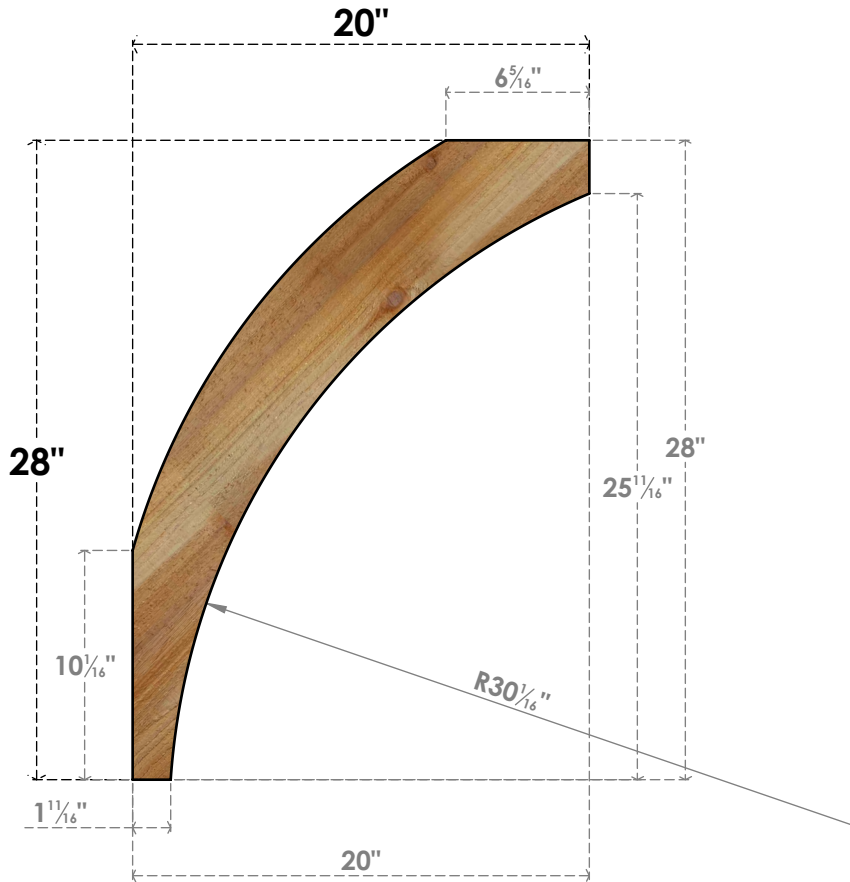

BRC04X20X28THR00RWR

4"W X 20"D X 28"H THORTON ROUGH SAWN BRACE, WESTERN RED CEDAR

SIDE

FRONT

EKENA MILLWORK
 2300 WEST MAIN ST.
 CLARKSVILLE, TX 75426
 TOLL FREE: 866-607-0453
 WWW.EKENAMILLWORK.COM

NOTES

1. INSTALLATION TO BE COMPLETED IN ACCORDANCE WITH MANUFACTURER'S SPECIFICATIONS.
2. DRAWING MAY NOT BE TO SCALE
3. THIS DRAWING IS INTENDED FOR DESIGN AND PLANNING PURPOSES ONLY.
4. ALL INFORMATION CONTAINED HEREIN WAS CURRENT AT THE TIME OF DEVELOPMENT BUT MUST BE REVIEWED AND APPROVED BY THE PRODUCT MANUFACTURER TO BE CONSIDERED ACCURATE.
5. PRODUCTS ARE NOT KILN DRIED. THIS ITEM IS UNIQUE AND WILL CONTAIN THE NATURAL VARIATIONS THAT THE WOOD SPECIES OFFERS. THIS MAY RESULT IN VARIATIONS UP TO 1/4"