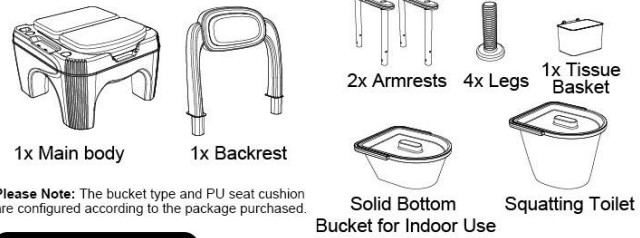

JKGQMH-000400 可调节成人移动马桶（扶手不可调） 英文说明书

Adjustable Adult Toilet

Instruction Manual

- ✓ Anti-rollover
- ✓ Thoughtful Design
- ✓ Strong Load Bearing
- ✓ Easy to Clean

• Product Components

Please Note: The bucket type and PU seat cushion are configured according to the package purchased.

• Installation Steps

-
-
-
-
- 1 Put the toilet body upside down, rotate the legs to the right position by aligning them with the holes in turn, check and make sure that the legs are firmly installed and parallel;
 - 2 Align the backrest with the holes and press down firmly, check and make sure the backrest is firmly installed;
 - 3 Align the armrests with the holes and press down, install the other armrest in the same way, check and ensure that both armrests are firmly installed;
 - 4 Remove the lid and base, put in the inner bucket and fix the paper towel basket.