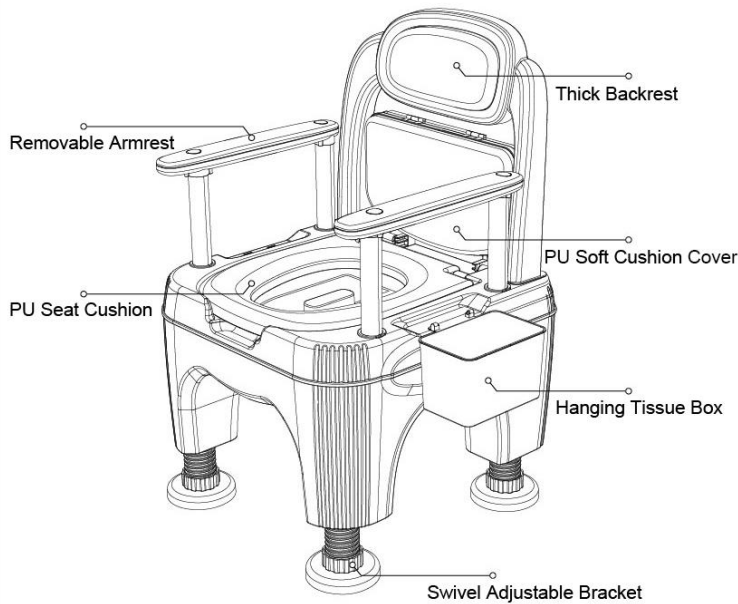

JKGQMH-000400 可调节成人移动马桶（扶手不可调） 英文说明书

Adjustable Adult Toilet

Instruction Manual

- ✓ Anti-rollover
- ✓ Thoughtful Design
- ✓ Strong Load Bearing
- ✓ Easy to Clean

• Product Components

Please Note: The bucket type and PU seat cushion are configured according to the package purchased.

• Installation Steps

-
-
-
-
- 1 Put the toilet body upside down, rotate the legs to the right position by aligning them with the holes in turn, check and make sure that the legs are firmly installed and parallel;
 - 2 Align the backrest with the holes and press down firmly, check and make sure the backrest is firmly installed;
 - 3 Align the armrests with the holes and press down, install the other armrest in the same way, check and ensure that both armrests are firmly installed;
 - 4 Remove the lid and base, put in the inner bucket and fix the paper towel basket.