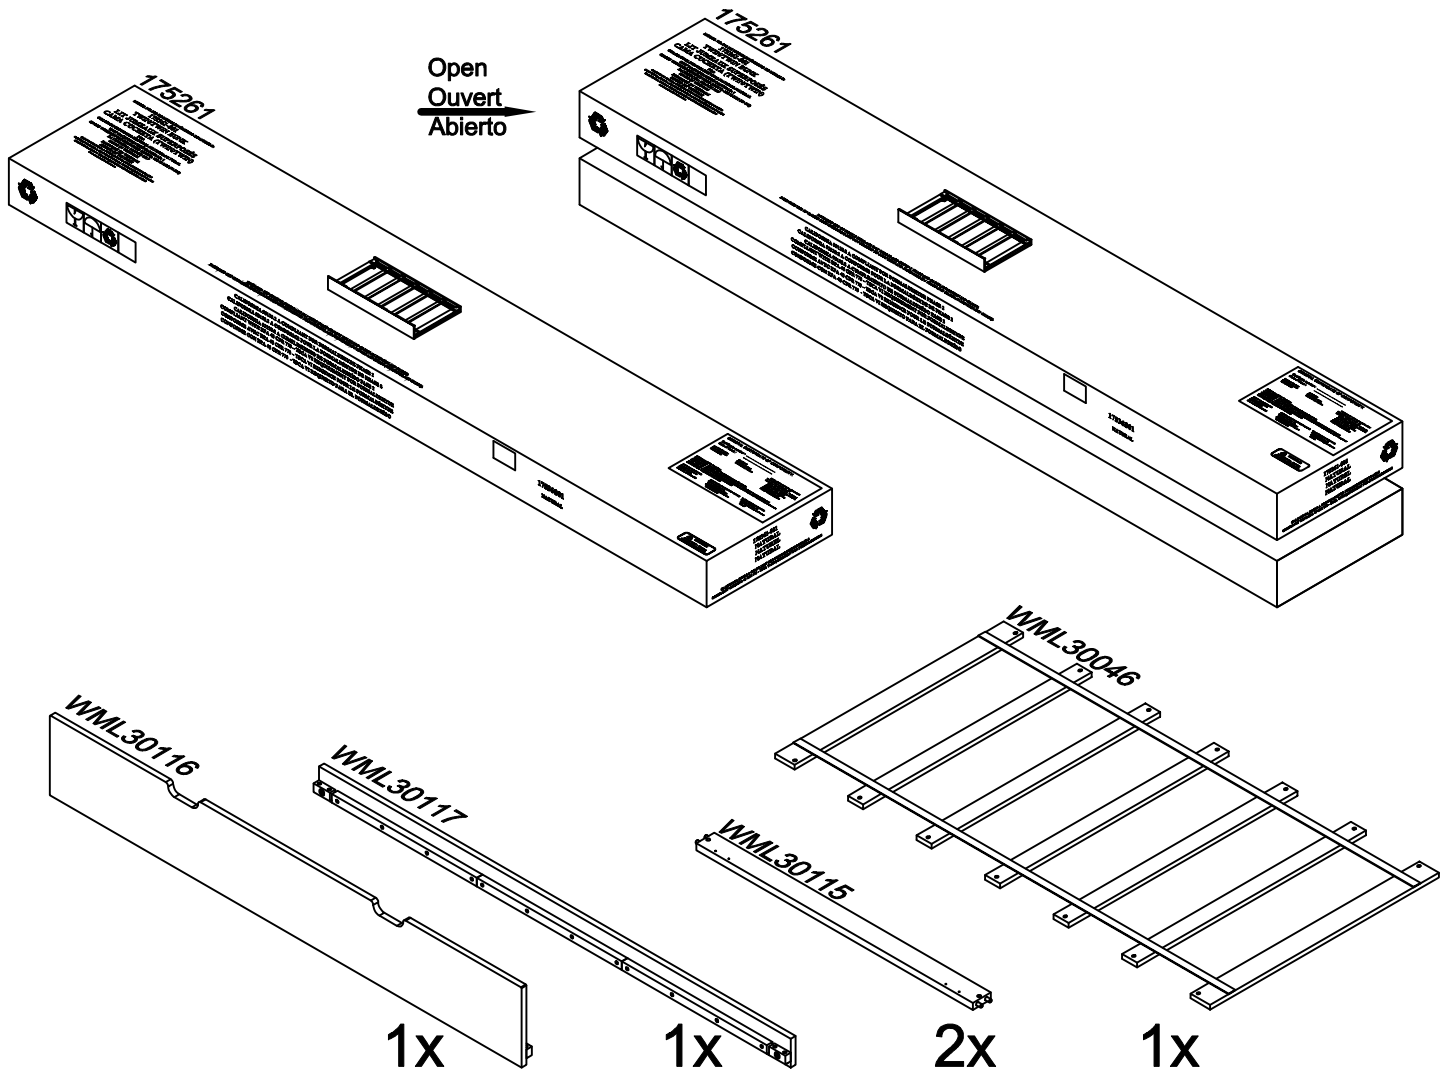

WE ARE HAPPY TO HELP!

**TRUNDLE BED
LIT GIGOGNE
CAMA NIDO**

2x

4x

22x

4x

4x

4x