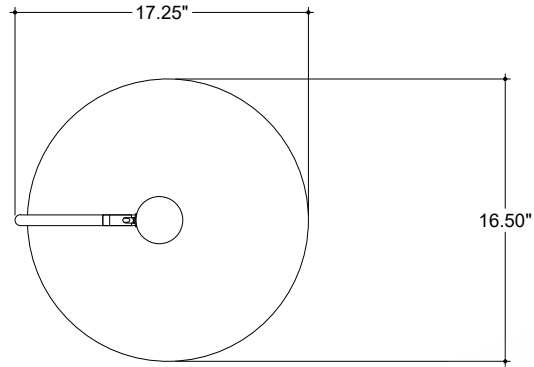

ITEM: 8000-0173B

Overall Dimensions

Height: 55"  
Width: 17.25"  
Depth: 16.5"

TOP VIEW

FRONT VIEW