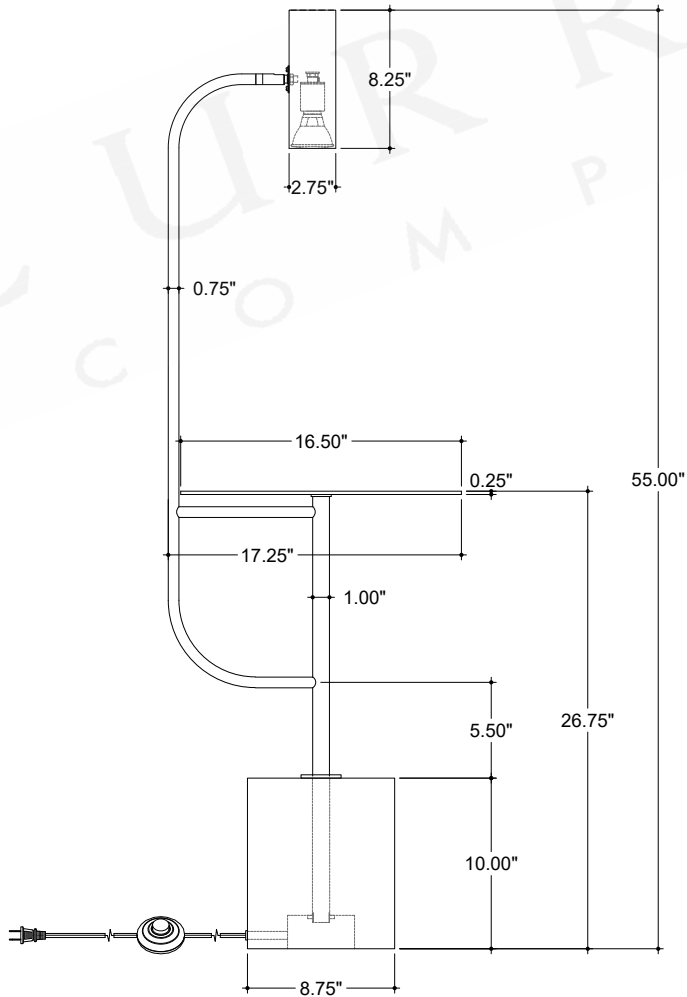

ITEM: 8000-0173B

Overall Dimensions

Height: 55"  
Width: 17.25"  
Depth: 16.5"

TOP VIEW

FRONT VIEW