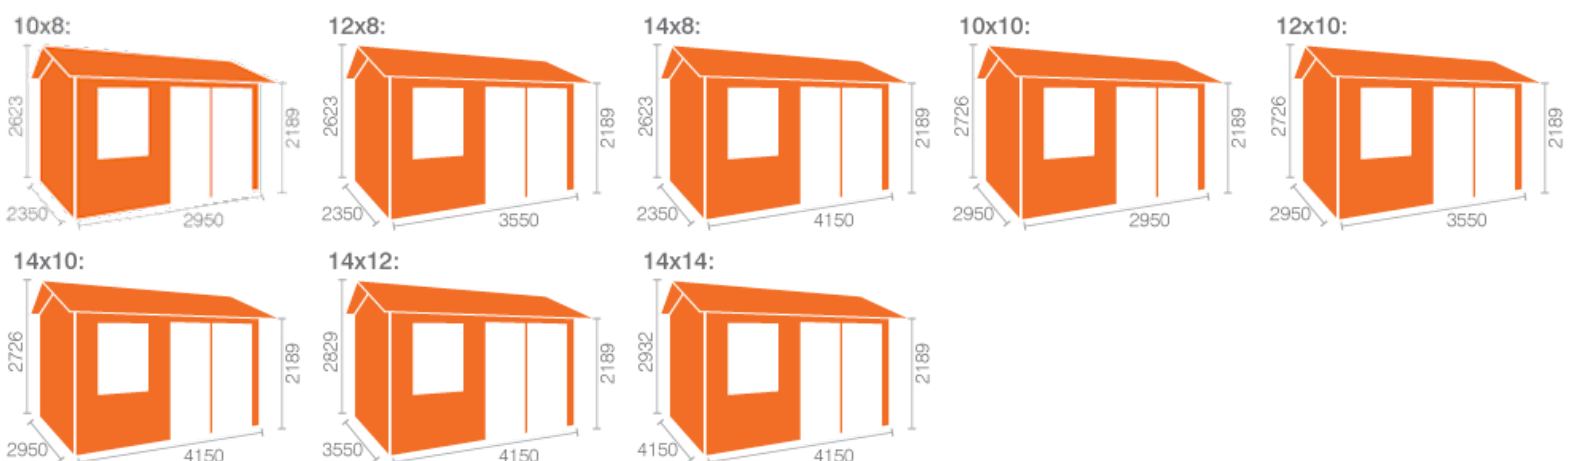

# The Persian | 28mm Log Cabin - Technical Data Sheet

- Superior Grade 28mm Finish Interlocking Logs
- Chic Georgian Style Half Glazed Double Doors
- High Quality Joiner Made Georgian Opening Window
- Heavy Duty 19mm T&G Roof & Floor
- Easy To Assemble Interlock System

<b>Cladding Material</b>	Heavy Duty Interlocking T&G Logs	<b>Cladding Thickness</b>	28
<b>Framing Style</b>	Tanalised Bearers Only	<b>Framing Size</b>	58mm x 44mm
<b>Roof Material</b>	Tongue & Groove Board	<b>Roof Thickness</b>	19mm
<b>Floor Material</b>	Tongue & Groove Board	<b>Floor Size</b>	19mm
<b>Door Style</b>	Joiner Made Georgian Half Glazed Double Doors	<b>Door Size</b>	1520mm x 1880mm
<b>Window Style</b>	Joiner Made Georgian Opening Window	<b>Window Size</b>	645mm x 1045mm
<b>Glazing Thickness</b>	3	<b>Glazing Material</b>	Horticultural Glass
<b>Roof Covering</b>	Black Mineral Felt	<b>Treatment</b>	Untreated
<b>Locking System</b>	3 Lever Lock with Brass Handles	<b>Material</b>	Selected European Softwoods