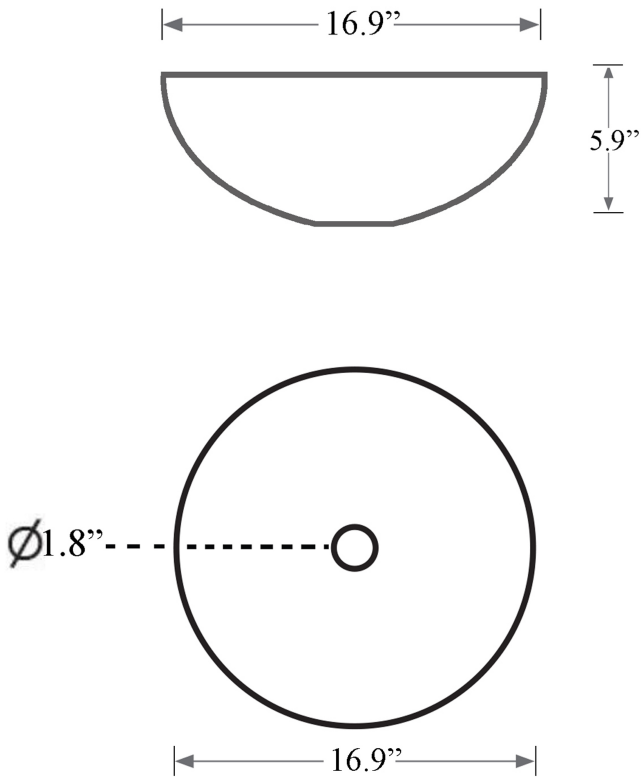

### Finishes:

-  Clear
-  Amber
-  Pink

\* WS Bath Collections reserves the right to revise dimensions or information on this sheet without notice

<b>Collection  </b> Glamorous	<b>Model  </b> Crystal Rosa SC160	<b>Dimensions Metric</b> <i>1 inch = 2.54 cm</i> <i>1 inch = 25.4 mm</i>	 1051 Lea Drive - Collegeville, PA 19426 Tel. 215 513 9400 - Fax 610 831 0215 <a href="http://www.ws bathcollections.com">www.ws bathcollections.com</a> - <a href="mailto:info@ws bathcollectins.com">info@ws bathcollectins.com</a>
----------------------------------	--------------------------------------	--	---

**Collection |**  
Glamorous

**Model |**  
Crystal Rosa SC160

**Dimensions Metric**  
*1 inch = 2.54 cm*  
*1 inch = 25.4 mm*

1051 Lea Drive - Collegeville, PA 19426  
Tel. 215 513 9400 - Fax 610 831 0215  
[www.ws bathcollections.com](http://www.ws bathcollections.com) - [info@ws bathcollections.com](mailto:info@ws bathcollections.com)

### Vessel/ countertop installation

Bolts

Silicone (optional)

Collection  
Glamorous

Model |  
Crystal Rosa SC160

Dimensions Metric

1 inch = 2.54 cm  
1 inch = 25.4 mm

**WS**<sup>®</sup>  
BATH  
COLLECTIONS