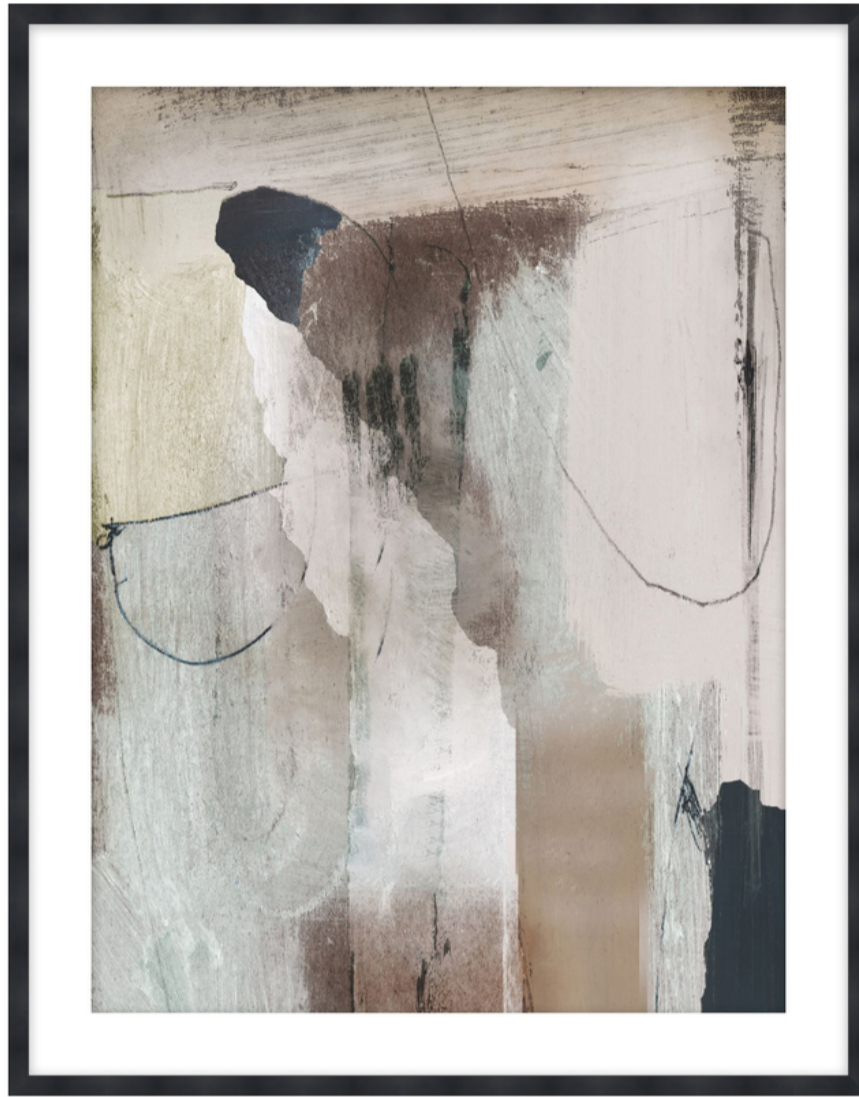

THEODORE ALEXANDER

Revive 2

D3078S61550-5020

Plastic Frame

Textured Paper - Single Matboard

M5 - White Smooth + White Core Width:3"

F992 - Black Cap Frame - Width: 0.875

W 39¾ x D 1¼ x H 50¾ inches

Material(s):

Collection: Art by TA

Style: Modern / Formal Modern

Type: Décor / Wall Art