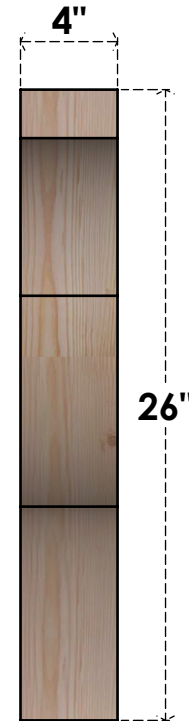

BRC04X22X26FST00RDF

4"W X 22"D X 26"H FUNSTON ROUGH SAWN BRACE, DOUGLAS FIR

SIDE

FRONT

EKENA MILLWORK
 2300 WEST MAIN ST.
 CLARKSVILLE, TX 75426
 TOLL FREE: 866-607-0453
 WWW.EKENAMILLWORK.COM

NOTES

1. INSTALLATION TO BE COMPLETED IN ACCORDANCE WITH MANUFACTURER'S SPECIFICATIONS.
2. DRAWING MAY NOT BE TO SCALE
3. THIS DRAWING IS INTENDED FOR DESIGN AND PLANNING PURPOSES ONLY.
4. ALL INFORMATION CONTAINED HEREIN WAS CURRENT AT THE TIME OF DEVELOPMENT BUT MUST BE REVIEWED AND APPROVED BY THE PRODUCT MANUFACTURER TO BE CONSIDERED ACCURATE.
5. PRODUCTS ARE NOT KILN DRIED. THIS ITEM IS UNIQUE AND WILL CONTAIN THE NATURAL VARIATIONS THAT THE WOOD SPECIES OFFERS. THIS MAY RESULT IN VARIATIONS UP TO 1/4"