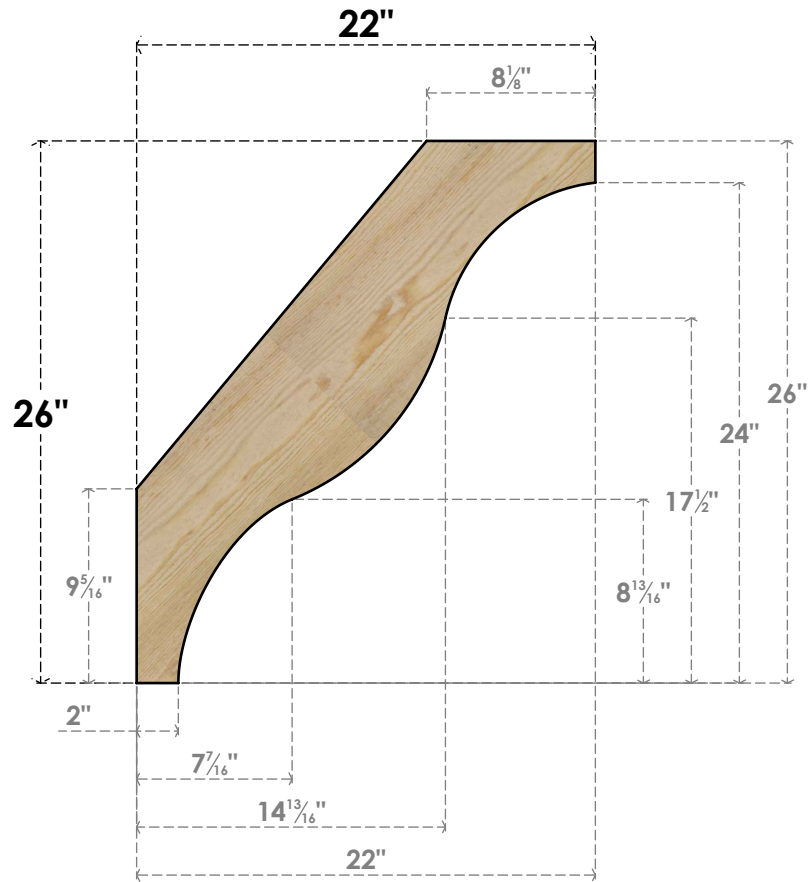

BRC04X22X26FST00RDF

4"W X 22"D X 26"H FUNSTON ROUGH SAWN BRACE, DOUGLAS FIR

SIDE

FRONT

EKENA MILLWORK
 2300 WEST MAIN ST.
 CLARKSVILLE, TX 75426
 TOLL FREE: 866-607-0453
 WWW.EKENAMILLWORK.COM

NOTES

1. INSTALLATION TO BE COMPLETED IN ACCORDANCE WITH MANUFACTURER'S SPECIFICATIONS.
2. DRAWING MAY NOT BE TO SCALE
3. THIS DRAWING IS INTENDED FOR DESIGN AND PLANNING PURPOSES ONLY.
4. ALL INFORMATION CONTAINED HEREIN WAS CURRENT AT THE TIME OF DEVELOPMENT BUT MUST BE REVIEWED AND APPROVED BY THE PRODUCT MANUFACTURER TO BE CONSIDERED ACCURATE.
5. PRODUCTS ARE NOT KILN DRIED. THIS ITEM IS UNIQUE AND WILL CONTAIN THE NATURAL VARIATIONS THAT THE WOOD SPECIES OFFERS. THIS MAY RESULT IN VARIATIONS UP TO 1/4"