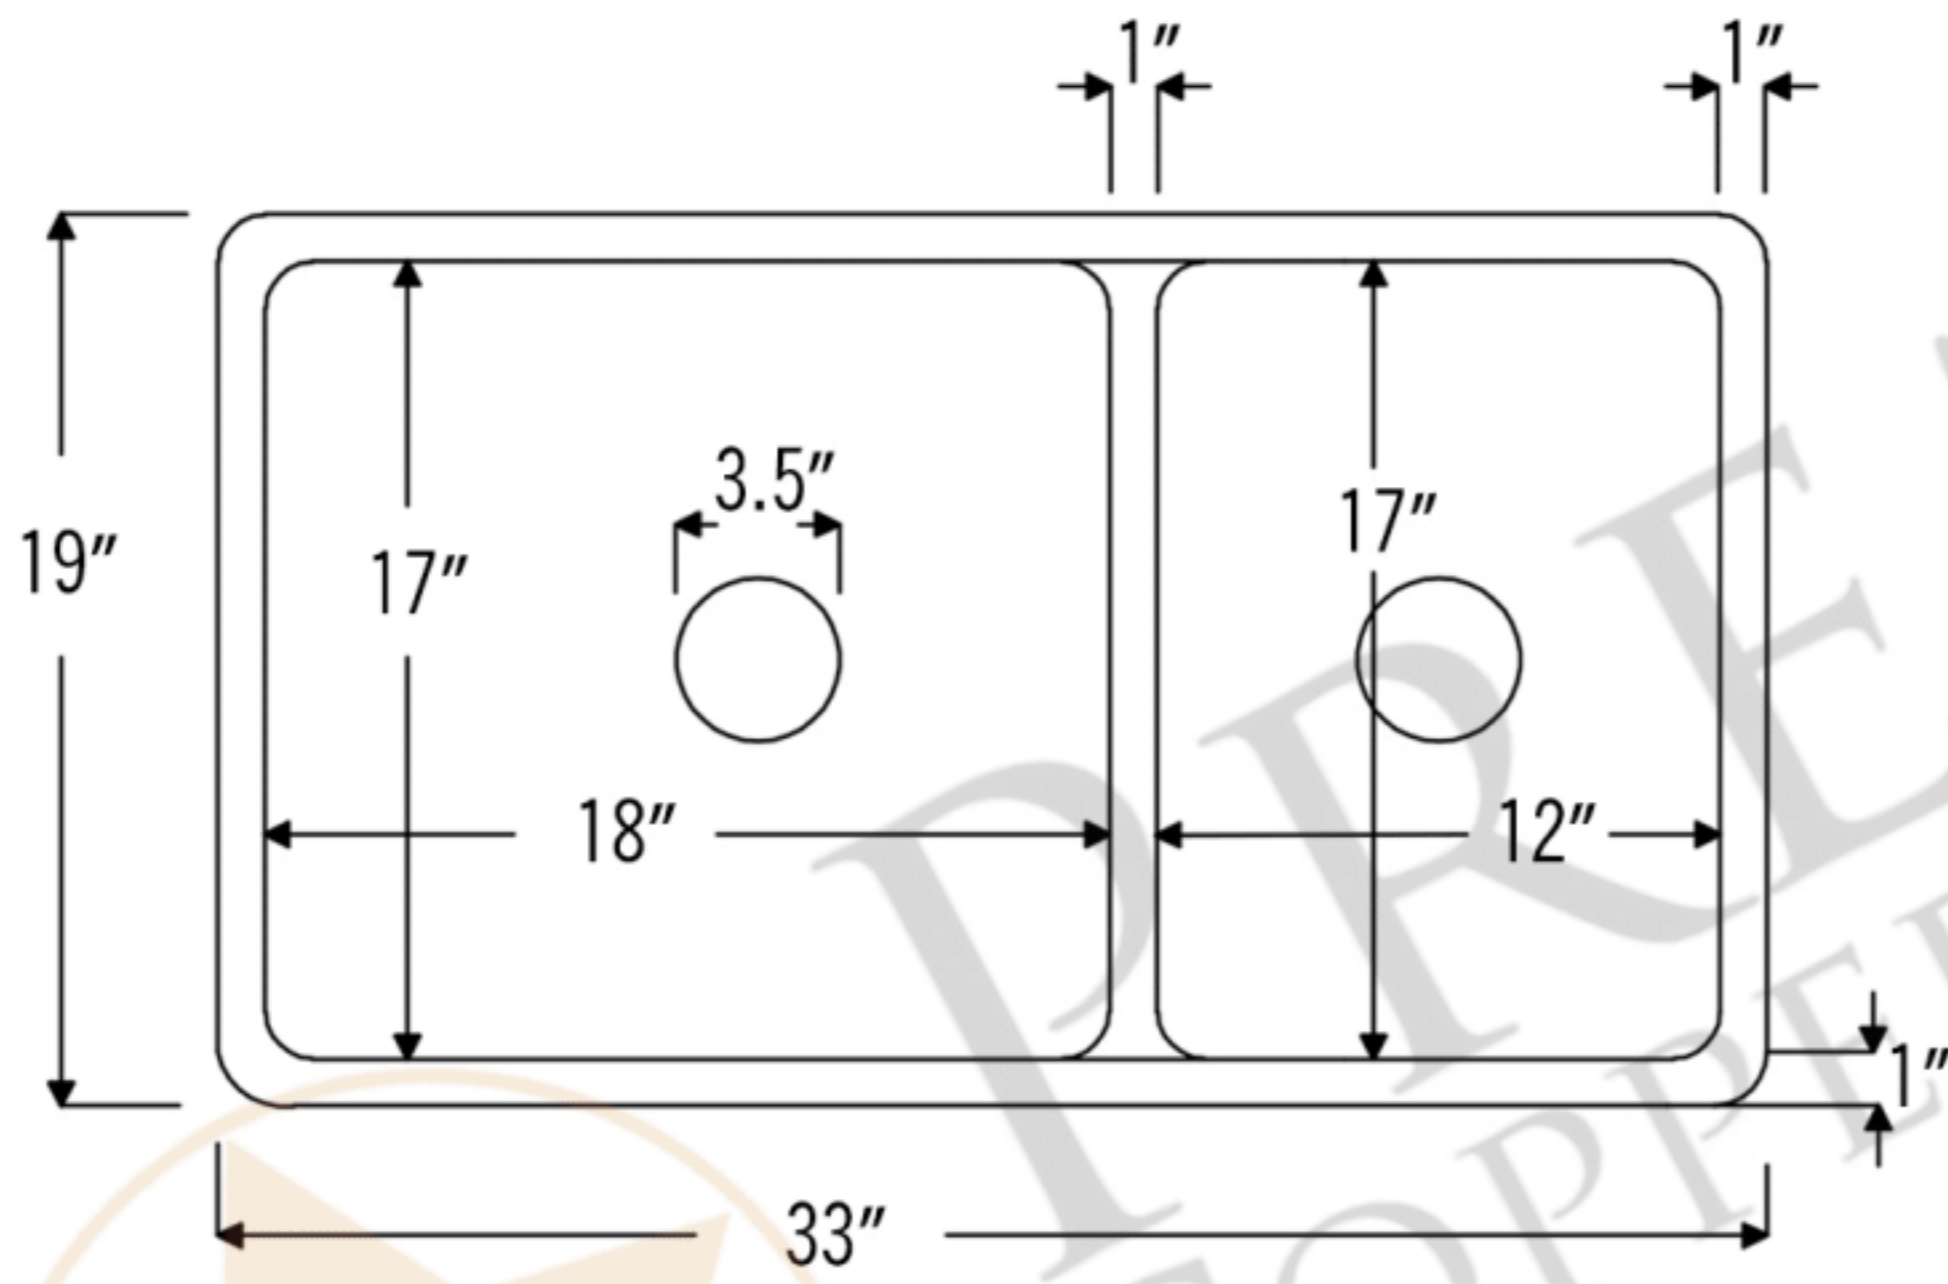

PREMIER
COPPER PRODUCTS

MODEL NUMBER: K60DB33199-SD5

- * Description: 33" Hammered Copper Kitchen 60/40 Double Basin Sink with Short 5" Divider
- * Outer Dimension: 33" x 19" x 9"
- * Inner Dimension: Left: 18" x 17" x 9" | Right: 12" x 17" x 9"
- * Divider Height: 5"
- * Rim: 1"
- * Drain Opening: 3.5"
- * Finish: Oil Rubbed Bronze | Living Copper

THIS PRODUCT IS HAND CRAFTED, SMALL VARIANCES IN COLOR AND SIZE MAY OCCUR.
DO NOT MAKE ANY INSTALLATION CUTS UNTIL YOU RECEIVE YOUR ITEM(S).