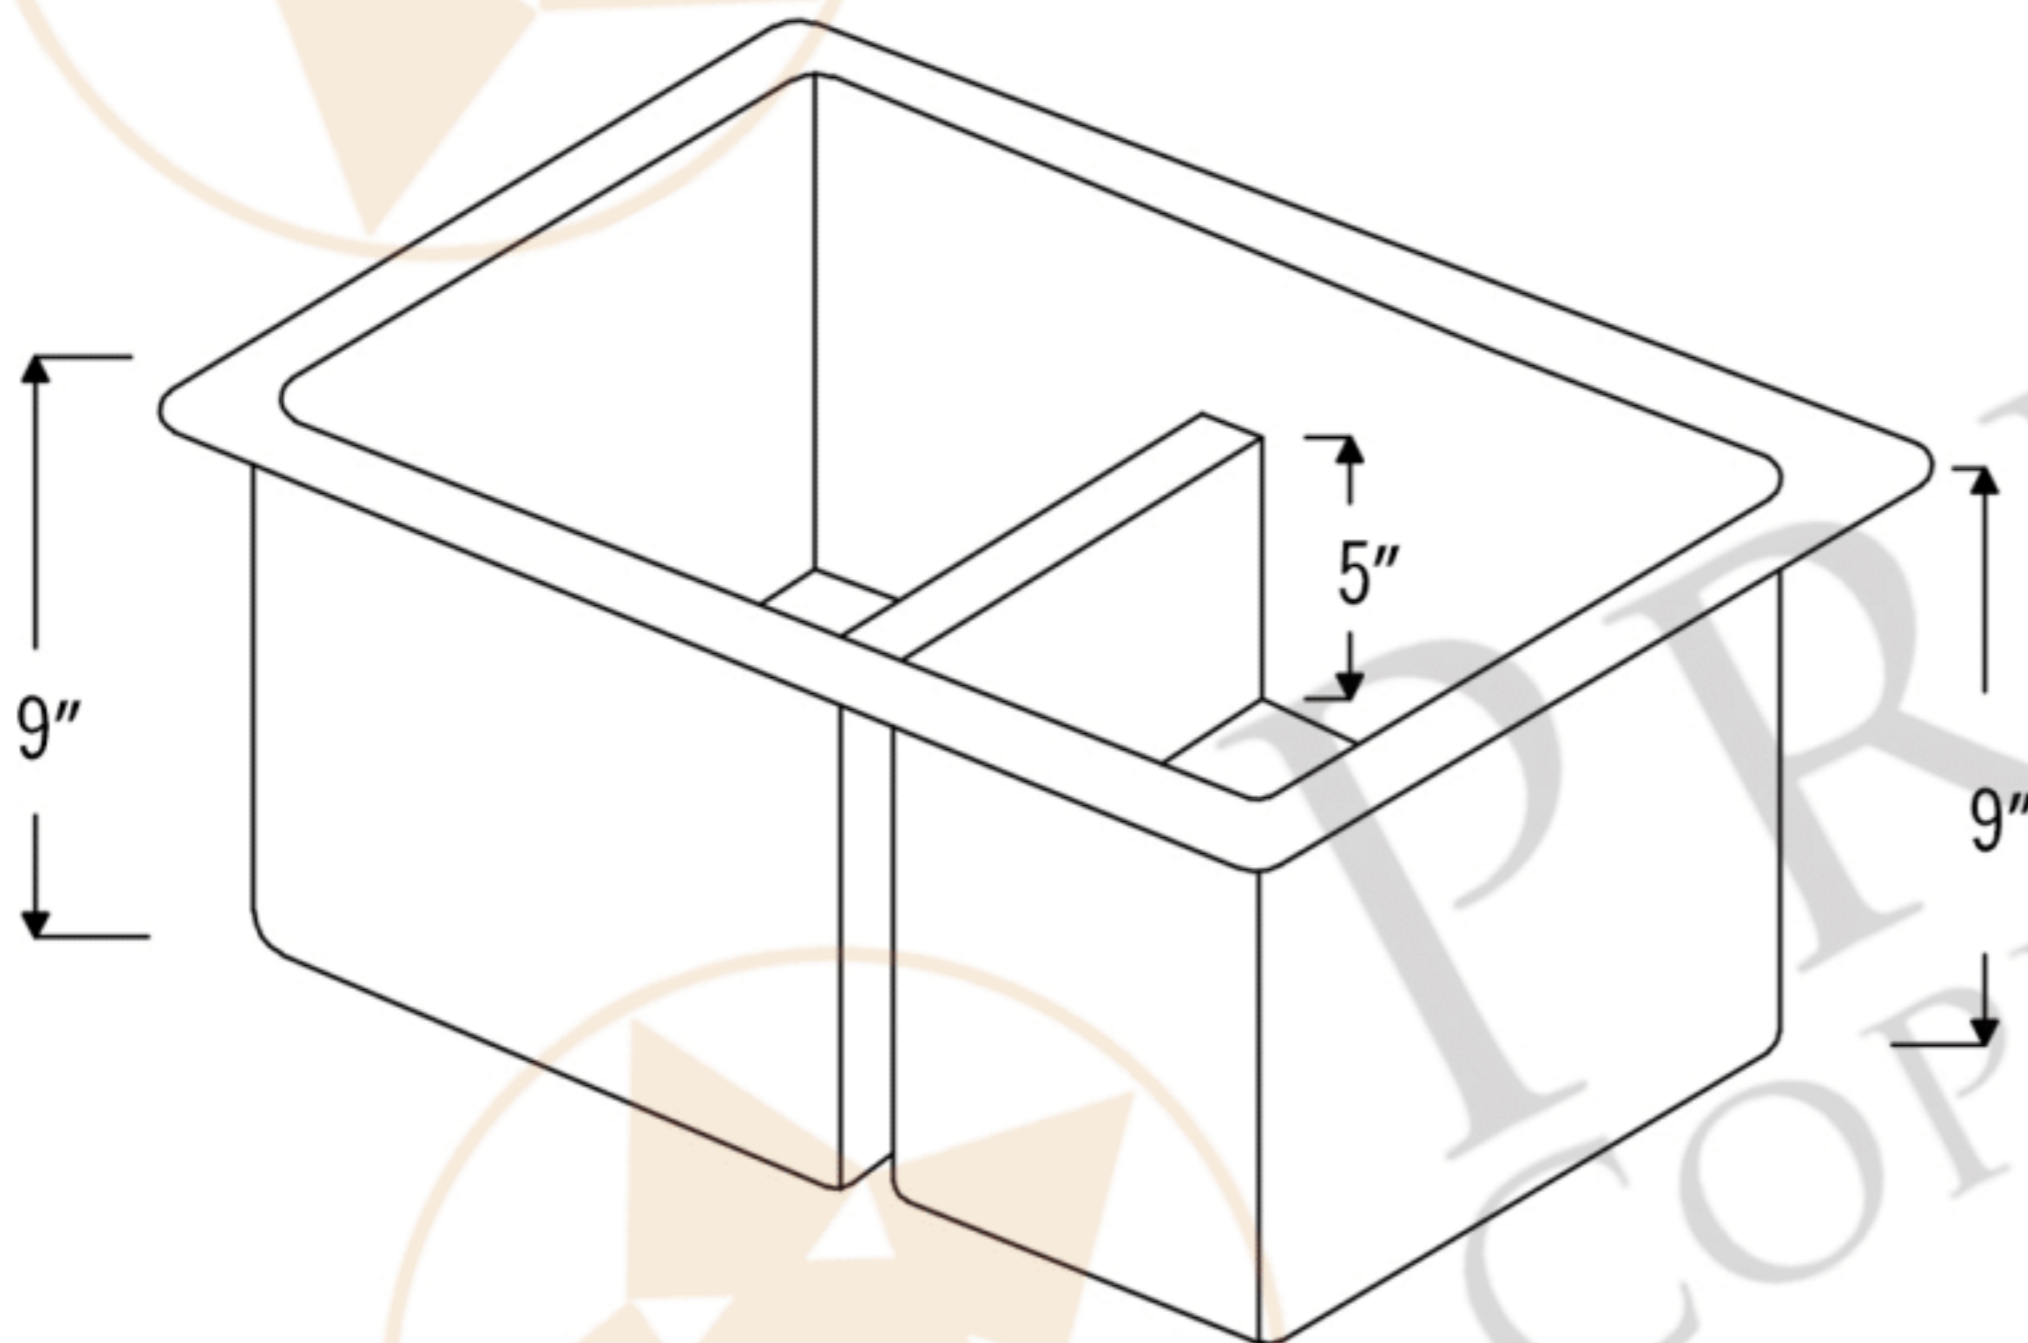

PREMIER
COPPER PRODUCTS

MODEL NUMBER: K60DB33199-SD5

- * Description: 33" Hammered Copper Kitchen 60/40 Double Basin Sink with Short 5" Divider
- * Outer Dimension: 33" x 19" x 9"
- * Inner Dimension: Left: 18" x 17" x 9" | Right: 12" x 17" x 9"
- * Divider Height: 5"
- * Rim: 1"
- * Drain Opening: 3.5"
- * Finish: Oil Rubbed Bronze | Living Copper

THIS PRODUCT IS HAND CRAFTED, SMALL VARIANCES IN COLOR AND SIZE MAY OCCUR.
DO NOT MAKE ANY INSTALLATION CUTS UNTIL YOU RECEIVE YOUR ITEM(S).