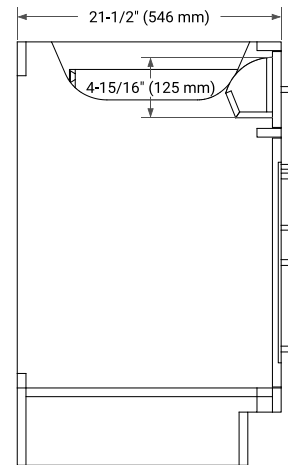

HEPBURN 36" RIGHT OFFSET CABINET

BASE CABINET DIMENSIONS

36" W x 21.5" D x 34.5" H

FEATURES

- Solid wood frame & plywood panels
- Dovetail drawers and joints
- Soft closing doors & drawers

HARDWARE FINISHES*

Brushed Nickel   Satin Brass   Matte Black   Polished Chrome

Hardware comes preinstalled with the illustrated option. Other finishes are available on our online store if you prefer a different one.

AVAILABLE COLORS

White   Grey   Midnight Blue   Oak

FRONT VIEW

SIDE VIEW

PLAN VIEW