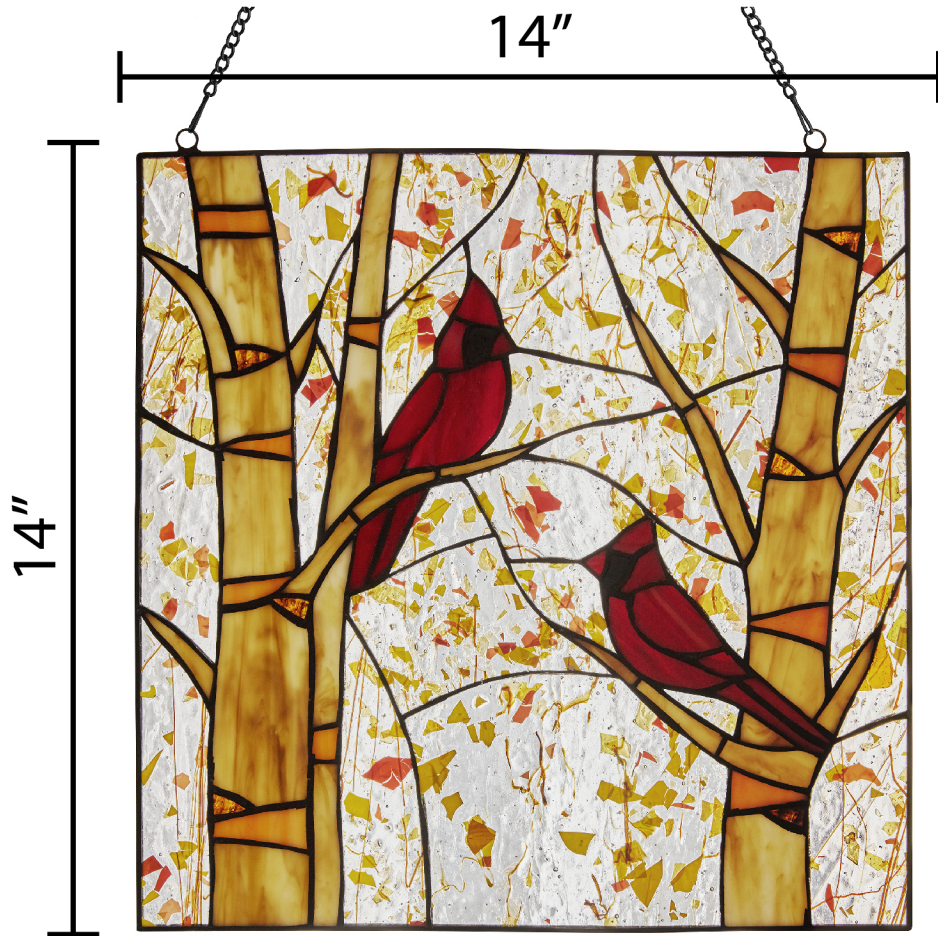

Square Hanging Window Panel

Lit

Unlit