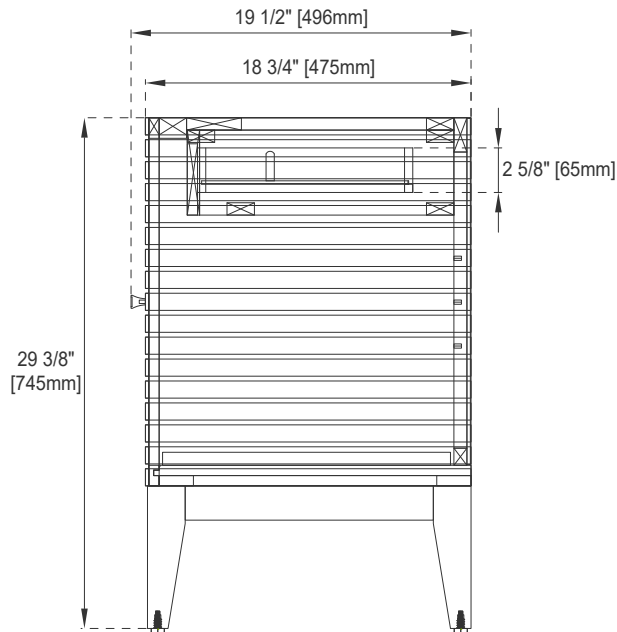

Sinktop Included: NO, Sold Separately (CS-S366)

Basin Overflow: NO

Number of Doors: Two

Number of Drawers: One (interior)

Number of Tip Outs: 0

Bamboo Storage Tray: NO

Assembly Required: NO

Drawer Box Material and Construction: 12mm Plywood/English Dovetail Joinery

Hardware Material and Finish: Zinc Alloy in Satin Nickel Color

Fits Drain Hole Size: 1 3/4"

Full Extension, Soft Close Glides

European Soft Close Hinges

Aluminum Laminate Drawer Liners,

Adjustable Levelers

Dimension

Width: 35-1/4"

Depth: 18-3/4"

Height: 29-3/8"

Rough-In Height: 21-1/2"

36" VANITY

Top View

Knob

Front View

All dimensions are nominal

36" VANITY

VANITIES

Side View 1

Side View 2

Back View

All dimensions are nominal