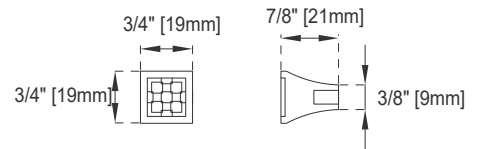

Hardware Material and Finish: Zinc Alloy in Satin Nickel Color

Fits Drain Hole Size: 1 3/4"

Full Extension, Soft Close Glides

European Soft Close Hinges

Aluminum Laminate Drawer Liners,

Adjustable Levelers

Dimension

Width: 35-1/4"

Depth: 18-3/4"

Height: 29-3/8"

Rough-In Height: 21-1/2"

36" VANITY

Top View

Knob

Front View

All dimensions are nominal

36" VANITY

VANITIES

Side View 1

Side View 2

Back View

All dimensions are nominal