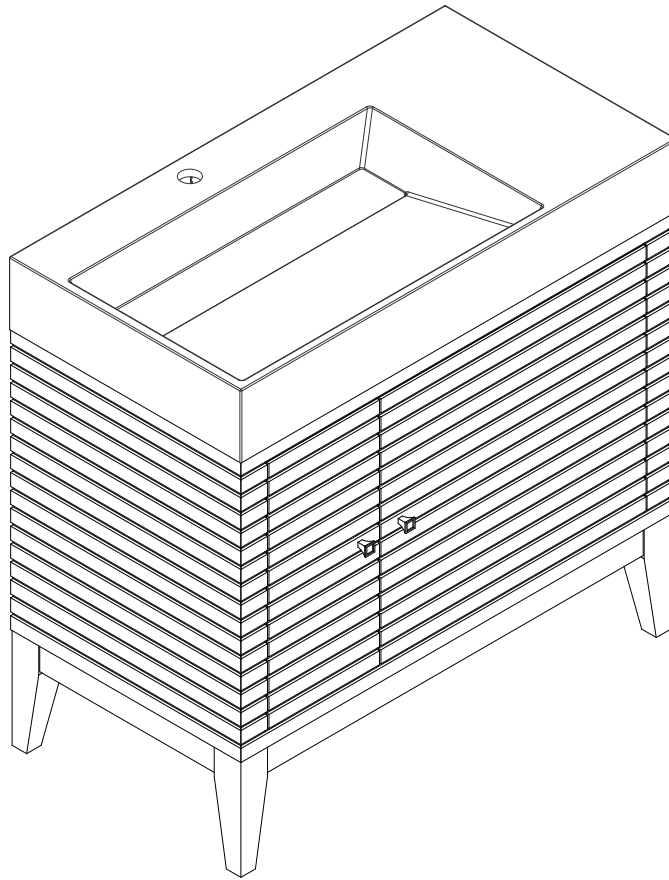

36" VANITY

VANITIES

Features and Materials

Solids: GW/VBL-Poplar; WLT-Walnut; WW-Rubber Wood

Panels: Plywood

Veneers: WLT/WW-Walnut

Installation Type: Floor Standing

Number of Basins: One, Integrated Sinktop

Sinktop Included: NO, Sold Separately (CS-S366)

Basin Overflow: NO

Number of Doors: Two

Number of Drawers: One (interior)

Number of Tip Outs: 0

Bamboo Storage Tray: NO

Assembly Required: NO

Drawer Box Material and Construction: 12mm Plywood/English Dovetail Joinery

Dimension

Width: 35-1/4"

Depth: 18-3/4"

Height: 29-3/8"

Rough-In Height: 21-1/2"

36" VANITY

Top View

Knob

Front View

All dimensions are nominal

36" VANITY

VANITIES

Side View 1

Side View 2

Back View

All dimensions are nominal