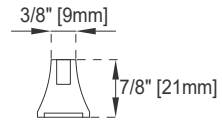

Hardware Material and Finish: Zinc Alloy in Satin Nickel Color

Fits Drain Hole Size: 1 3/4"

Full Extension, Soft Close Glides

European Soft Close Hinges

Aluminum Laminate Drawer Liners,

Adjustable Levelers

Dimension

Width: 35-1/4"

Depth: 18-3/4"

Height: 29-3/8"

Rough-In Height: 21-1/2"

36" VANITY

Top View

Knob

Front View

All dimensions are nominal

36" VANITY

VANITIES

Side View 1

Side View 2

Back View

All dimensions are nominal