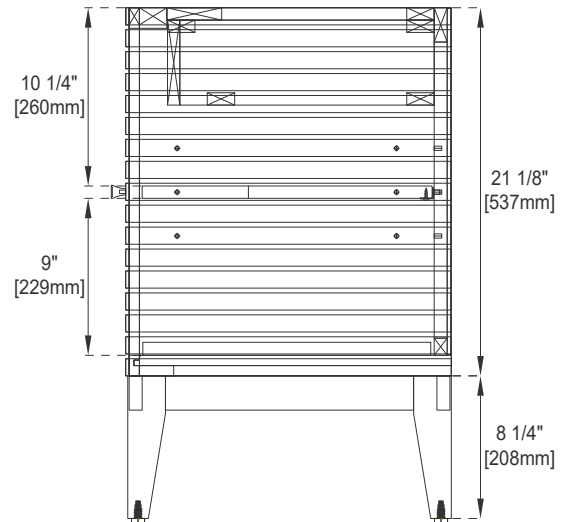

Sinktop Included: NO, Sold Separately (CS-S366)

Basin Overflow: NO

Number of Doors: Two

Number of Drawers: One (interior)

Number of Tip Outs: 0

Bamboo Storage Tray: NO

Assembly Required: NO

Drawer Box Material and Construction: 12mm Plywood/English Dovetail Joinery

Hardware Material and Finish: Zinc Alloy in Satin Nickel Color

Fits Drain Hole Size: 1 3/4"

Full Extension, Soft Close Glides

European Soft Close Hinges

Aluminum Laminate Drawer Liners,

Adjustable Levelers

Dimension

Width: 35-1/4"

Depth: 18-3/4"

Height: 29-3/8"

Rough-In Height: 21-1/2"

36" VANITY

Top View

Knob

Front View

All dimensions are nominal

36" VANITY

VANITIES

Side View 1

Side View 2

Back View

All dimensions are nominal