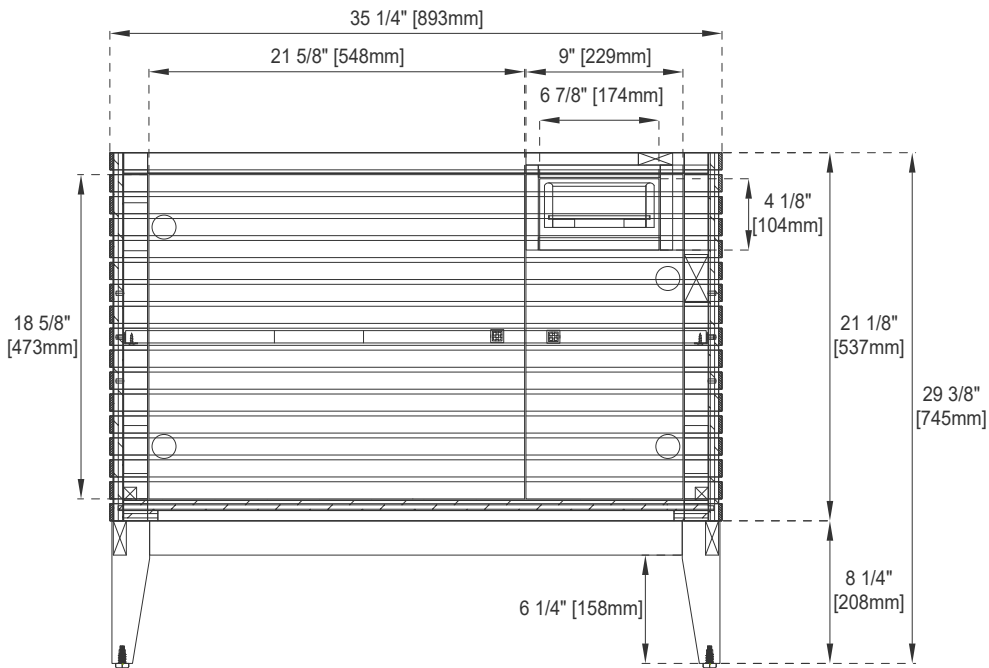

Sinktop Included: NO, Sold Separately (CS-S366)

Basin Overflow: NO

Number of Doors: Two

Number of Drawers: One (interior)

Number of Tip Outs: 0

Bamboo Storage Tray: NO

Assembly Required: NO

Drawer Box Material and Construction: 12mm Plywood/English Dovetail Joinery

Hardware Material and Finish: Zinc Alloy in Satin Nickel Color

Fits Drain Hole Size: 1 3/4"

Full Extension, Soft Close Glides

European Soft Close Hinges

Aluminum Laminate Drawer Liners,

Adjustable Levelers

Dimension

Width: 35-1/4"

Depth: 18-3/4"

Height: 29-3/8"

Rough-In Height: 21-1/2"

36" VANITY

Top View

Knob

Front View

All dimensions are nominal

36" VANITY

VANITIES

Side View 1

Side View 2

Back View

All dimensions are nominal