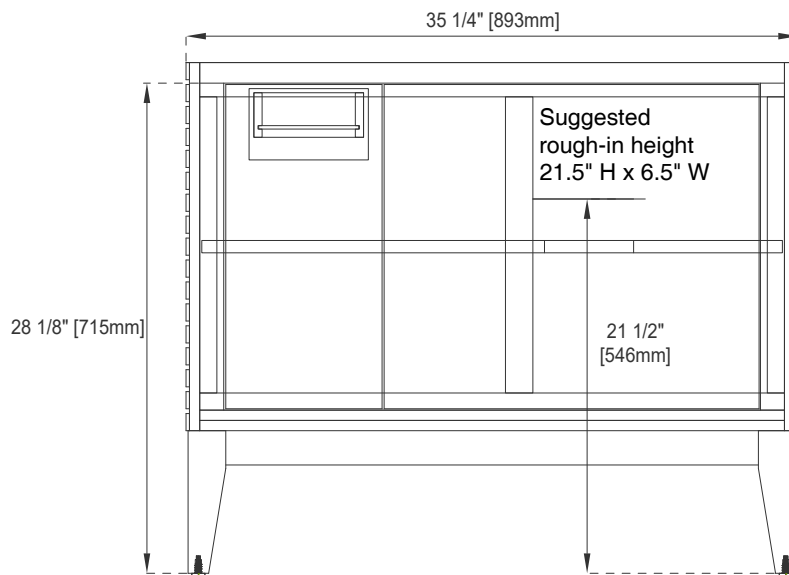

Sinktop Included: NO, Sold Separately (CS-S366)

Basin Overflow: NO

Number of Doors: Two

Number of Drawers: One (interior)

Number of Tip Outs: 0

Bamboo Storage Tray: NO

Assembly Required: NO

Drawer Box Material and Construction: 12mm Plywood/English Dovetail Joinery

Hardware Material and Finish: Zinc Alloy in Satin Nickel Color

Fits Drain Hole Size: 1 3/4"

Full Extension, Soft Close Glides

European Soft Close Hinges

Aluminum Laminate Drawer Liners,

Adjustable Levelers

Dimension

Width: 35-1/4"

Depth: 18-3/4"

Height: 29-3/8"

Rough-In Height: 21-1/2"

36" VANITY

Top View

Knob

Front View

All dimensions are nominal

36" VANITY

VANITIES

Side View 1

Side View 2

Back View

All dimensions are nominal