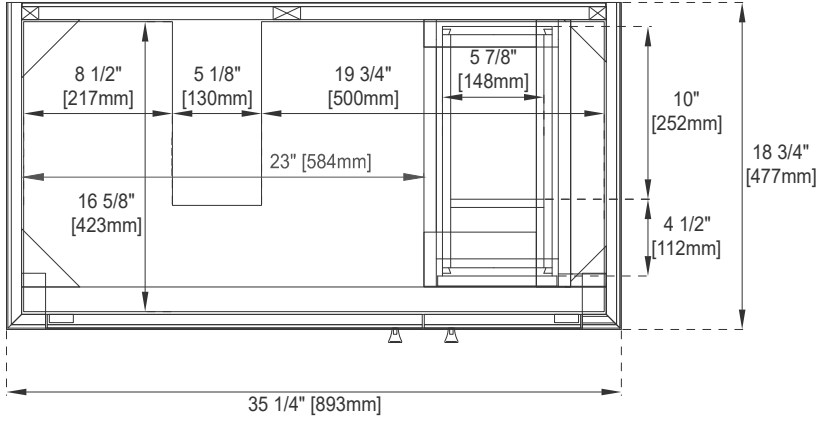

Sinktop Included: NO, Sold Separately (CS-S366)

Basin Overflow: NO

Number of Doors: Two

Number of Drawers: One (interior)

Number of Tip Outs: 0

Bamboo Storage Tray: NO

Assembly Required: NO

Drawer Box Material and Construction: 12mm Plywood/English Dovetail Joinery

Hardware Material and Finish: Zinc Alloy in Satin Nickel Color

Fits Drain Hole Size: 1 3/4"

Full Extension, Soft Close Glides

European Soft Close Hinges

Aluminum Laminate Drawer Liners,

Adjustable Levelers

Dimension

Width: 35-1/4"

Depth: 18-3/4"

Height: 29-3/8"

Rough-In Height: 21-1/2"

36" VANITY

Top View

Knob

Front View

All dimensions are nominal

36" VANITY

VANITIES

Side View 1

Side View 2

Back View

All dimensions are nominal