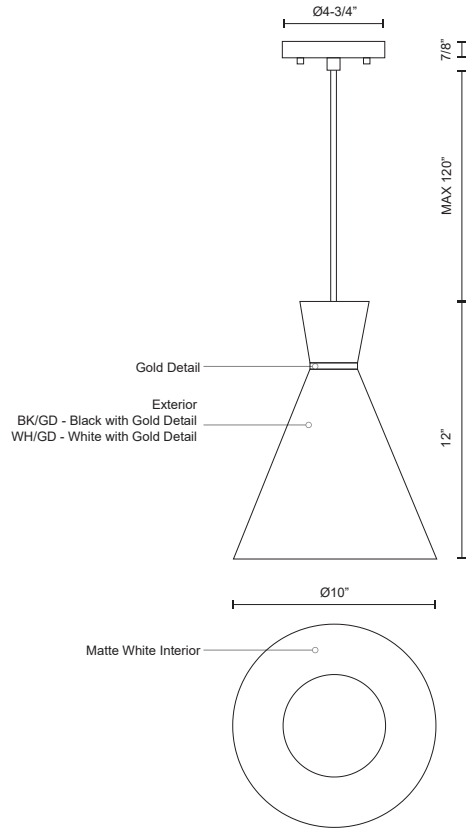

VANDERBILT
493210
PENDANTS

PROJECT

493210-WH/GD
 White with Gold
 detail

493210-BK/GD
 Black with Gold
 detail

SPECIFICATION DETAILS

* For custom options, consult factory for details.

Fixture Dimensions	D10" x H12"
Lamp Type	Incandescent, Medium Base
Wattage	1 x 60W
Voltage	120V
Shade Details	Spun Aluminum Shade
Adjustable	Yes
Wire Length	120" Max
Wire Type	Color Matching SVT Cord
Location	Dry
Bulbs Included	No
Warranty	5 Years
Canopy Dimensions	D4-3/4" x H7/8"

DESCRIPTION

Single-lamp pendant with conical aluminum shade with fine powder-coated finishes and anodized gold ring detail. Exterior shade colors are white or black, with matte white interior. Suspended by cloth cable